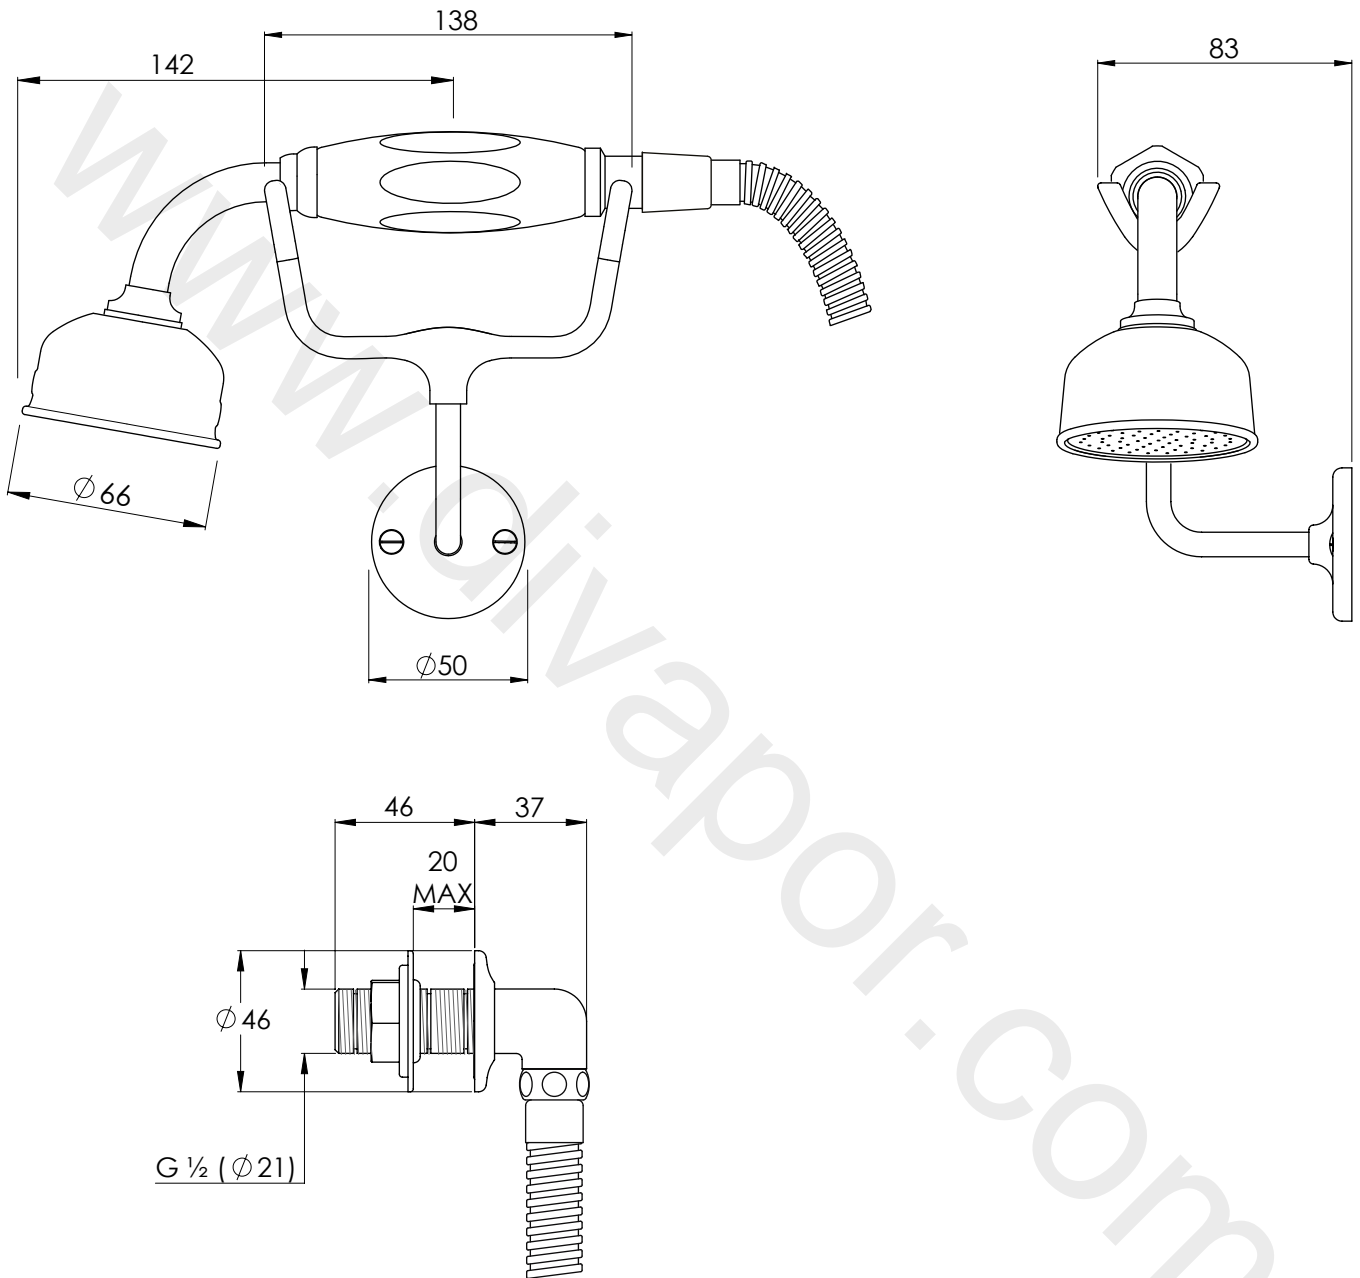

LEFROY BROOKS

IBROC HOUSE ESSEX ROAD
HODDESDON HERTS EN11 0QS UK
T: +44 (0)1992 708 316 F: +44 (0)1992 708 317

BK1760

CLASSIC BLACK HANDSET, CRADLE, WALL OUTLET &
WIDE BORE HOSE

DIMENSIONAL DATA SHEET

DATE: 14/08/2020

REVISION: A

COPYRIGHT © LBIP LTD. ALL RIGHTS RESERVED

DIMENSIONS IN MILLIMETRES

WHILST EVERY EFFORT IS MADE TO ENSURE THE ACCURACY OF THESE DATA SHEETS THEY ARE SUBJECT TO CHANGE WITHOUT NOTICE AS PART OF THE COMPANY'S PRODUCT DEVELOPMENT PROCESS