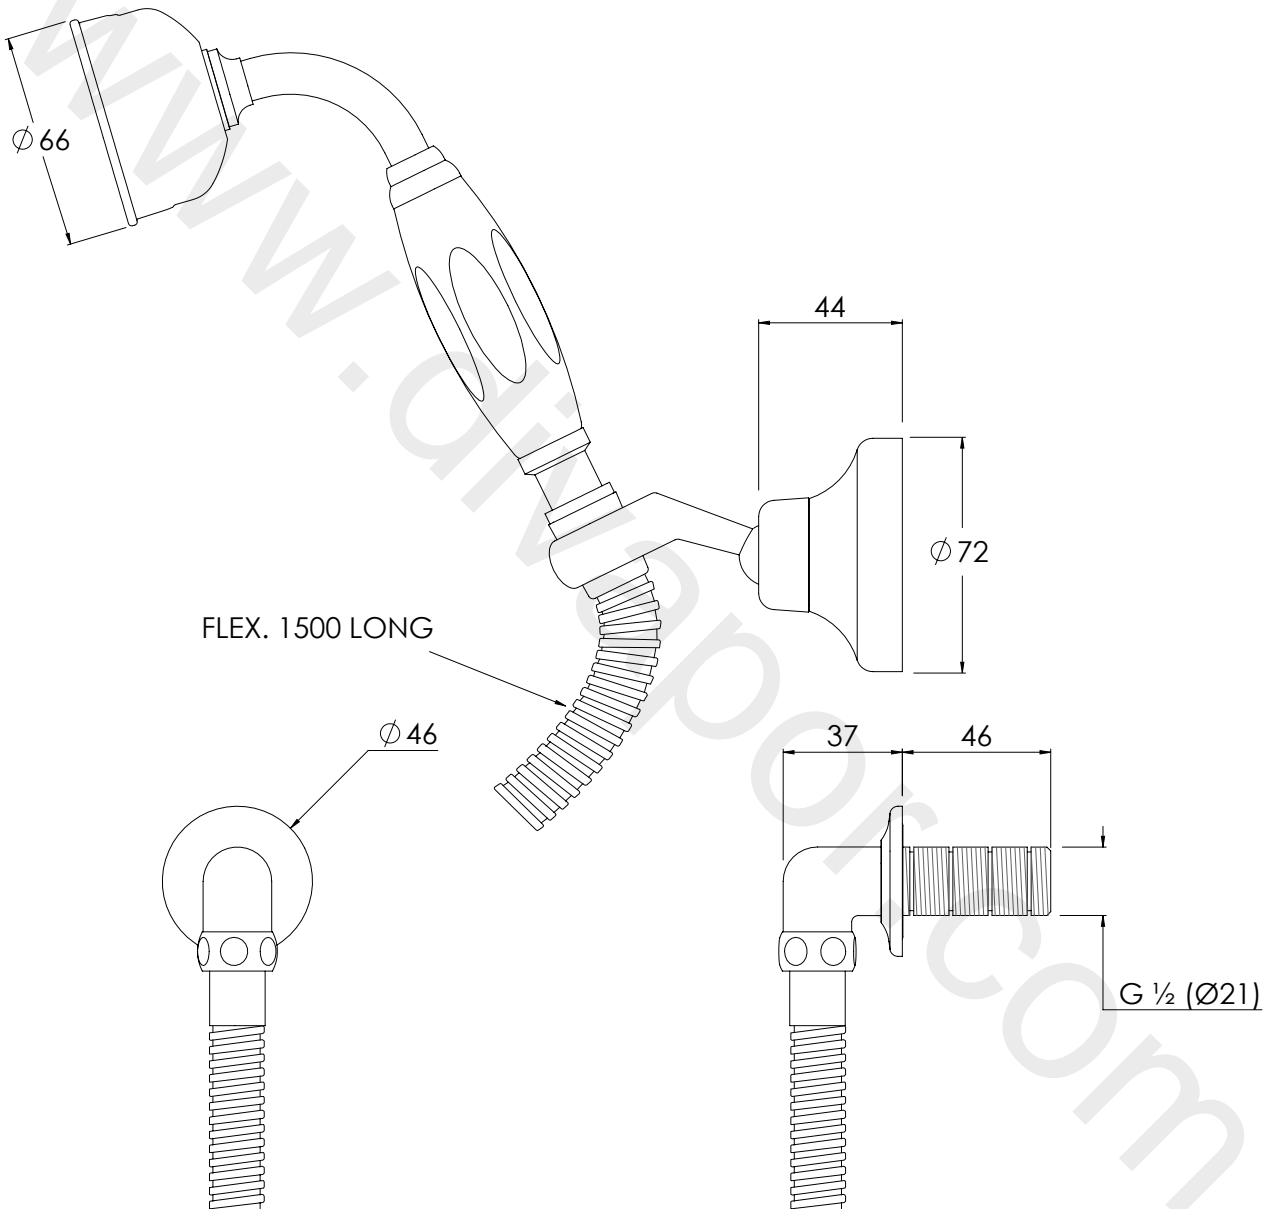

# BK1761

CLASSIC BLACK HANDSHOWER ON WALL BRACKET

DIMENSIONAL DATA SHEET

DATE: 11/01/2021

REVISION: A

COPYRIGHT © LBIP LTD. ALL RIGHTS RESERVED

DIMENSIONS IN MILLIMETRES

WHILST EVERY EFFORT IS MADE TO ENSURE THE ACCURACY OF THESE DATA SHEETS THEY ARE SUBJECT TO CHANGE WITHOUT NOTICE AS PART OF THE COMPANY'S PRODUCT DEVELOPMENT PROCESS