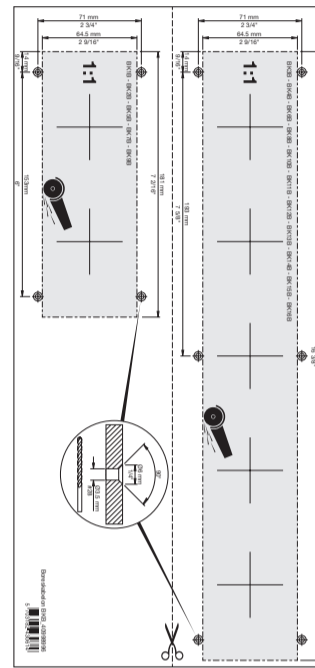

VOLA BK, BKA, BKB

Fitting instruction
 Montageanleitung
 Monteringsvejledning
 Monteringsvægledning
 Montage hanleiding
 Manuel de montage

- BK** 1 - 4 + 5 - 15
BKA A1 - A4 + 5 - 16
BKB B1 - B3 + 5 - 16

volo
 www.vola.com
 5 705230 201177
 BK_V1_40998626
 31-01-2020

S BK: 1, 2, 5, 7, 9

L BK: 3, 4, 6, 8, 10, 11, 12, 13, 14, 15, 16

BKB

5 BK-BKA-BKB 5, 6, 7, 8, 10, 11, 12, 13, 15, 16
Col. 40, 61, 64, 70

6

7 BK-BKA-BKB 14, 15, 16

8 BK-BKA-BKB 14, 15, 16

9 BK-BKA-BKB 3, 4, 9, 10, 11, 12, 13

10 BK-BKA-BKB 4, 6, 8, 10, 12

11 BK-BKA-BKB 14, 15, 16

12 BK-BKA-BKB 3, 4, 9, 10, 11, 12, 13, 14, 15, 16

13 BK-BKA-BKB 5, 6, 7, 8, 10, 11, 12, 13, 15, 16