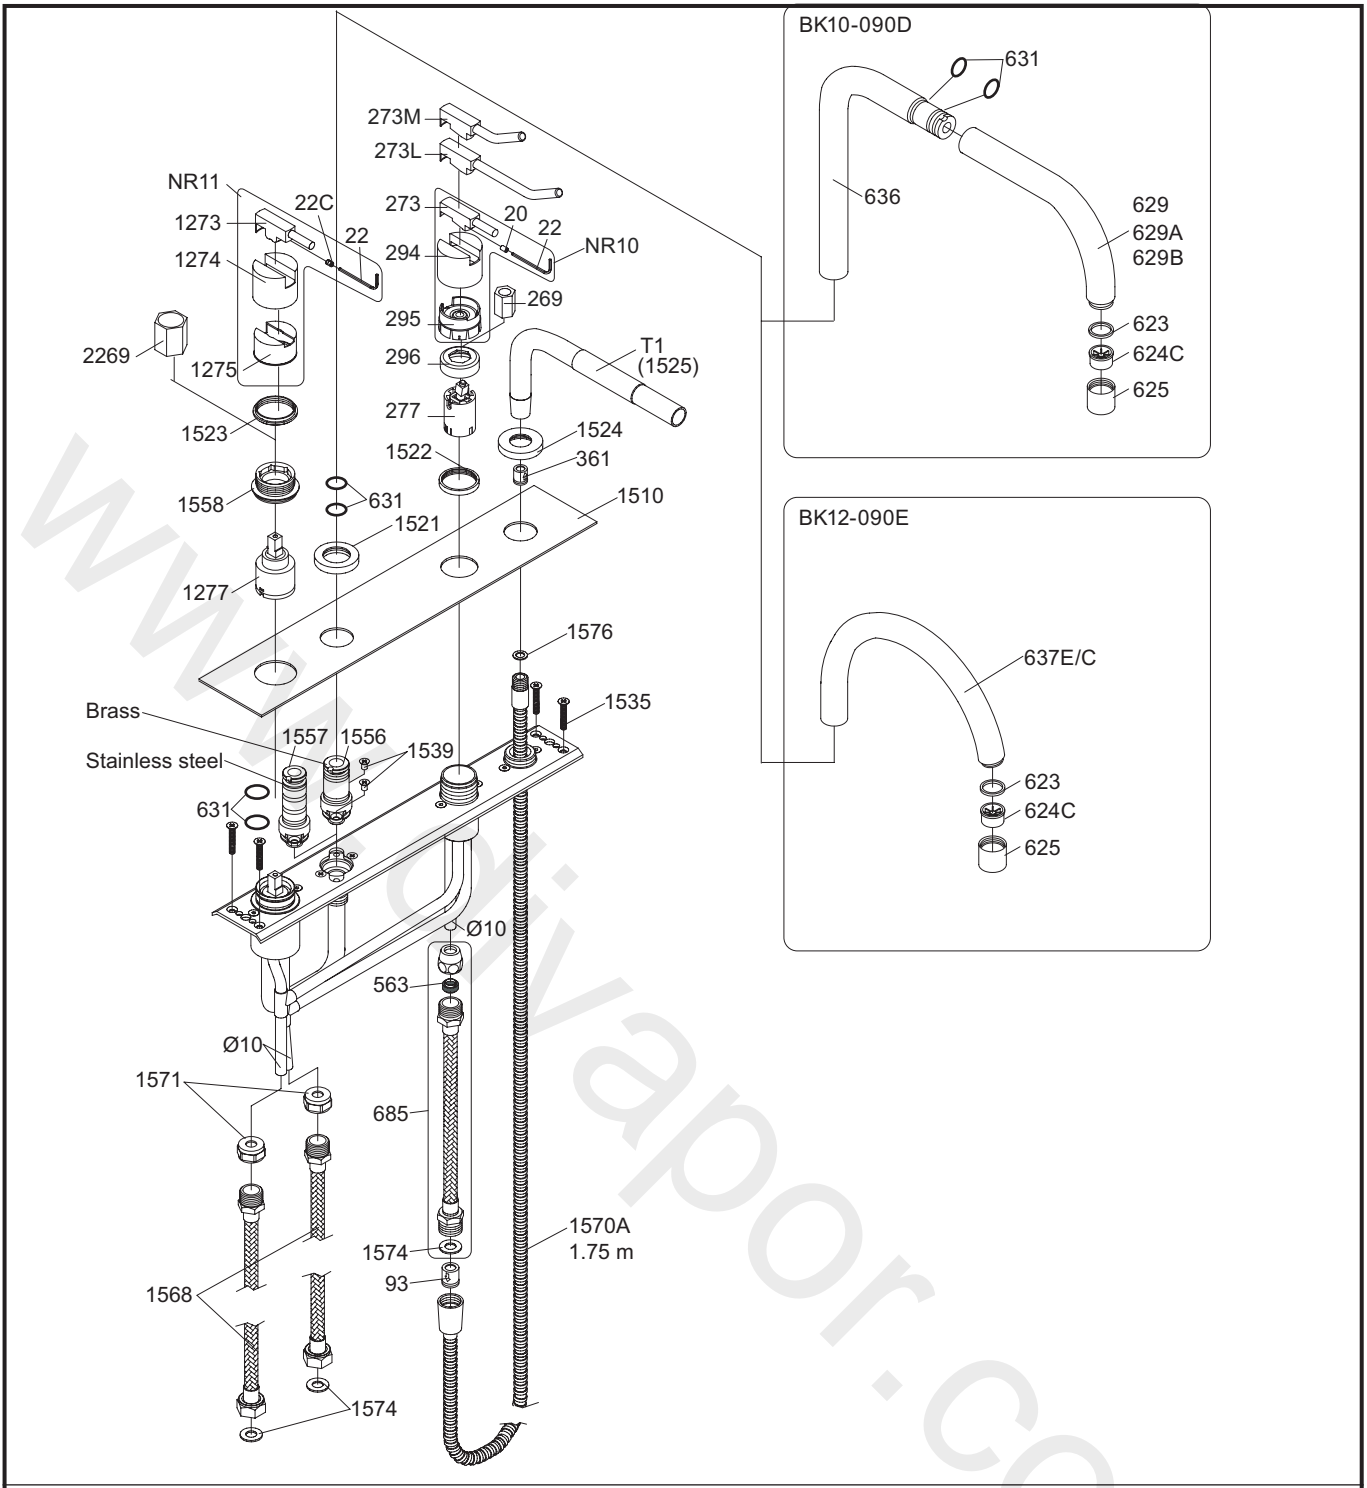

- NR10: VR20, VR22, VR273, VR294, VR295
- NR11: VR20, VR22, VR1273, VR1274, VR1275
- VR090D/C: VR623, VR624C, 4xVR631, VR1902

vola
Lunavej 2
DK-8700 Horsens
Tlf : + 45 7023 5500
sales@vola.com
www.vola.com

VOLA BK10/12

Date	Mar. 11
Rev.	1
Sheet	SB 74