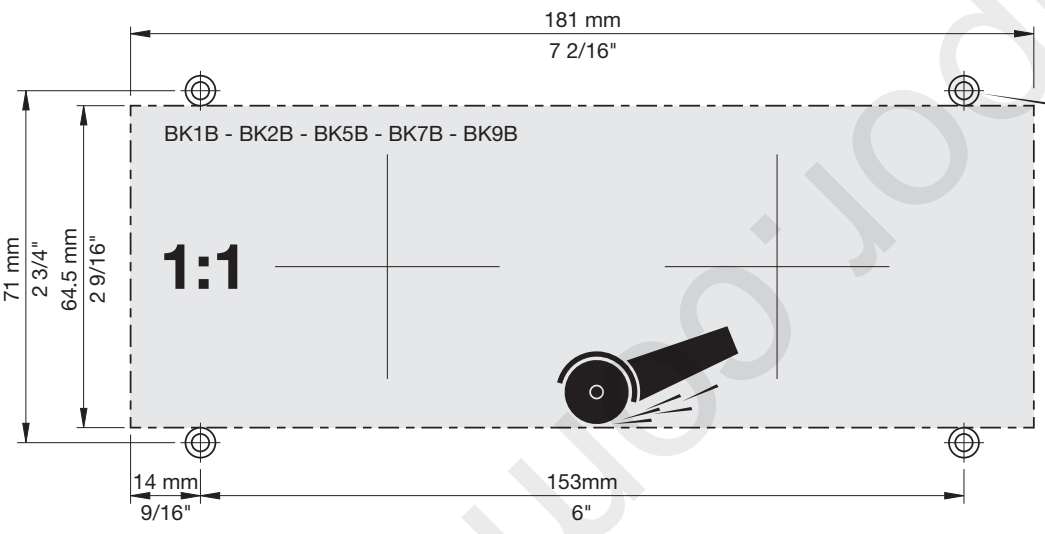

Boreskabelon BKB_40998996

5 703182 430614