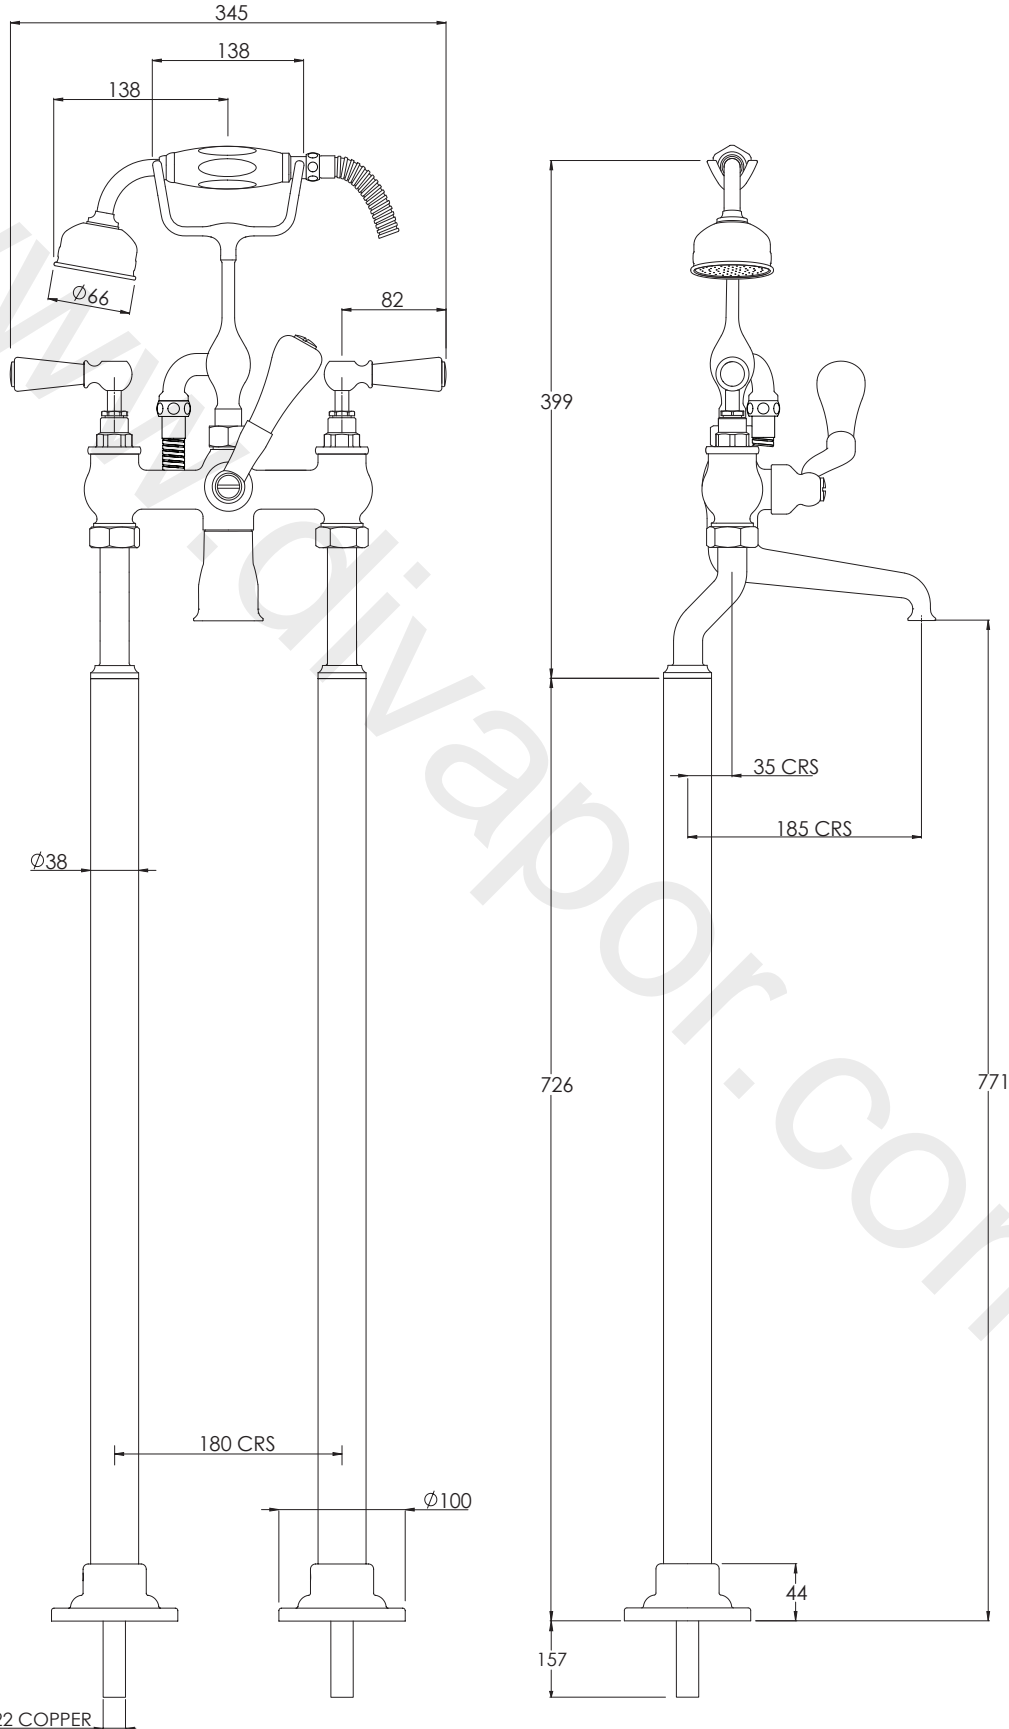

LEFROY BROOKS

IBROC HOUSE ESSEX ROAD
HODDESDON HERTS EN11 0QS UK
T: +44 (0)1992 708 316 F: +44 (0)1992 708 317

BL1144

CLASSIC BATH SHOWER MIXER WITH
BLACK LEVERS AND STANDPIPES

DIMENSIONAL DATA SHEET

DATE: 08/04/19

REVISION: D

COPYRIGHT © LBIP LTD. ALL RIGHTS RESERVED

DIMENSIONS IN MILLIMETRES

WHILST EVERY EFFORT IS MADE TO ENSURE THE ACCURACY OF THESE DATA SHEETS THEY ARE SUBJECT TO CHANGE WITHOUT NOTICE AS PART OF THE COMPANY'S PRODUCT DEVELOPMENT PROCESS