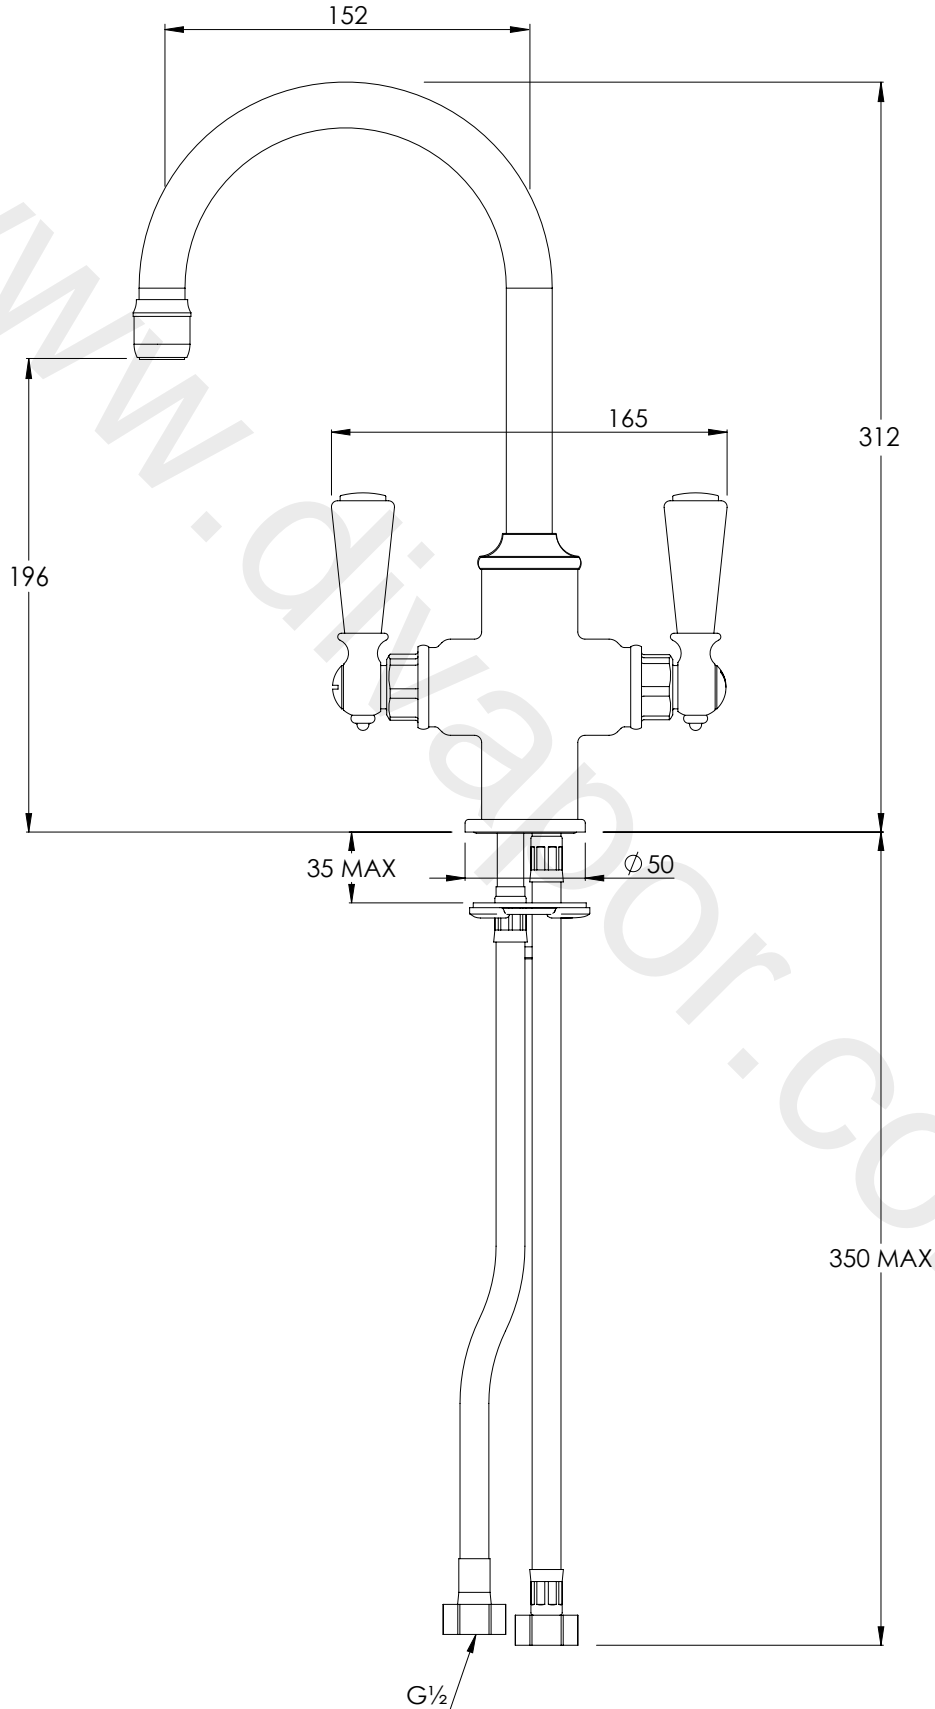

# BL1180

CLASSIC BLACK LEVER MONO BASIN MIXER

DIMENSIONAL DATA SHEET

DATE: 01/09/2021

REVISION: B

COPYRIGHT © LBIP LTD. ALL RIGHTS RESERVED

DIMENSIONS IN MILLIMETRES

WHILST EVERY EFFORT IS MADE TO ENSURE THE ACCURACY OF THESE DATA SHEETS THEY ARE SUBJECT TO CHANGE WITHOUT NOTICE AS PART OF THE COMPANY'S PRODUCT DEVELOPMENT PROCESS