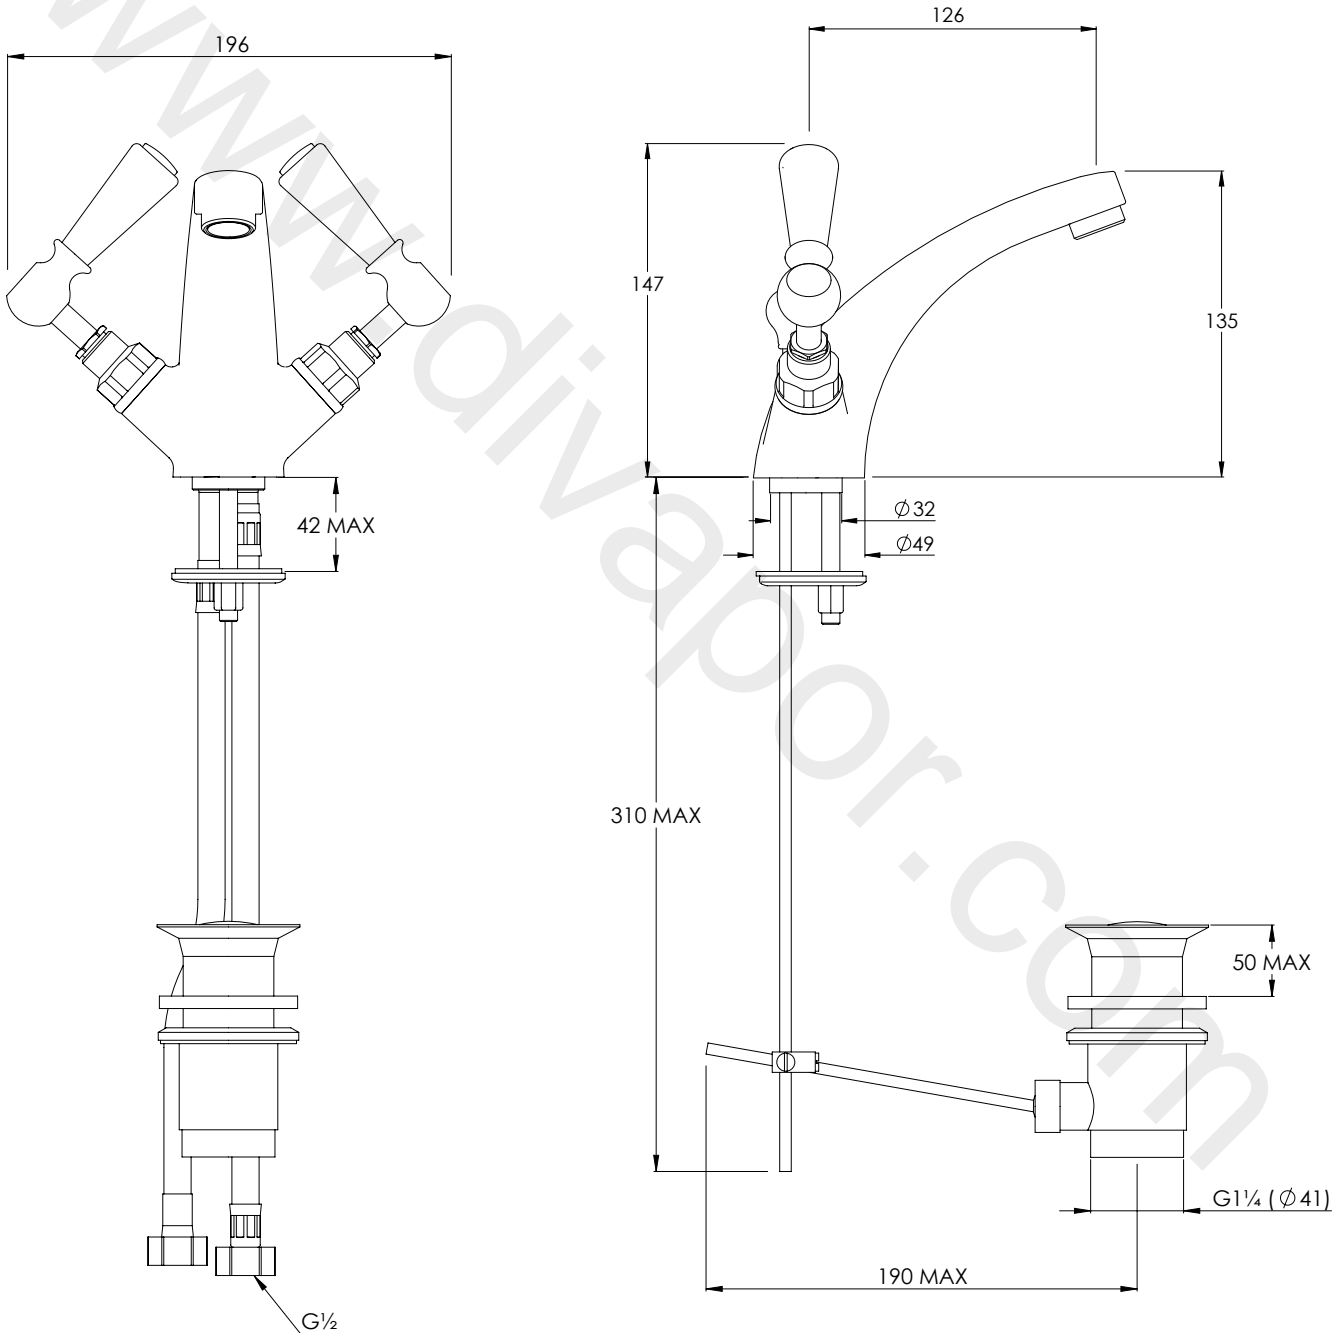

LEFROY BROOKS

IBROC HOUSE ESSEX ROAD
HODDESDON HERTS EN11 0QS UK
T: +44 (0)1992 708 316 F: +44 (0)1992 708 317

BL1185

CLASSIC MONO BASIN MIXER WITH BLACK LEVERS
AND POP-UP WASTE

DIMENSIONAL DATA SHEET

DATE: 26/11/2021

REVISION: C

COPYRIGHT © LBIP LTD. ALL RIGHTS RESERVED

DIMENSIONS IN MILLIMETRES

WHILST EVERY EFFORT IS MADE TO ENSURE THE ACCURACY OF THESE DATA SHEETS THEY ARE SUBJECT TO CHANGE WITHOUT NOTICE AS PART OF THE COMPANY'S PRODUCT DEVELOPMENT PROCESS