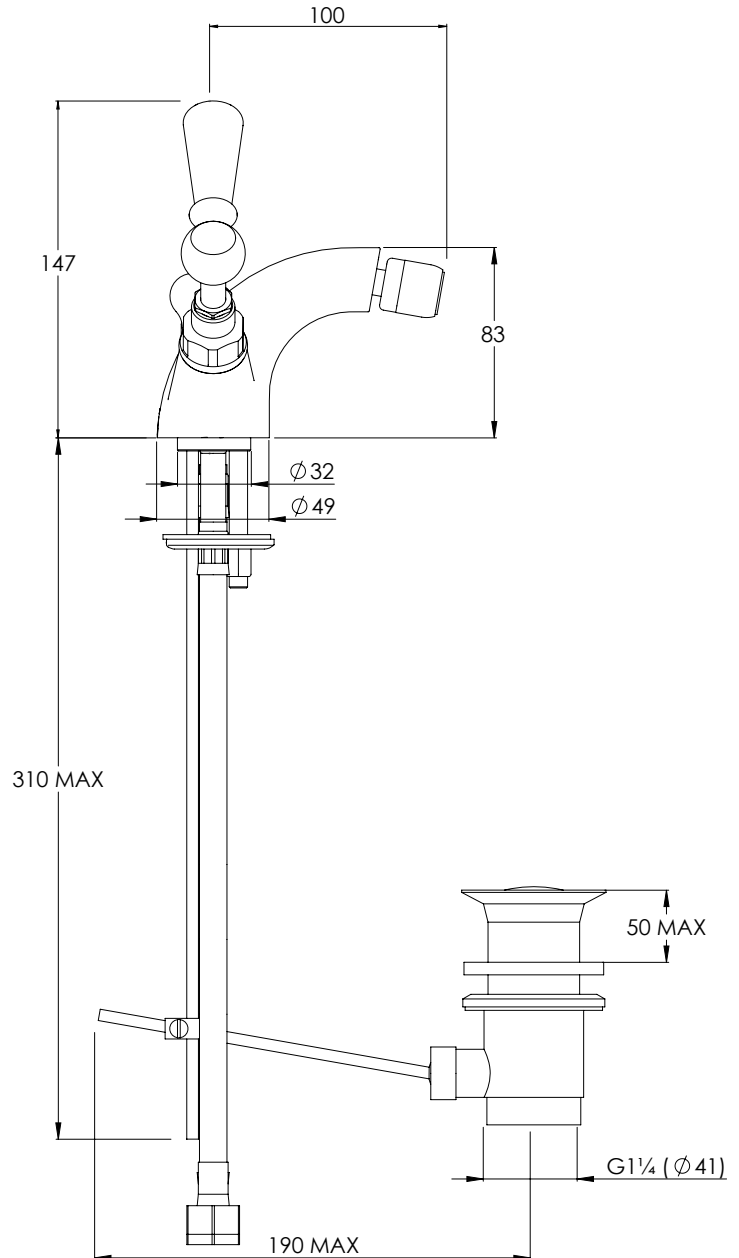

LEFROY BROOKS

IBROC HOUSE ESSEX ROAD
HODDESDON HERTS EN11 0QS UK
T: +44 (0)1992 708 316 F: +44 (0)1992 708 317

BL1195

CLASSIC MONO BIDET MIXER WITH BLACK LEVERS
AND POP-UP WASTE

DIMENSIONAL DATA SHEET

DATE: 29/11/2021

REVISION: C

COPYRIGHT © LBIP LTD. ALL RIGHTS RESERVED

DIMENSIONS IN MILLIMETRES

WHILST EVERY EFFORT IS MADE TO ENSURE THE ACCURACY OF THESE DATA SHEETS THEY ARE SUBJECT TO CHANGE WITHOUT NOTICE AS PART OF THE COMPANY'S PRODUCT DEVELOPMENT PROCESS