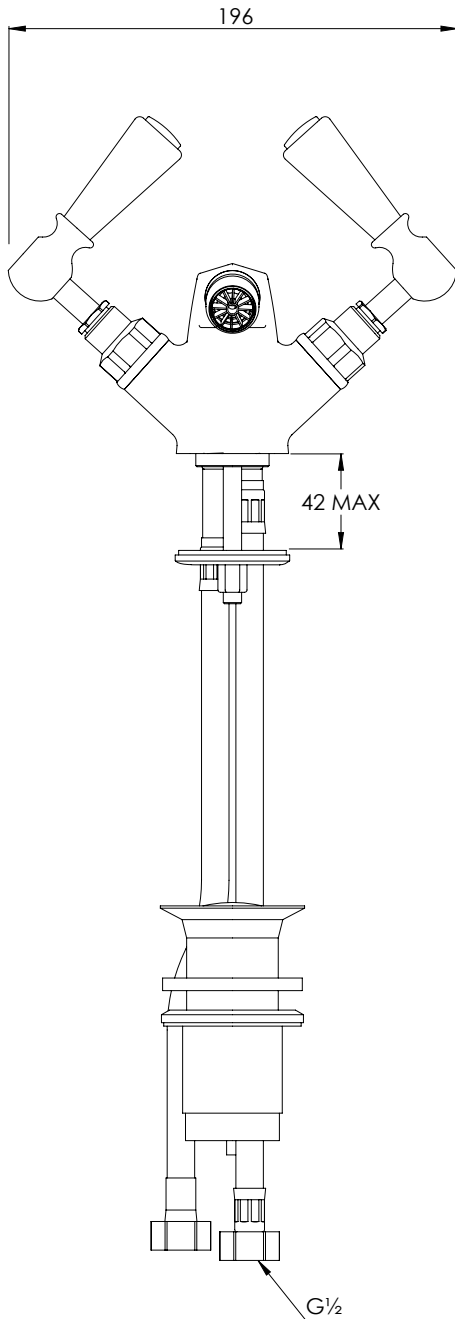

LEFROY BROOKS

IBROC HOUSE ESSEX ROAD
HODDESDON HERTS EN11 0QS UK
T: +44 (0)1992 708 316 F: +44 (0)1992 708 317

BL1195

CLASSIC MONO BIDET MIXER WITH BLACK LEVERS
AND POP-UP WASTE

DIMENSIONAL DATA SHEET

DATE: 29/11/2021

REVISION: C

COPYRIGHT © LBIP LTD. ALL RIGHTS RESERVED

DIMENSIONS IN MILLIMETRES

WHILST EVERY EFFORT IS MADE TO ENSURE THE ACCURACY OF THESE DATA SHEETS THEY ARE SUBJECT TO CHANGE WITHOUT NOTICE AS PART OF THE COMPANY'S PRODUCT DEVELOPMENT PROCESS