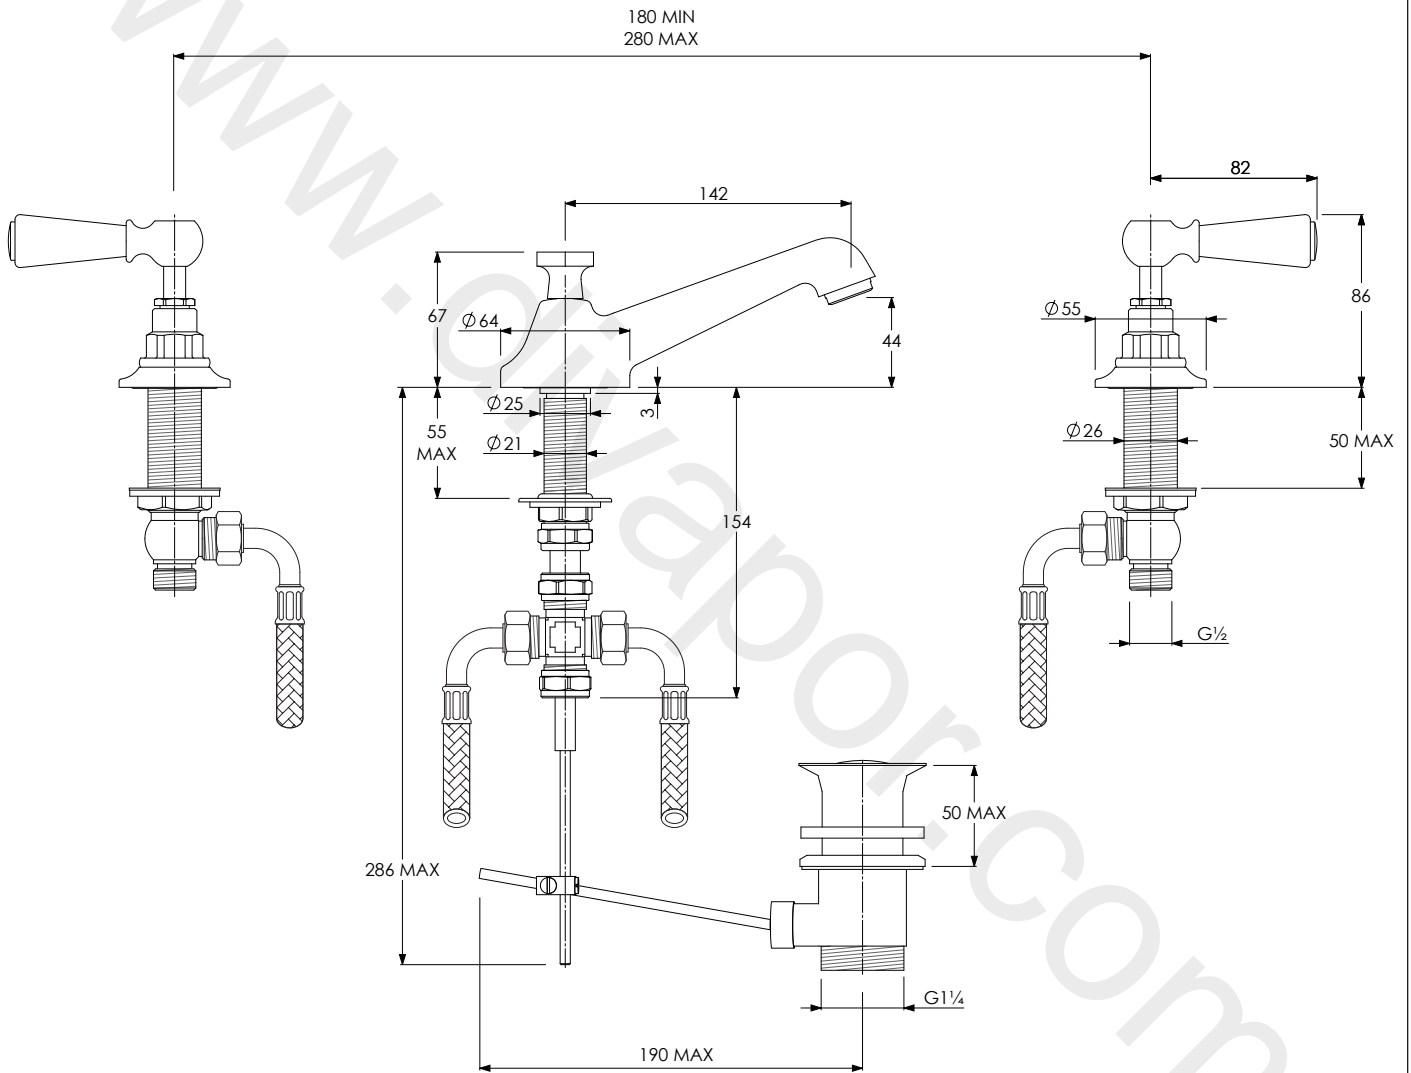

LEFROY BROOKS

1 BROOK HOUSE ESSEX ROAD
HODDESDON HERTS EN11 0QS UK
T: +44 (0)1992 708 316 F: +44 (0)1992 708 317

BL1220

CLASSIC BASIN MIXER WITH BLACK LEVERS
AND POP-UP WASTE

DIMENSIONAL DATA SHEET

DATE: 02/01/2019

REVISION: C

COPYRIGHT © LBIP LTD. ALL RIGHTS RESERVED

DIMENSIONS IN MILLIMETRES

WHILST EVERY EFFORT IS MADE TO ENSURE THE ACCURACY OF THESE DATA SHEETS THEY ARE SUBJECT TO CHANGE WITHOUT NOTICE AS PART OF THE COMPANY'S PRODUCT DEVELOPMENT PROCESS