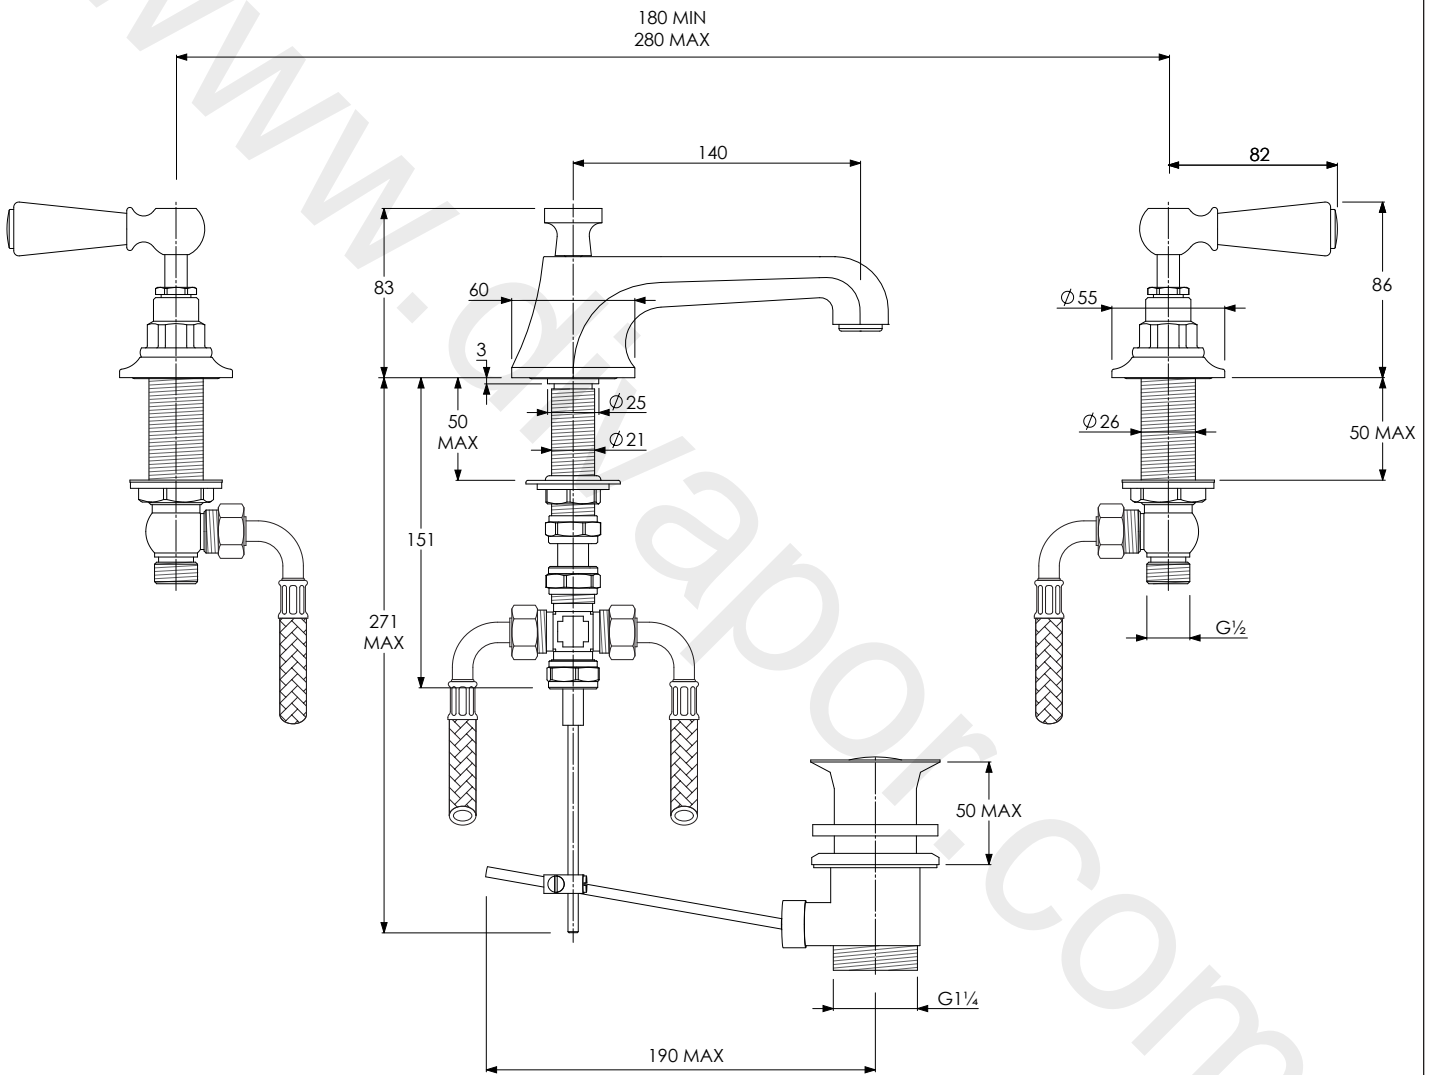

LEFROY BROOKS

IBROC HOUSE ESSEX ROAD
HODDESDON HERTS EN11 0QS UK
T: +44 (0)1992 708 316 F: +44 (0)1992 708 317

BL1228

MACKINTOSH BASIN MIXER WITH CLASSIC
BLACK LEVERS AND POP-UP WASTE

DIMENSIONAL DATA SHEET

DATE: 02/01/2019

REVISION: D

COPYRIGHT © LBIP LTD. ALL RIGHTS RESERVED

DIMENSIONS IN MILLIMETRES

WHILST EVERY EFFORT IS MADE TO ENSURE THE ACCURACY OF THESE DATA SHEETS THEY ARE SUBJECT TO CHANGE WITHOUT NOTICE AS PART OF THE COMPANY'S PRODUCT DEVELOPMENT PROCESS