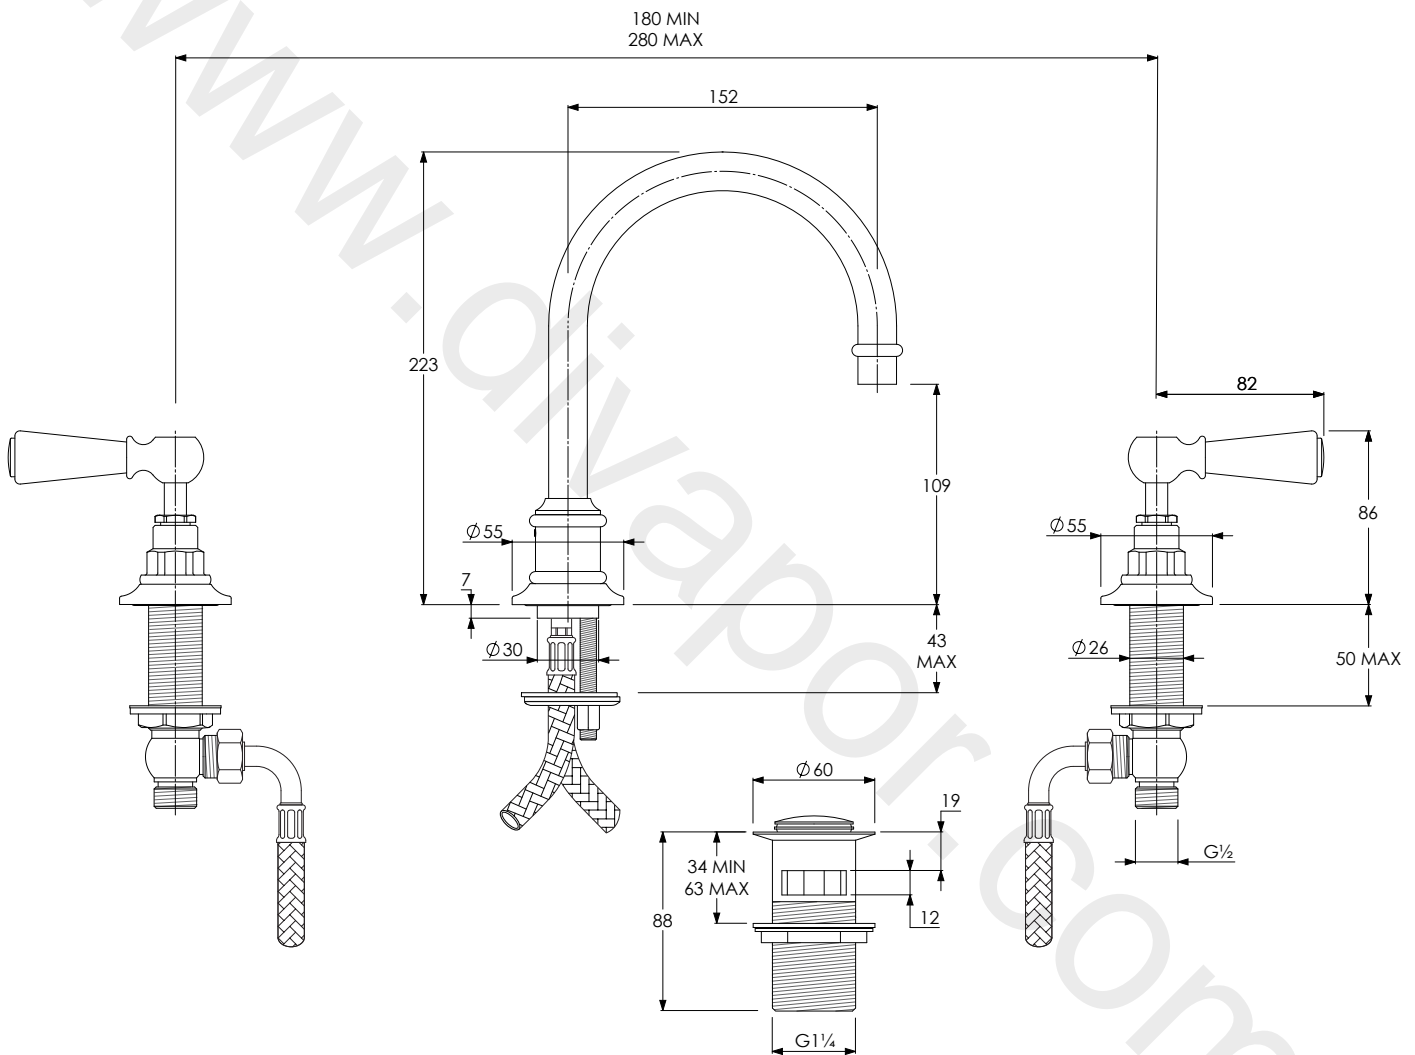

LEFROY BROOKS

IBROC HOUSE ESSEX ROAD
HODDESDON HERTS EN11 0QS UK
T: +44 (0)1992 708 316 F: +44 (0)1992 708 317

BL1230

CLASSIC TUBULAR BASIN MIXER WITH BLACK
LEVERS AND CLICK-UP WASTE

DIMENSIONAL DATA SHEET

DATE: 02/01/2019

REVISION: A

COPYRIGHT © LBIP LTD. ALL RIGHTS RESERVED

DIMENSIONS IN MILLIMETRES

WHILST EVERY EFFORT IS MADE TO ENSURE THE ACCURACY OF THESE DATA SHEETS THEY ARE SUBJECT TO CHANGE WITHOUT NOTICE AS PART OF THE COMPANY'S PRODUCT DEVELOPMENT PROCESS