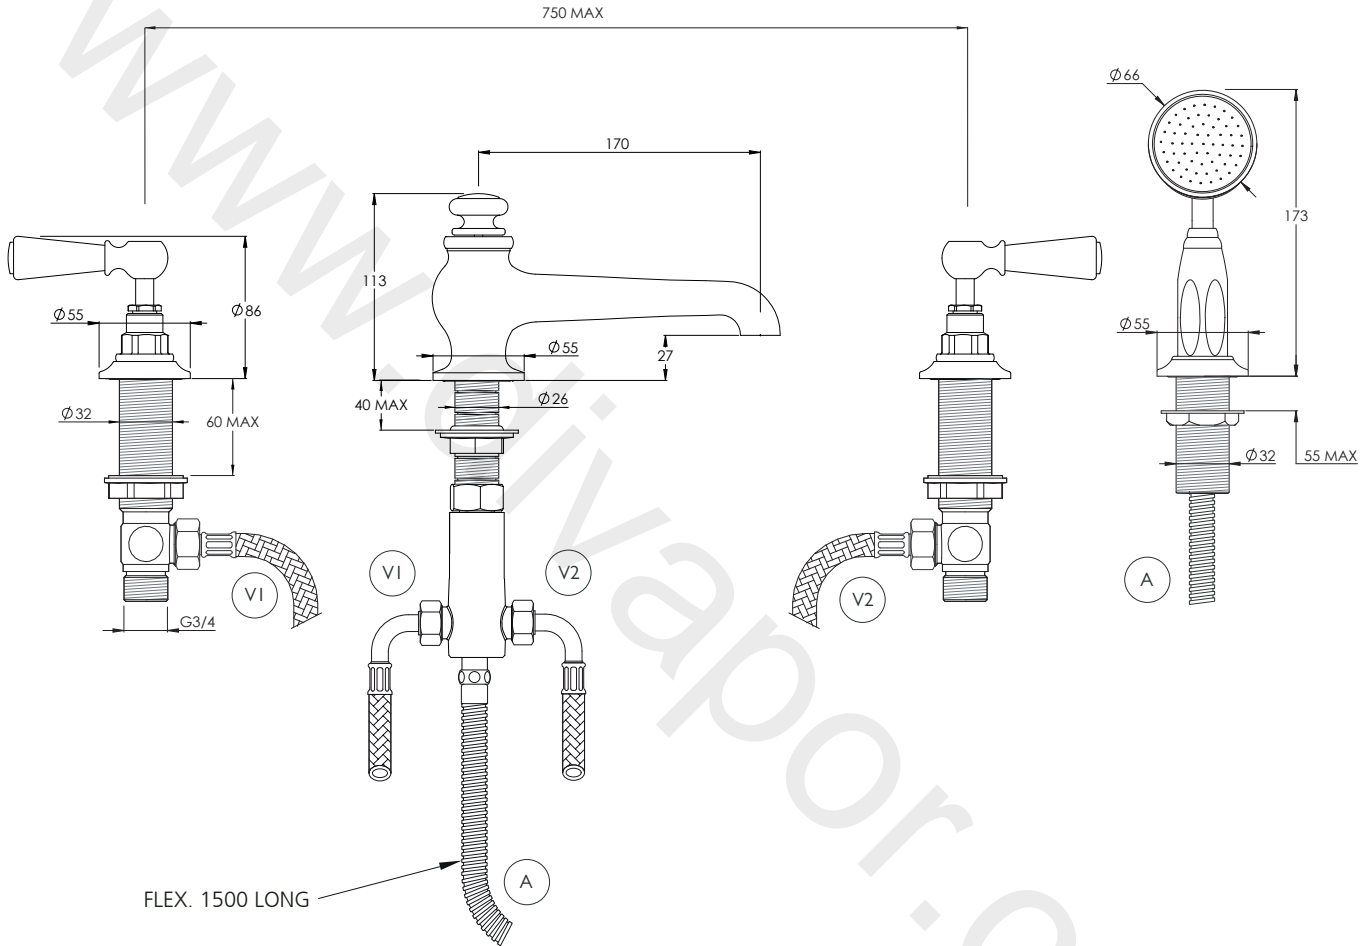

LEFROY BROOKS

IBROC HOUSE ESSEX ROAD
HODDESDON HERTS EN11 0QS UK
T: +44 (0)1992 708 316 F: +44 (0)1992 708 317

BL1250

CLASSIC BLACK LEVER 4 HOLE BATH SHOWER
MIXER

DIMENSIONAL DATA SHEET

DATE: 30/05/2019

REVISION: D

COPYRIGHT © LBIP LTD. ALL RIGHTS RESERVED

DIMENSIONS IN MILLIMETRES

WHILST EVERY EFFORT IS MADE TO ENSURE THE ACCURACY OF THESE DATA SHEETS THEY ARE SUBJECT TO CHANGE WITHOUT NOTICE AS PART OF THE COMPANY'S PRODUCT DEVELOPMENT PROCESS