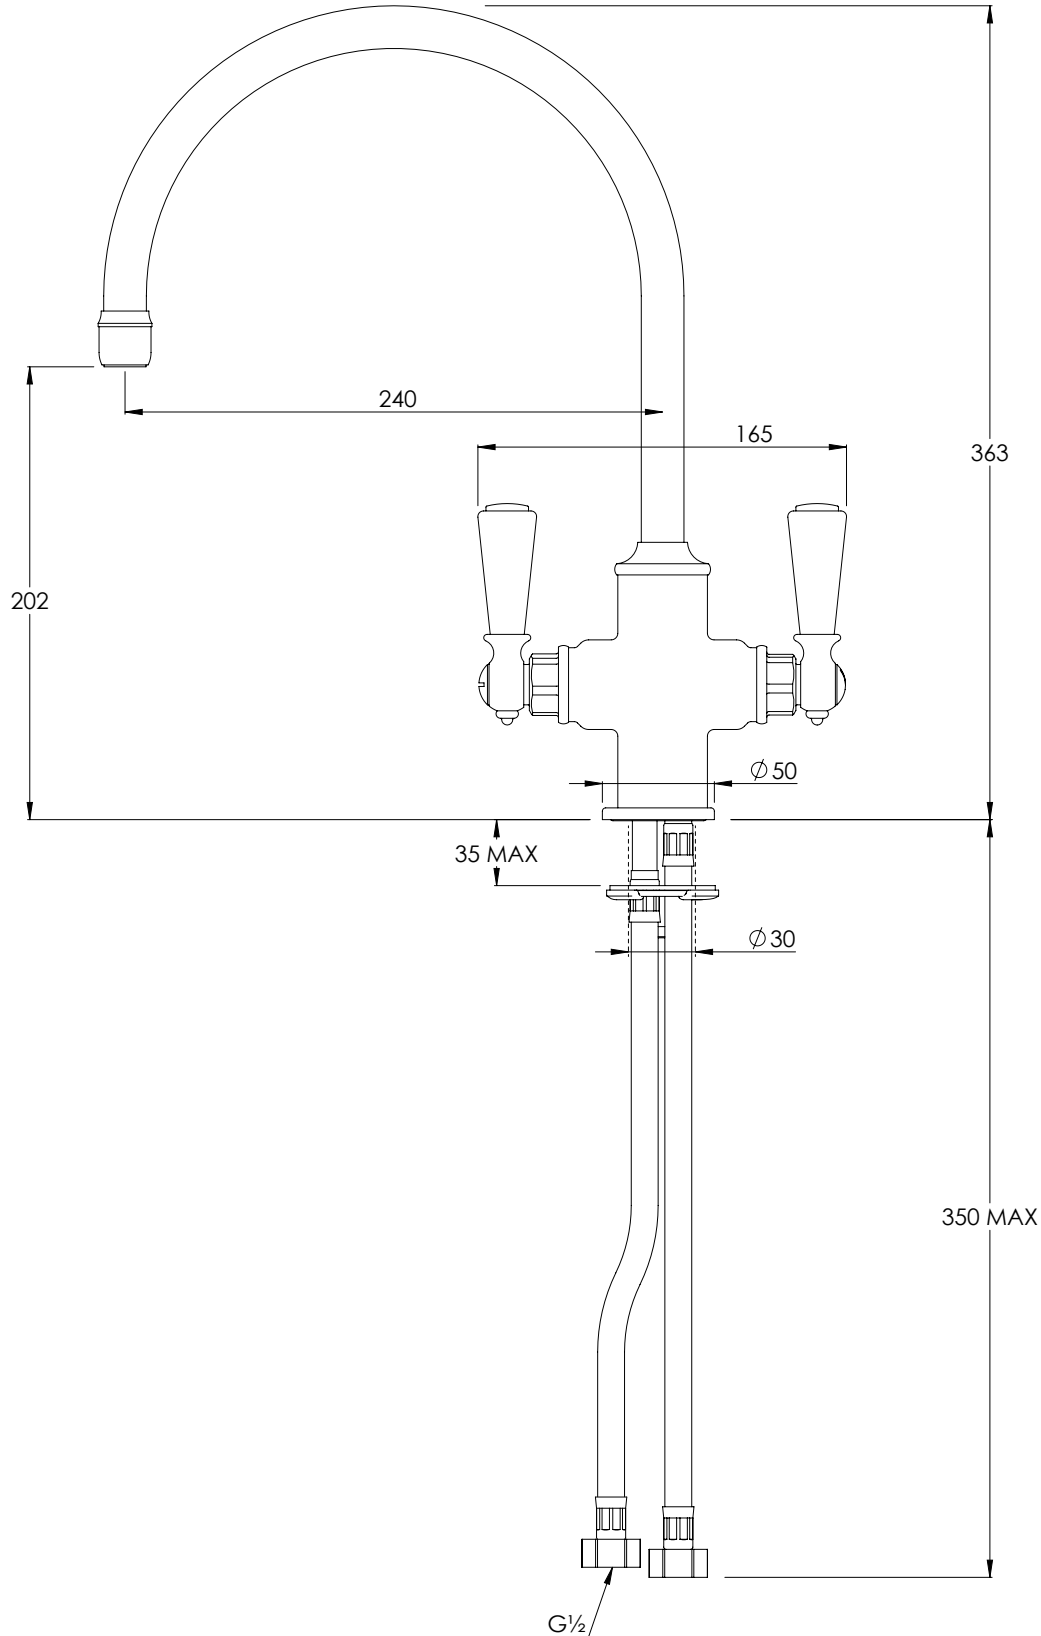

LEFROY BROOKS

IBROC HOUSE ESSEX ROAD
HODDESDON HERTS EN11 0QS UK
T: +44 (0)1992 708 316 F: +44 (0)1992 708 317

BL1550

CLASSIC BLACK LEVER MONO KITCHEN MIXER

DIMENSIONAL DATA SHEET

DATE: 28/05/2019

REVISION: A

COPYRIGHT © LBIP LTD. ALL RIGHTS RESERVED

DIMENSIONS IN MILLIMETRES

WHILST EVERY EFFORT IS MADE TO ENSURE THE ACCURACY OF THESE DATA SHEETS THEY ARE SUBJECT TO CHANGE WITHOUT NOTICE AS PART OF THE COMPANY'S PRODUCT DEVELOPMENT PROCESS