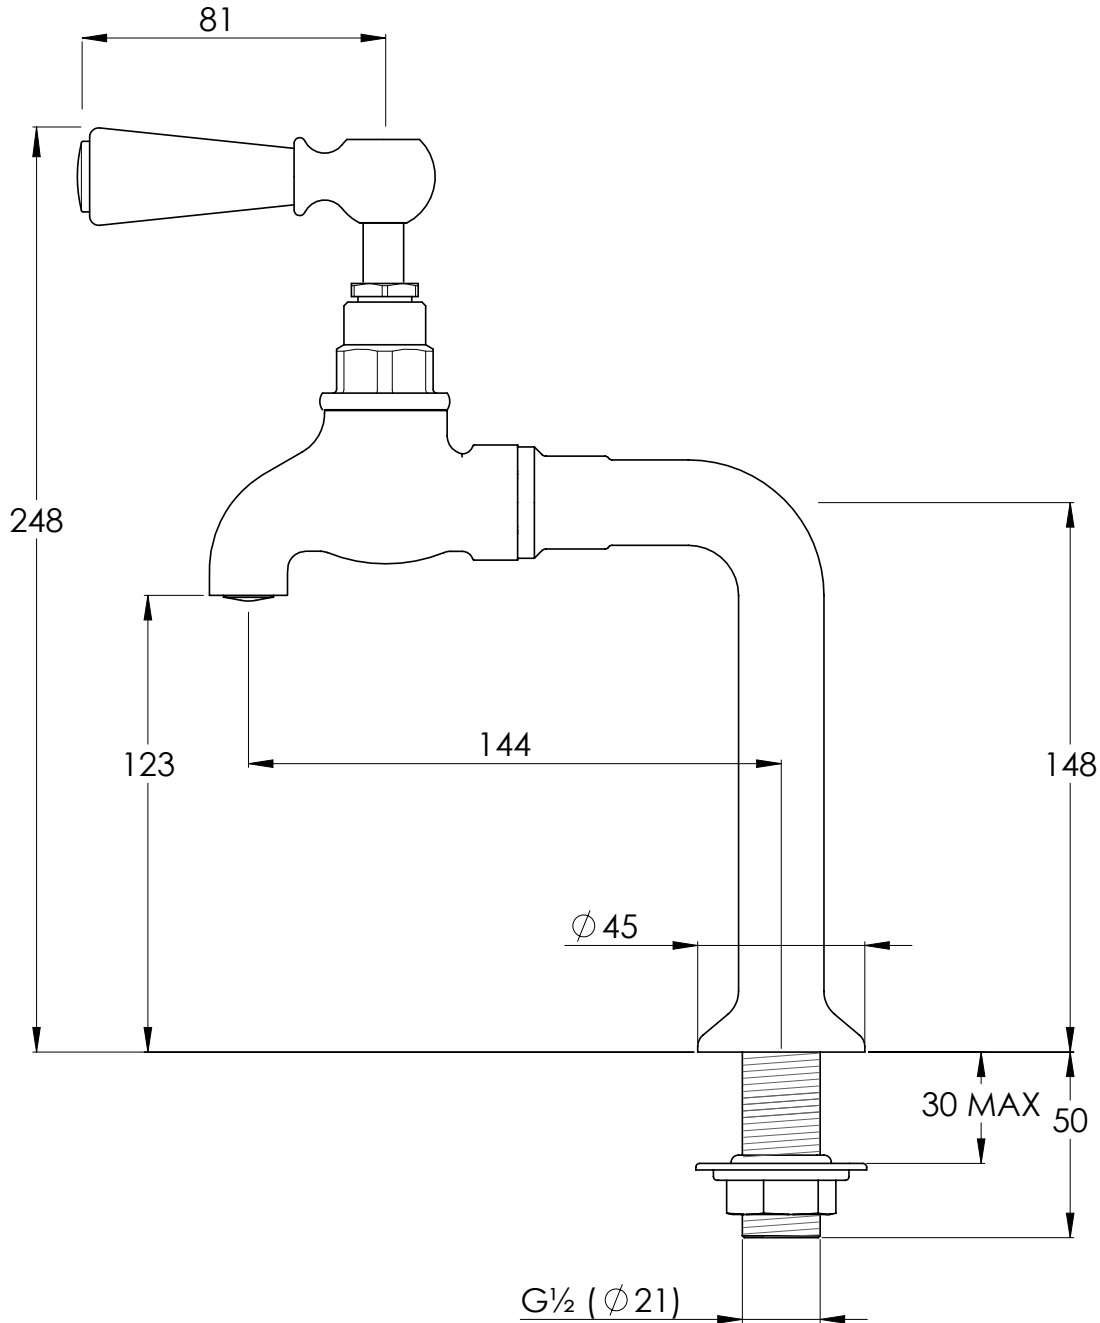

LEFROY BROOKS

IBROC HOUSE ESSEX ROAD
HODDESDON HERTS EN11 0QS UK
T: +44 (0)1992 708 316 F: +44 (0)1992 708 317

BL1590

CLASSIC BLACK LEVER KITCHEN BIBCOCK AND
PILLARS (1 PAIR)

DIMENSIONAL DATA SHEET

DATE: 13/01/2021

REVISION: A

COPYRIGHT © LBIP LTD. ALL RIGHTS RESERVED

DIMENSIONS IN MILLIMETRES

WHILST EVERY EFFORT IS MADE TO ENSURE THE ACCURACY OF THESE DATA SHEETS THEY ARE SUBJECT TO CHANGE WITHOUT NOTICE AS PART OF THE COMPANY'S PRODUCT DEVELOPMENT PROCESS