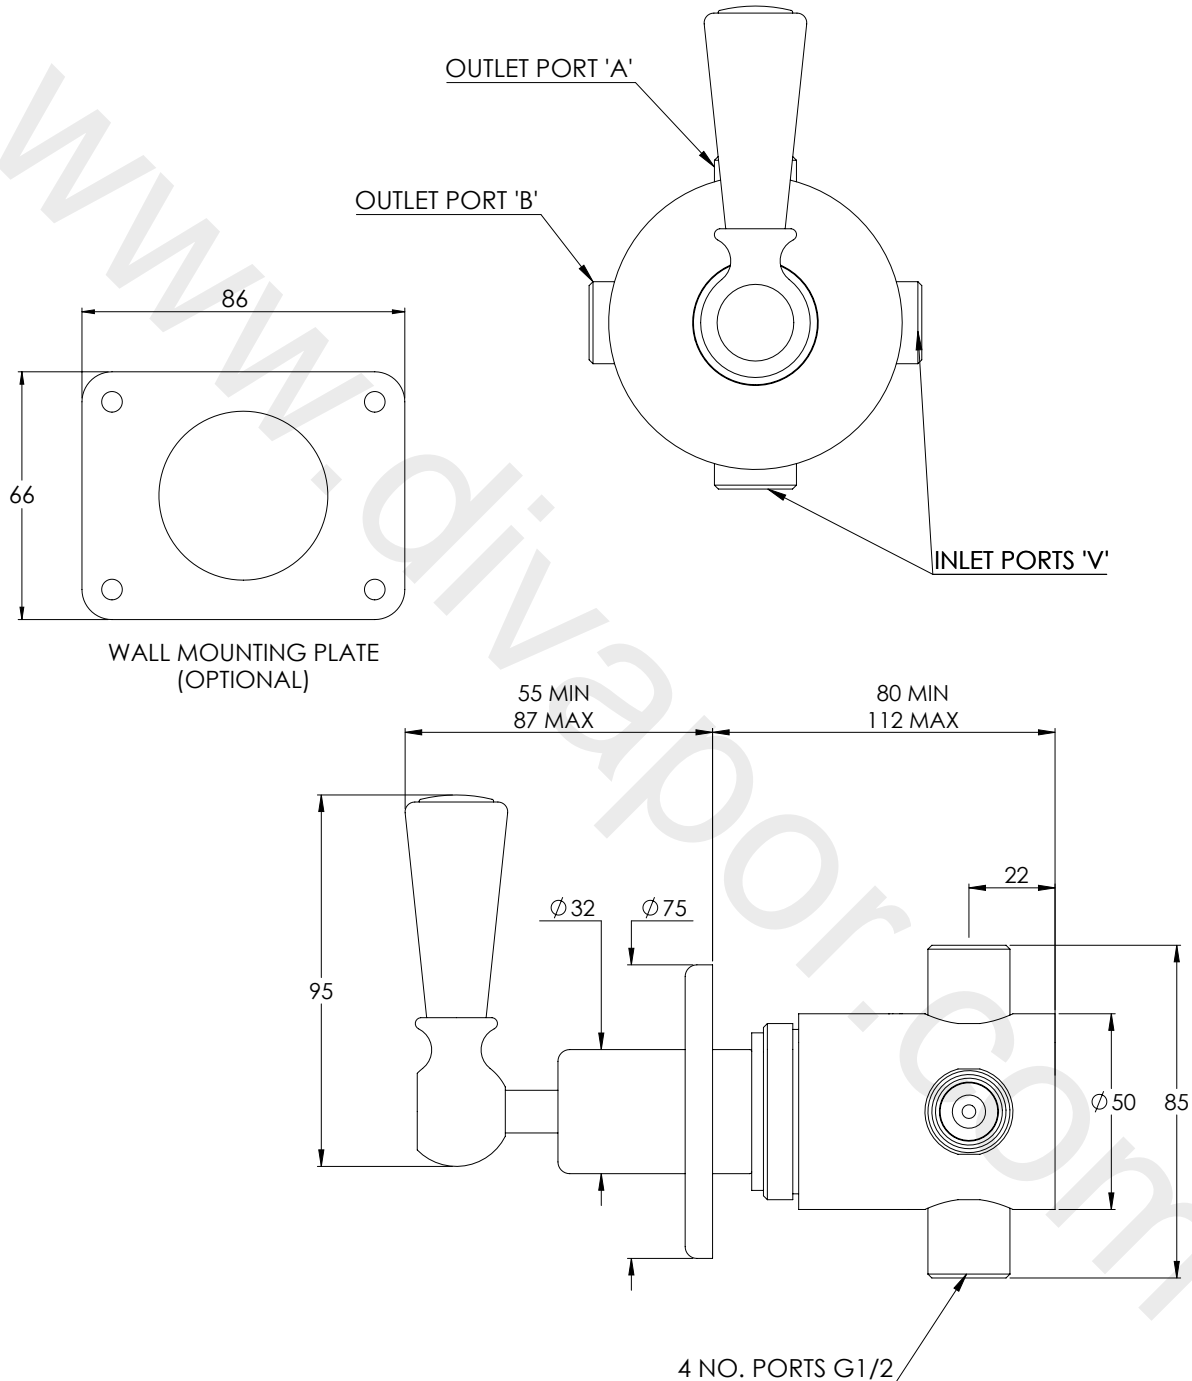

LEFROY BROOKS

IBROC HOUSE ESSEX ROAD
HODDESDON HERTS EN11 0QS UK
T: +44 (0)1992 708 316 F: +44 (0)1992 708 317

BL1721

CLASSIC BLACK WALL MOUNTED TWO-WAY DIVERTER

DIMENSIONAL DATA SHEET

DATE: 05/08/21

REVISION: A

COPYRIGHT © LBIP LTD. ALL RIGHTS RESERVED

DIMENSIONS IN MILLIMETRES

WHILST EVERY EFFORT IS MADE TO ENSURE THE ACCURACY OF THESE DATA SHEETS THEY ARE SUBJECT TO CHANGE WITHOUT NOTICE AS PART OF THE COMPANY'S PRODUCT DEVELOPMENT PROCESS