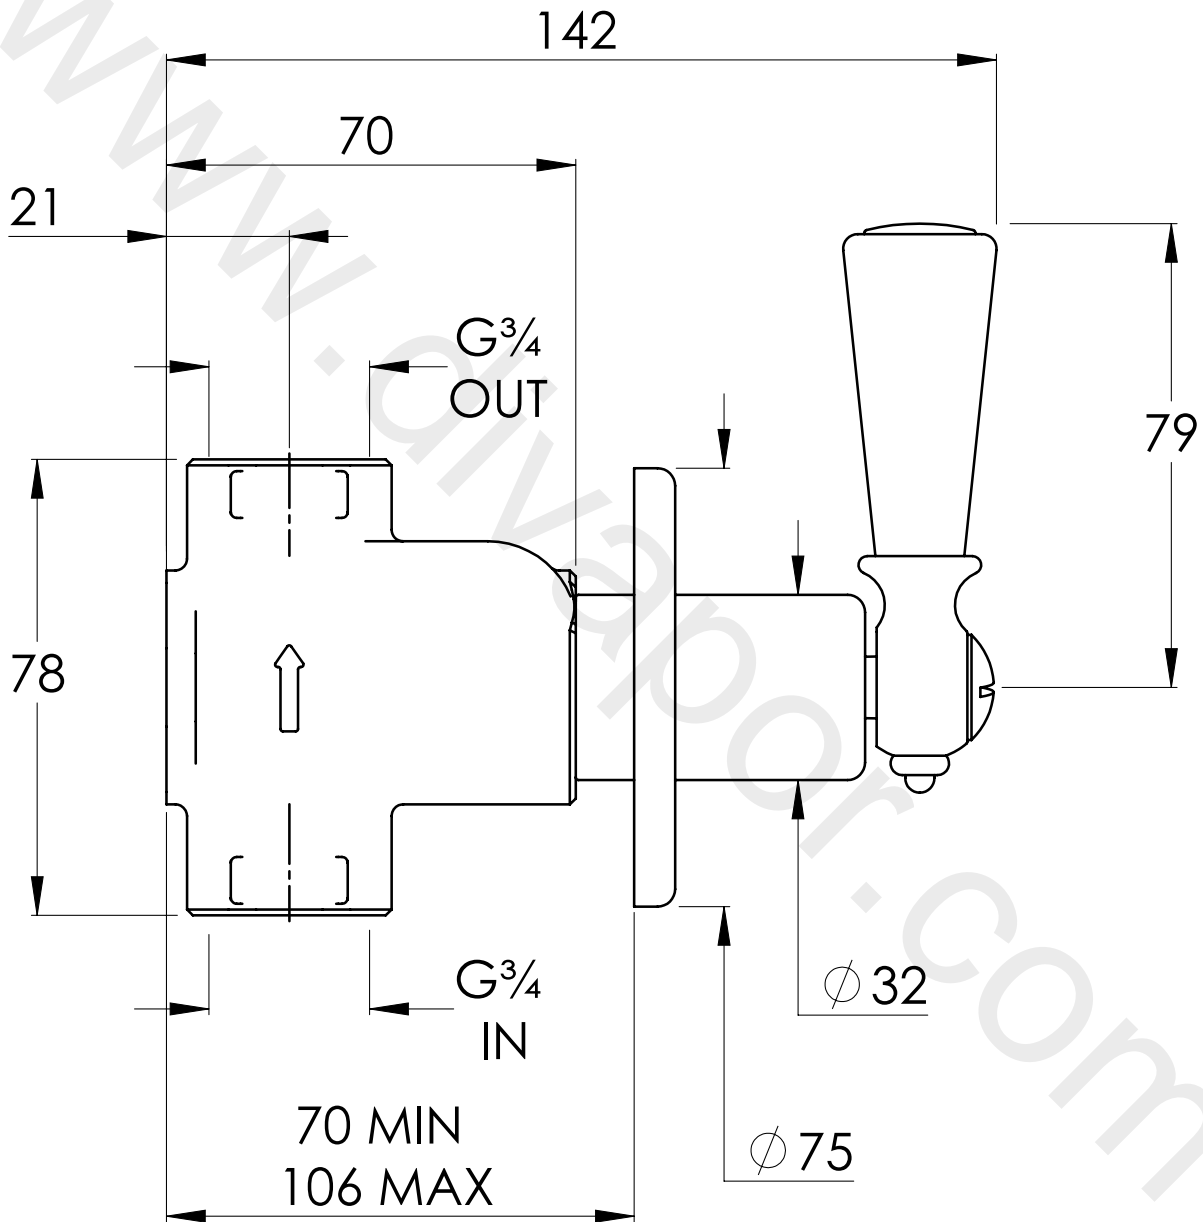

LEFROY BROOKS

IBROC HOUSE ESSEX ROAD
HODDESDON HERTS EN11 0QS UK
T: +44 (0)1992 708 316 F: +44 (0)1992 708 317

BL5000

CLASSIC BLACK FLOW CONTROL VALVE

DIMENSIONAL DATA SHEET

DATE: 23/01/2020

REVISION: B

COPYRIGHT © LBIP LTD. ALL RIGHTS RESERVED

DIMENSIONS IN MILLIMETRES

WHILST EVERY EFFORT IS MADE TO ENSURE THE ACCURACY OF THESE DATA SHEETS THEY ARE SUBJECT TO CHANGE WITHOUT NOTICE AS PART OF THE COMPANY'S PRODUCT DEVELOPMENT PROCESS