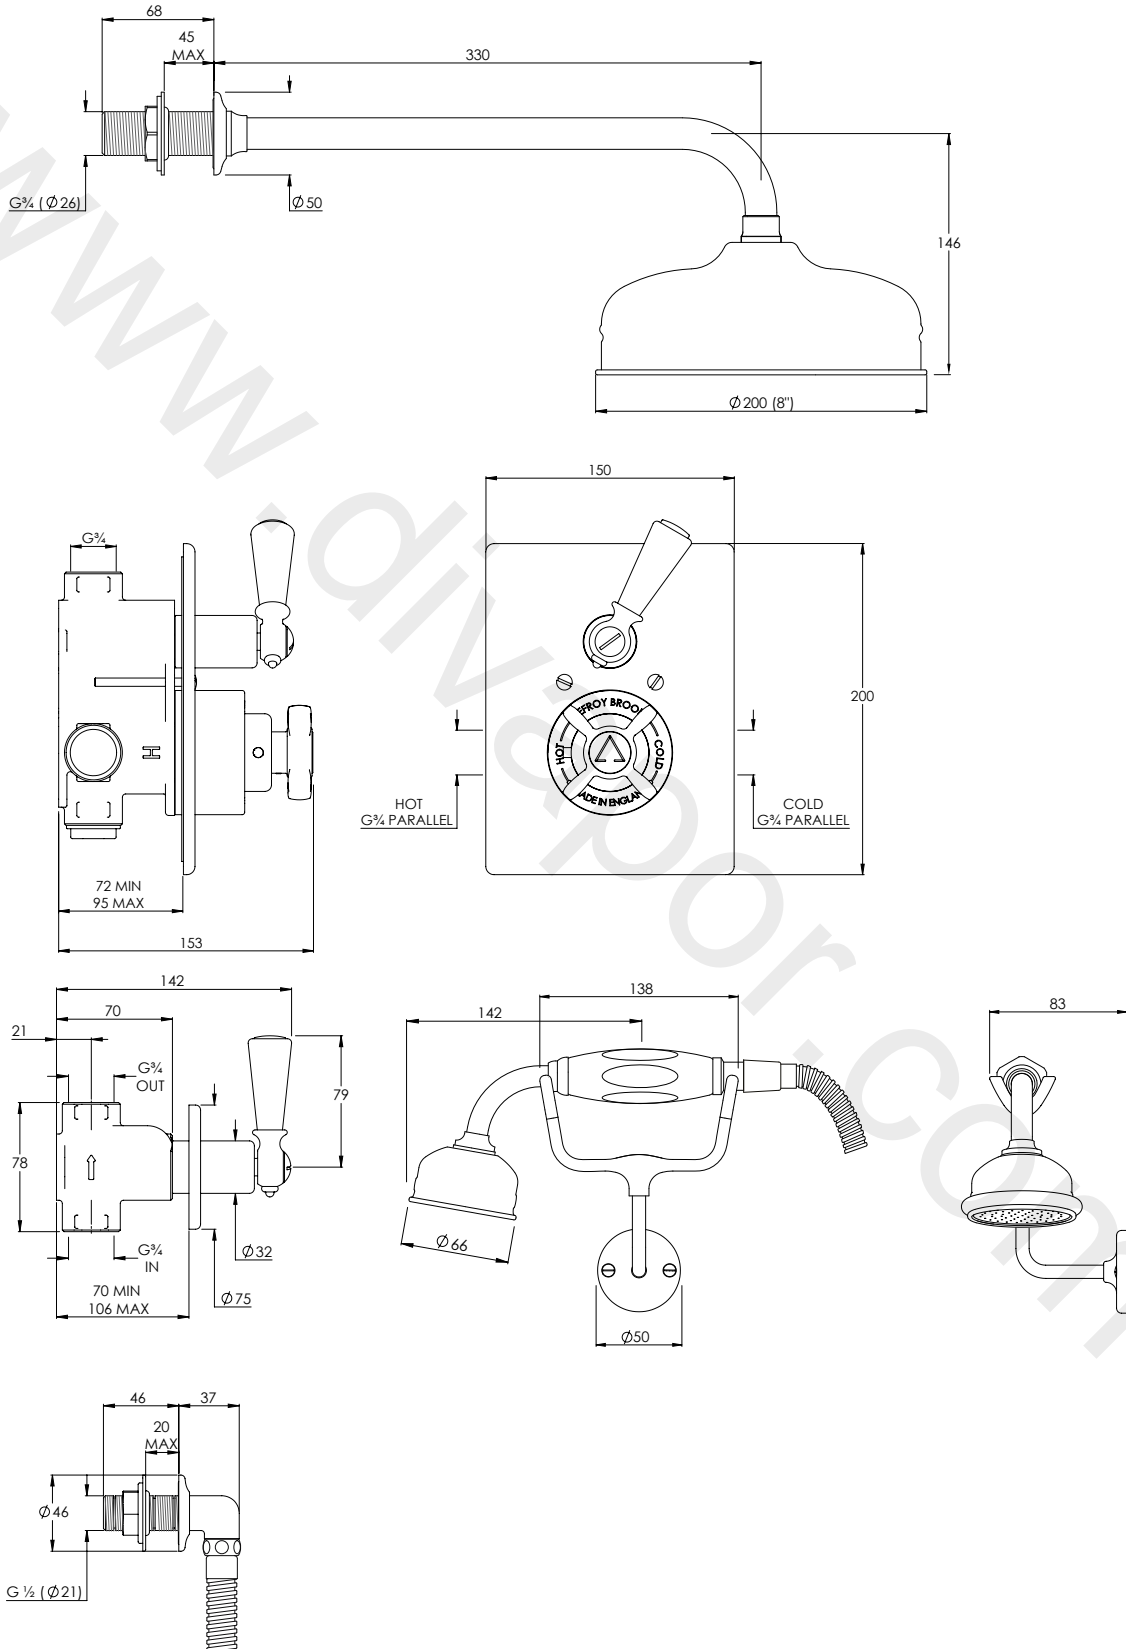

LEFROY BROOKS

IBROC HOUSE ESSEX ROAD
HODDESDON HERTS EN11 0QS UK
T: +44 (0)1992 708 316 F: +44 (0)1992 708 317

BL8716

CLASSIC BLACK CONCEALED THERMOSTATIC VALVE
WITH 8" ROSE, HANDSET AND SHOWER KIT

DIMENSIONAL DATA SHEET

DATE: 24/01/2020

REVISION: L

COPYRIGHT © LFB LTD. ALL RIGHTS RESERVED

DIMENSIONS IN MILLIMETRES

WHILST EVERY EFFORT IS MADE TO ENSURE THE ACCURACY OF THESE DATA SHEETS THEY ARE SUBJECT TO CHANGE WITHOUT NOTICE AS PART OF THE COMPANY'S PRODUCT DEVELOPMENT PROCESS