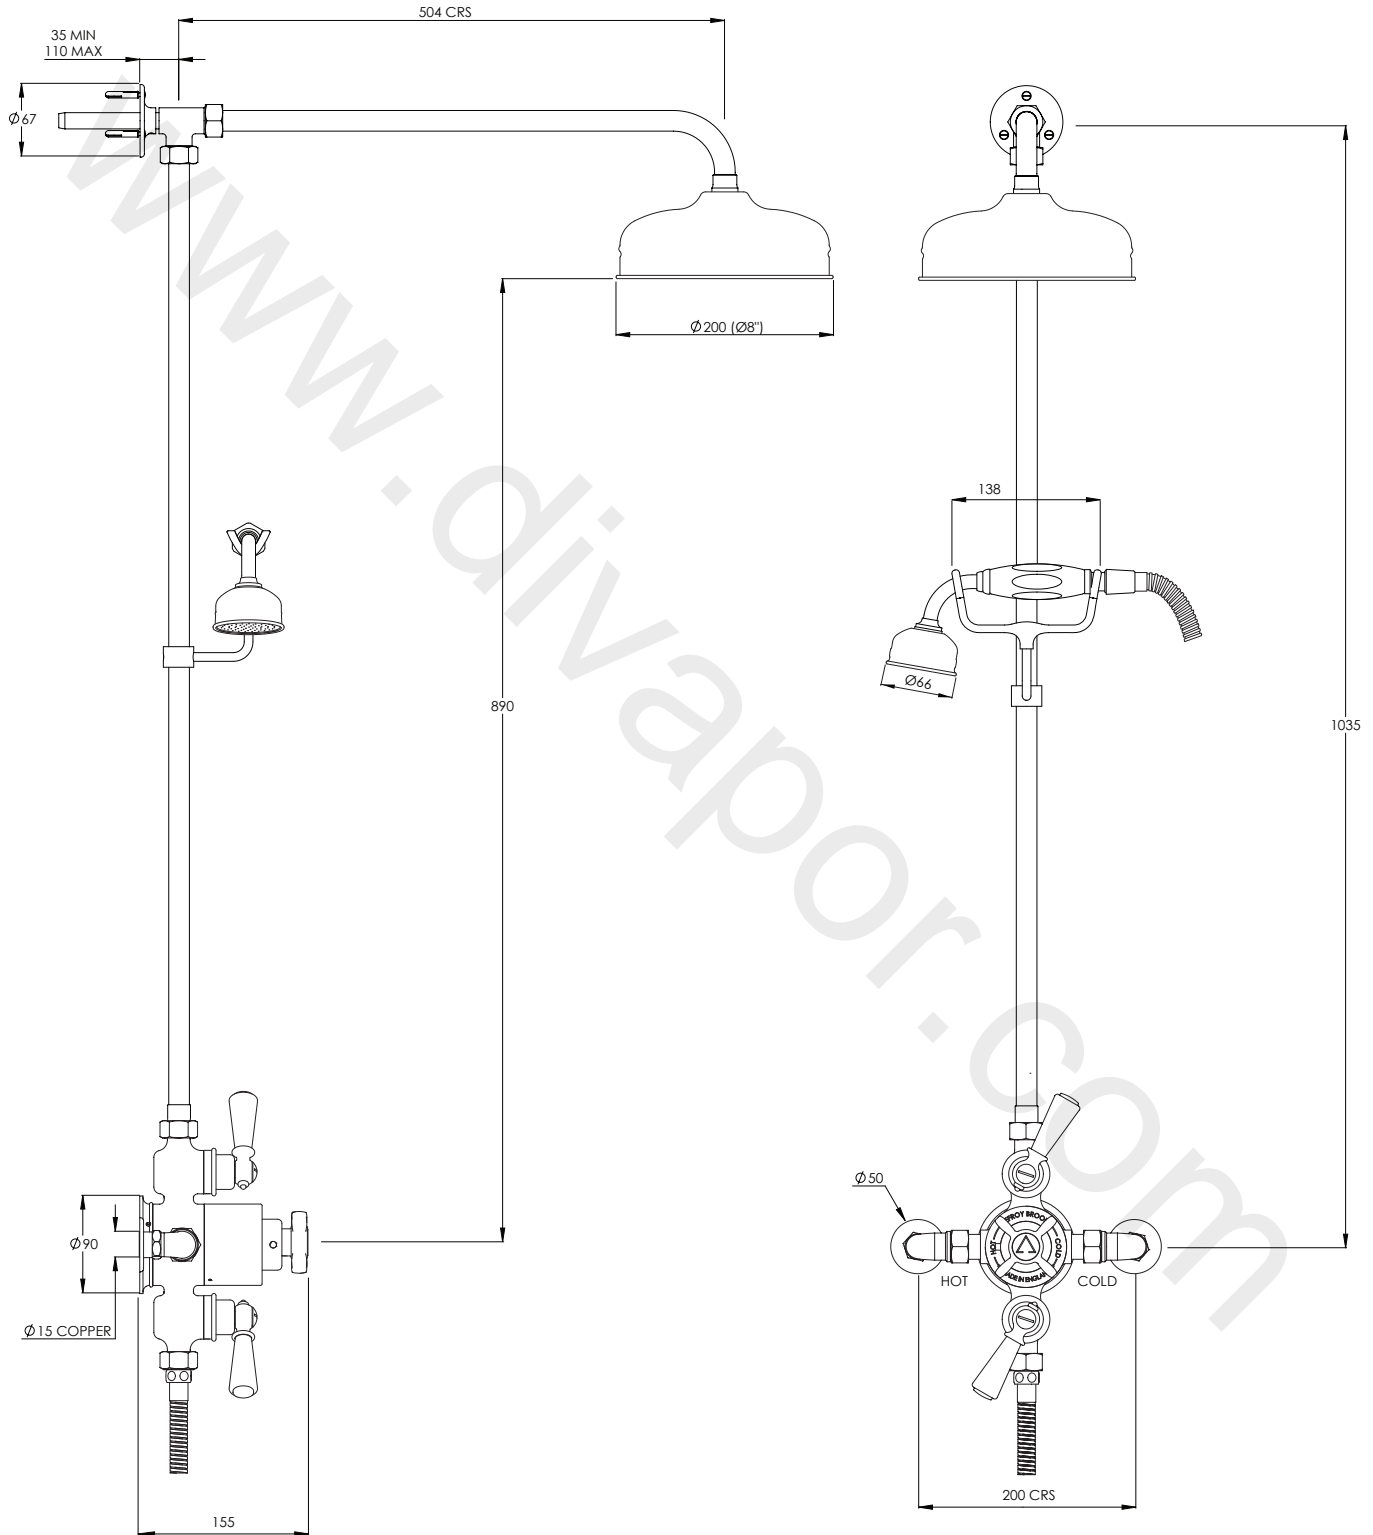

LEFROY BROOKS

IBROC HOUSE ESSEX ROAD
HODDESDON HERTS EN11 0QS UK
T: +44 (0)1992 708 316 F: +44 (0)1992 708 317

BL8742

CLASSIC BLACK EXPOSED DUAL CONTROL THERMOSTATIC VALVE WITH RISER, 8" ROSE, HANDSET & ADJUSTABLE RISER PIPE BRACKET.

DIMENSIONAL DATA SHEET

DATE: 11/08/2020

REVISION: A

COPYRIGHT © LBIP LTD. ALL RIGHTS RESERVED

DIMENSIONS IN MILLIMETRES

WHILST EVERY EFFORT IS MADE TO ENSURE THE ACCURACY OF THESE DATA SHEETS THEY ARE SUBJECT TO CHANGE WITHOUT NOTICE AS PART OF THE COMPANY'S PRODUCT DEVELOPMENT PROCESS