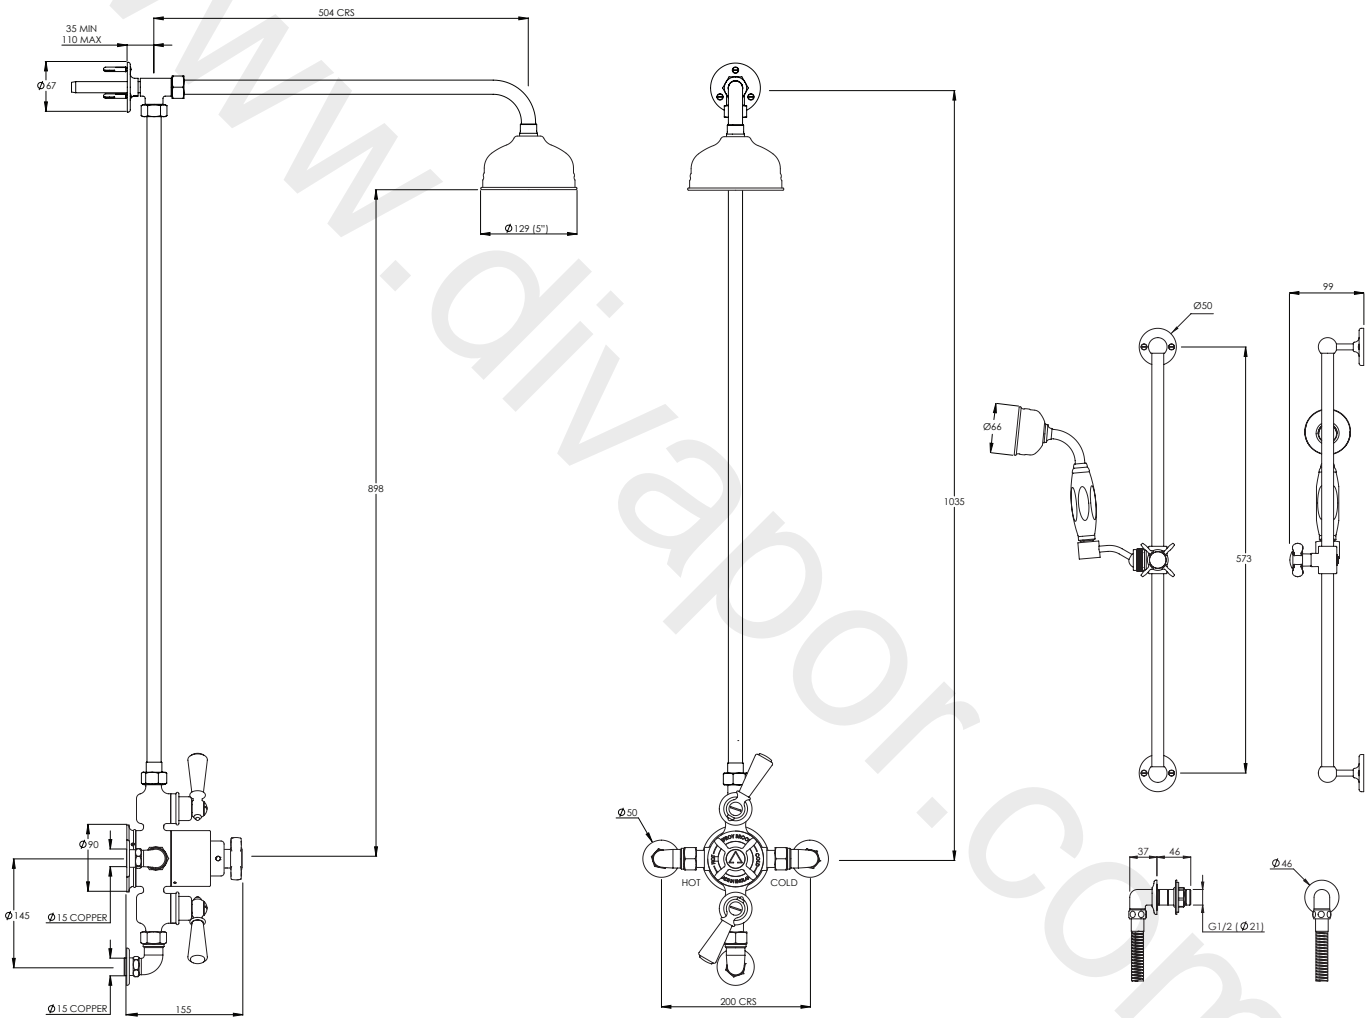

LEFROY BROOKS

IBROC HOUSE ESSEX ROAD
HODDESDON HERTS EN11 0QS UK
T: +44 (0)1992 708 316 F: +44 (0)1992 708 317

BL8748

CLASSIC BLACK EXPOSED DUAL CONTROL THERMO-
STATIC VALVE, 5" ROSE, SLIDING RAIL, HANDSET &
SHOWER KIT.

DIMENSIONAL DATA SHEET

DATE: 11/08/2020

REVISION: A

COPYRIGHT © LBIP LTD. ALL RIGHTS RESERVED

DIMENSIONS IN MILLIMETRES

WHILST EVERY EFFORT IS MADE TO ENSURE THE ACCURACY OF THESE DATA SHEETS THEY ARE SUBJECT TO CHANGE WITHOUT NOTICE AS PART OF THE COMPANY'S PRODUCT DEVELOPMENT PROCESS