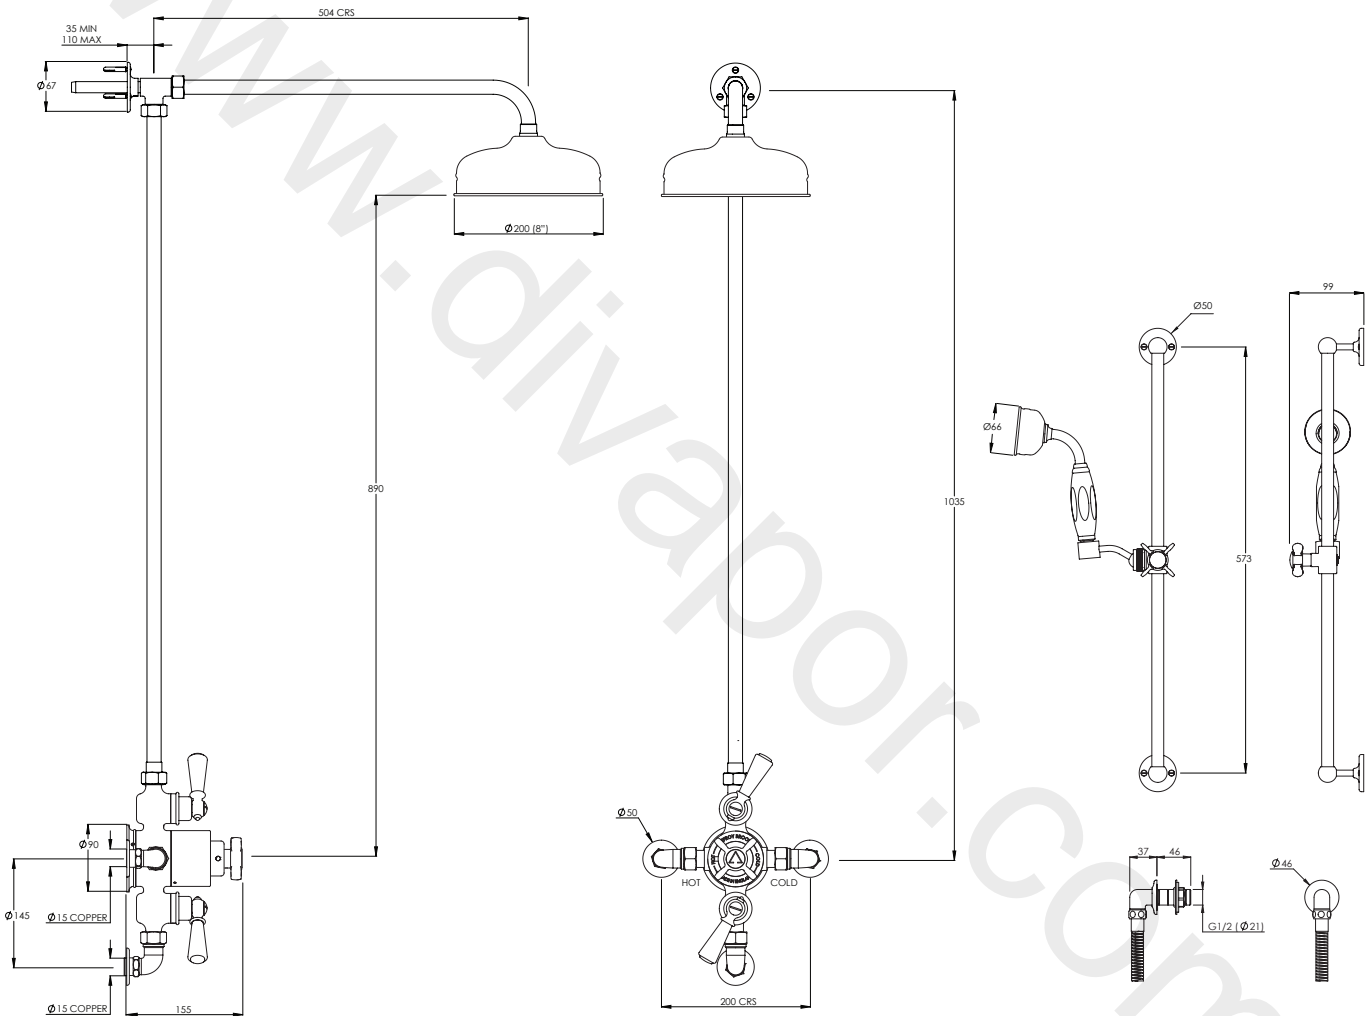

# BL8749

CLASSIC BLACK EXPOSED DUAL CONTROL THERMO-  
STATIC VALVE, 8" ROSE, SLIDING RAIL, HANDSET &  
SHOWER KIT.

## DIMENSIONAL DATA SHEET

DATE: 11/08/2020

REVISION: A

COPYRIGHT © LBIP LTD. ALL RIGHTS RESERVED

DIMENSIONS IN MILLIMETRES

WHILST EVERY EFFORT IS MADE TO ENSURE THE ACCURACY OF THESE DATA SHEETS THEY ARE SUBJECT TO CHANGE WITHOUT NOTICE AS PART OF THE COMPANY'S PRODUCT DEVELOPMENT PROCESS