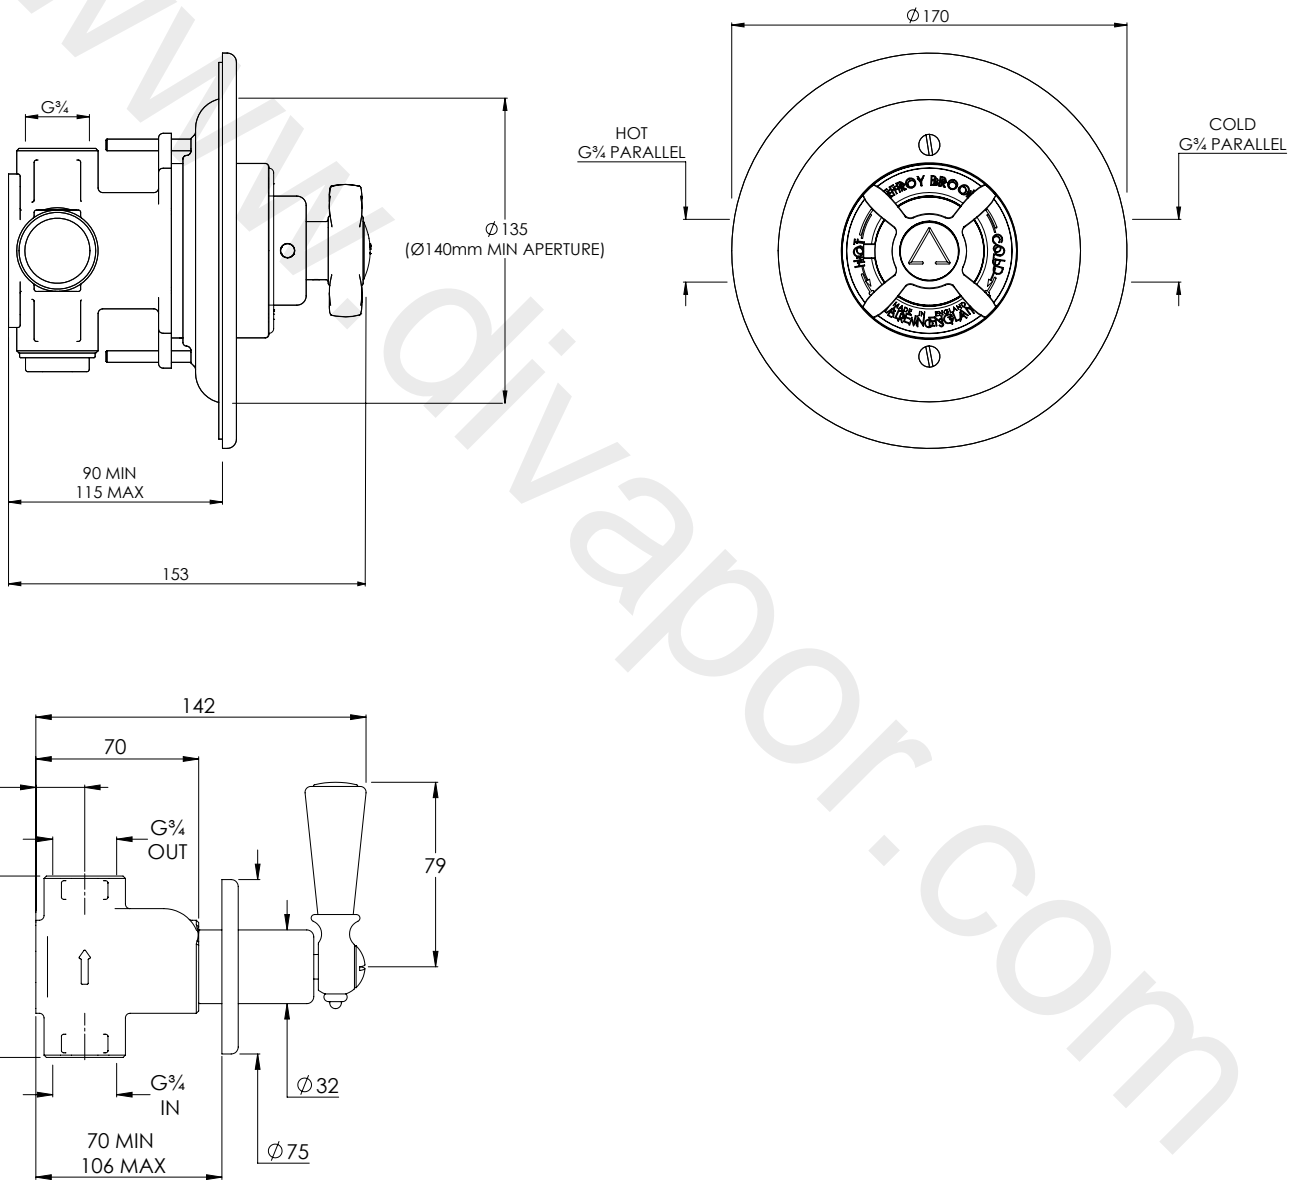

LEFROY BROOKS

IBROC HOUSE ESSEX ROAD
HODDESDON HERTS EN11 0QS UK
T: +44 (0)1992 708 316 F: +44 (0)1992 708 317

BL8801

CLASSIC BLACK ARCHIPELAGO THERMOSTATIC
VALVE AND FLOW CONTROL

DIMENSIONAL DATA SHEET

DATE: 14/08/2020

REVISION: A

COPYRIGHT © LBIP LTD. ALL RIGHTS RESERVED

DIMENSIONS IN MILLIMETRES

WHILST EVERY EFFORT IS MADE TO ENSURE THE ACCURACY OF THESE DATA SHEETS THEY ARE SUBJECT TO CHANGE WITHOUT NOTICE AS PART OF THE COMPANY'S PRODUCT DEVELOPMENT PROCESS