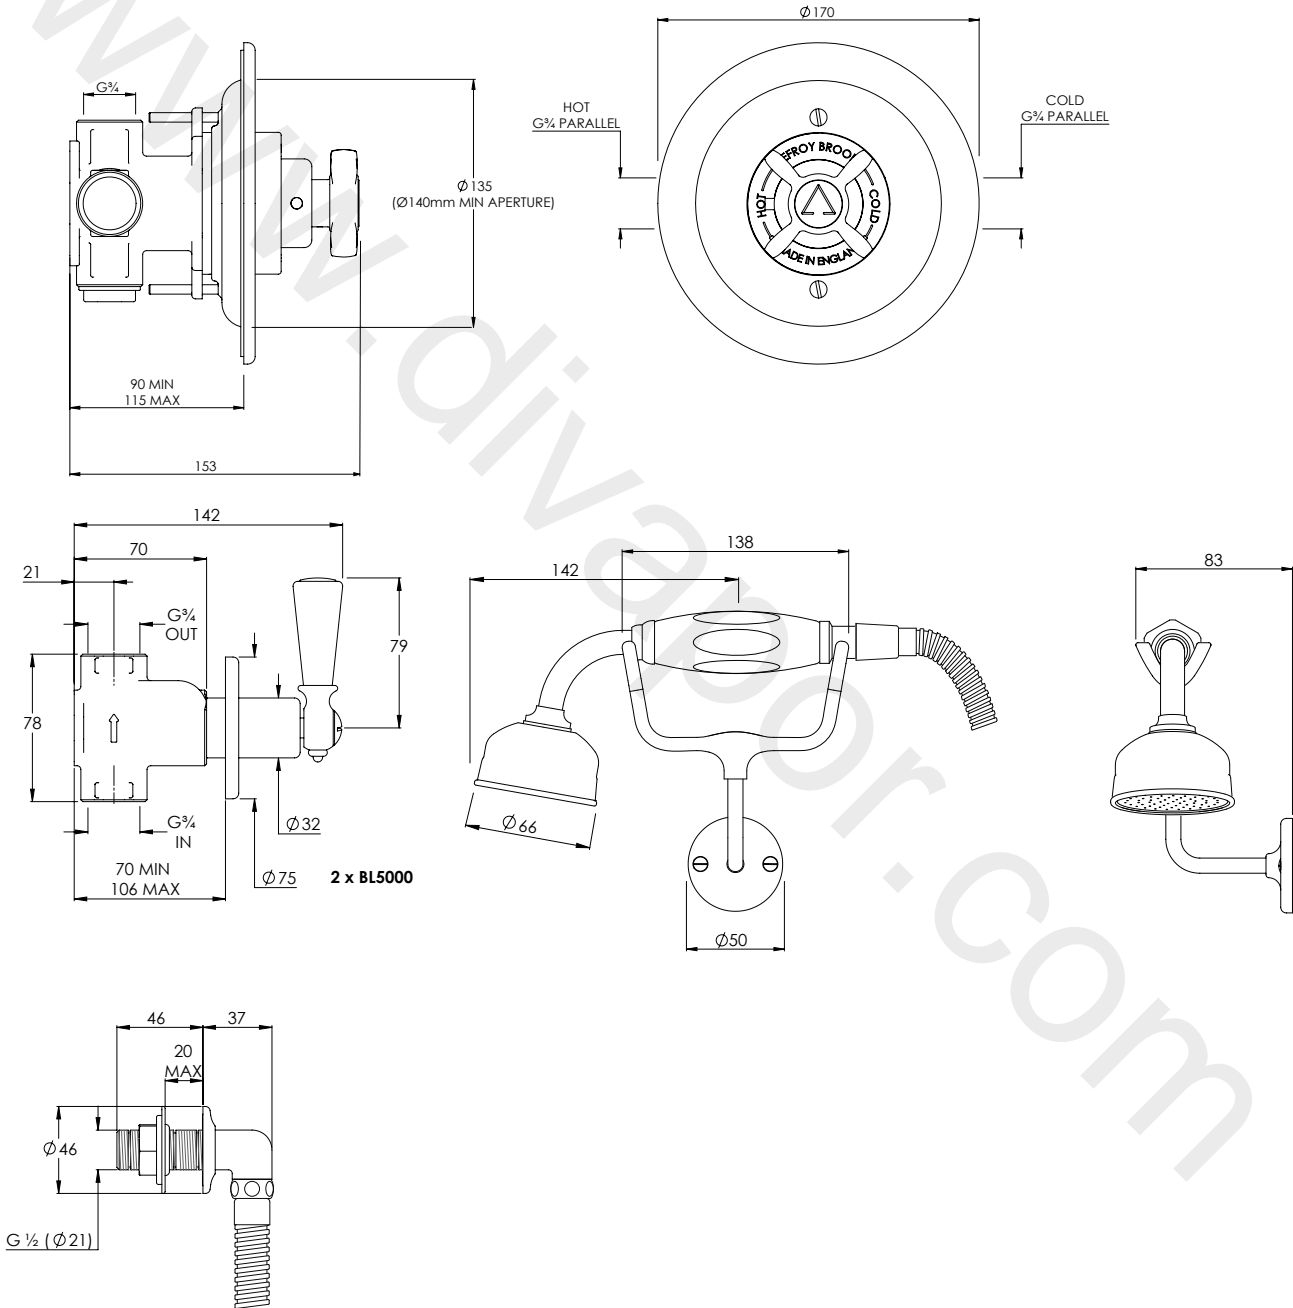

LEFROY BROOKS

IBROC HOUSE ESSEX ROAD
HODDESDON HERTS EN11 0QS UK
T: +44 (0)1992 708 316 F: +44 (0)1992 708 317

BL8803

CLASSIC BLACK ARCHIPELAGO THERMOSTATIC VALVE
WITH FLOW CONTROLS & HAND SHOWER

DIMENSIONAL DATA SHEET

DATE: 11/01/2021

REVISION: A

COPYRIGHT © LBIP LTD. ALL RIGHTS RESERVED

DIMENSIONS IN MILLIMETRES

WHILST EVERY EFFORT IS MADE TO ENSURE THE ACCURACY OF THESE DATA SHEETS THEY ARE SUBJECT TO CHANGE WITHOUT NOTICE AS PART OF THE COMPANY'S PRODUCT DEVELOPMENT PROCESS