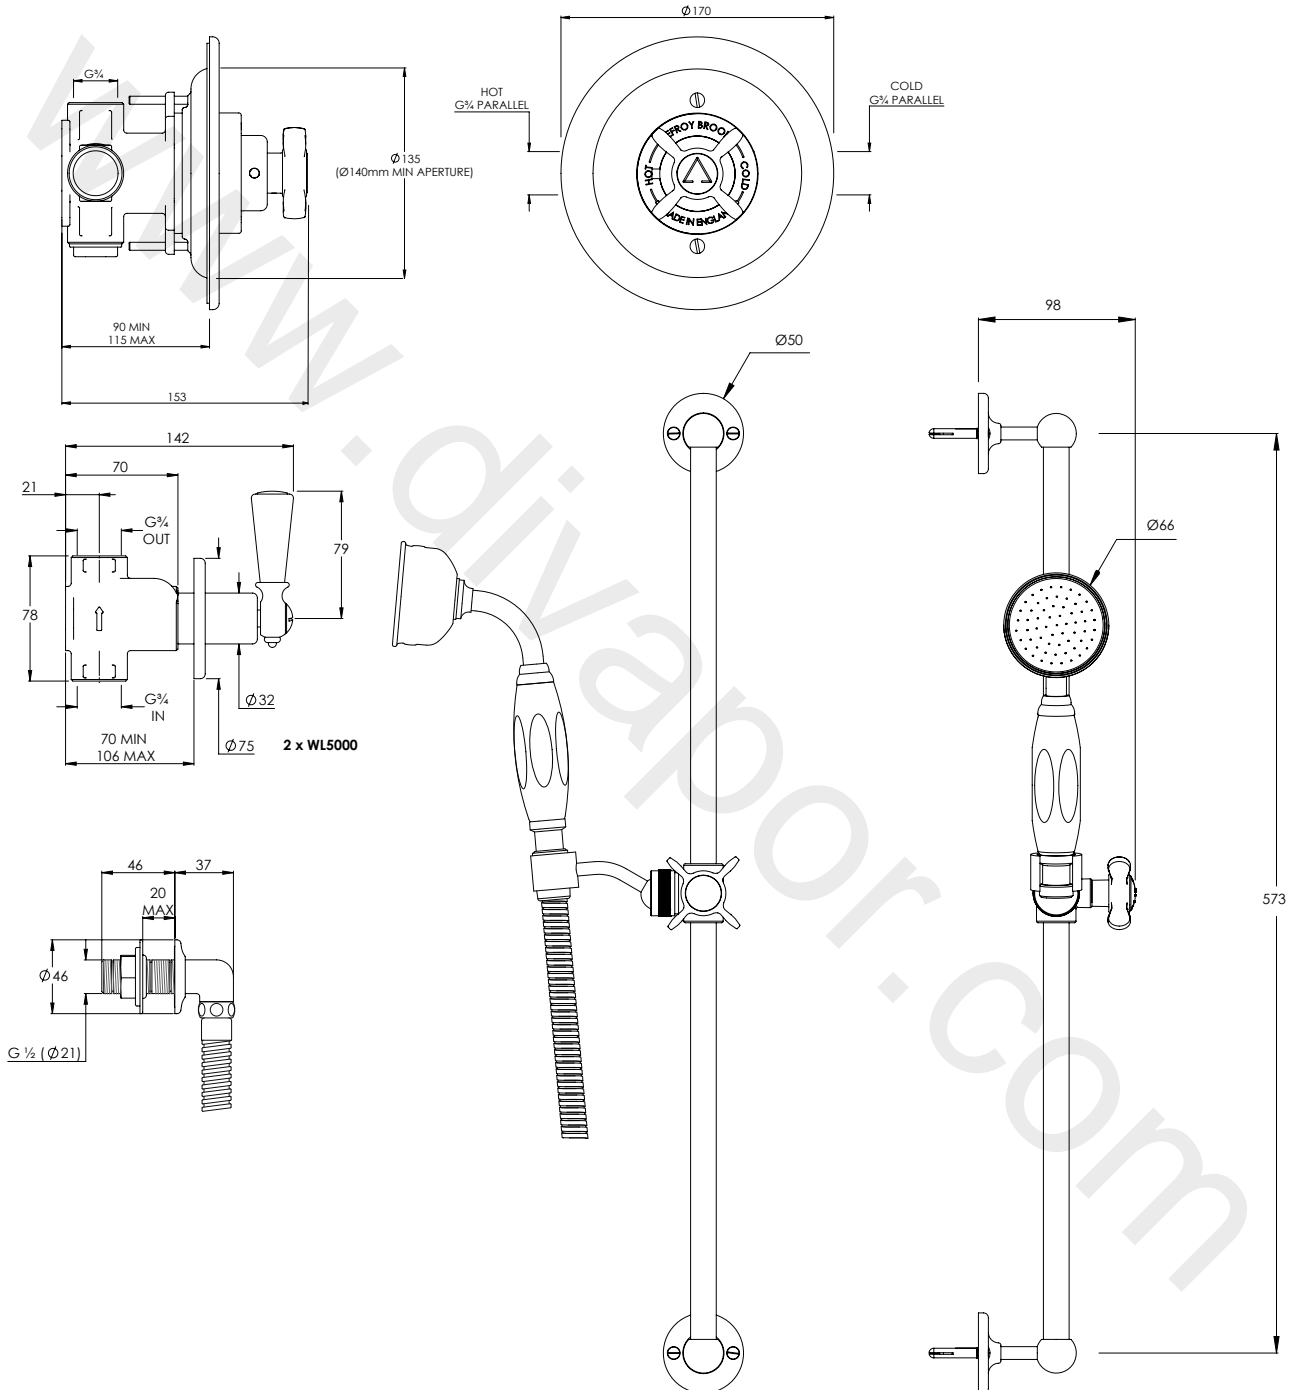

LEFROY BROOKS

IBROC HOUSE ESSEX ROAD
HODDESDON HERTS EN11 0QS UK
T: +44 (0)1992 708 316 F: +44 (0)1992 708 317

BL8804

CLASSIC BLACK ARCHIPELAGO THERMOSTATIC VALVE
WITH FLOW CONTROLS & HAND SHOWER ON SLIDING
RAIL

DIMENSIONAL DATA SHEET

DATE: 11/01/2021

REVISION: A

COPYRIGHT © LBIP LTD. ALL RIGHTS RESERVED

DIMENSIONS IN MILLIMETRES

WHILST EVERY EFFORT IS MADE TO ENSURE THE ACCURACY OF THESE DATA SHEETS THEY ARE SUBJECT TO CHANGE WITHOUT NOTICE AS PART OF THE COMPANY'S PRODUCT DEVELOPMENT PROCESS