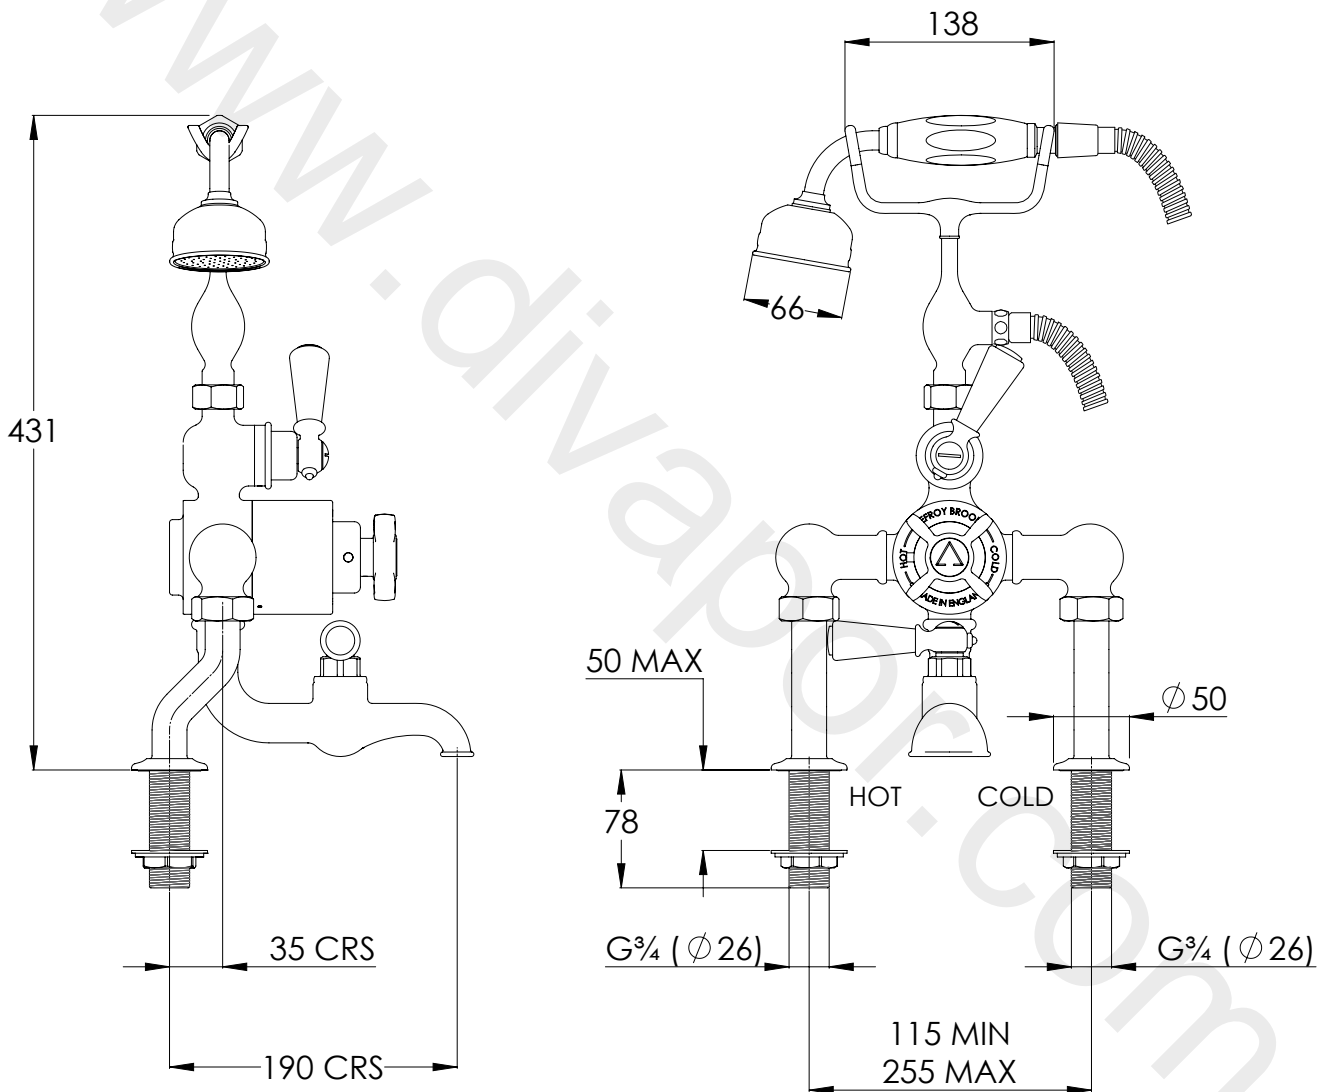

LEFROY BROOKS

IBROC HOUSE ESSEX ROAD
HODDESDON HERTS EN11 0QS UK
T: +44 (0)1992 708 316 F: +44 (0)1992 708 317

DM/BL8823

CLASSIC BLACK DECK MOUNTED THERMO-
STATIC BATH SHOWER MIXER WITH CRADLE &
CLASSIC HANDSET

DIMENSIONAL DATA SHEET

DATE: 14/06/2019

REVISION: A

COPYRIGHT © LBIP LTD. ALL RIGHTS RESERVED

DIMENSIONS IN MILLIMETRES

WHILST EVERY EFFORT IS MADE TO ENSURE THE ACCURACY OF THESE DATA SHEETS THEY ARE SUBJECT TO CHANGE WITHOUT NOTICE AS PART OF THE COMPANY'S PRODUCT DEVELOPMENT PROCESS