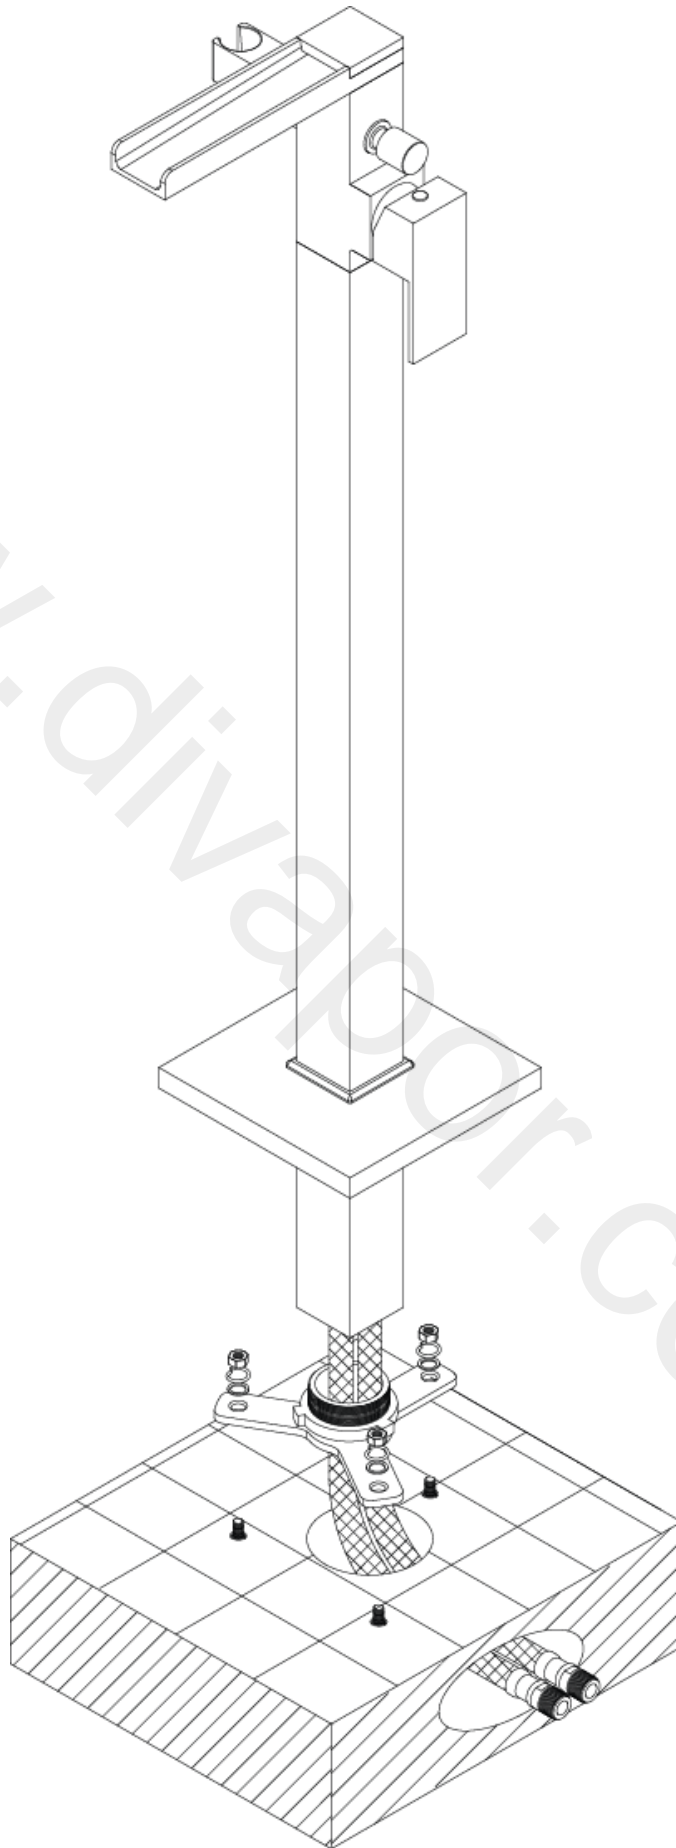

# Milano

Freestanding Bath Shower Mixer

Installation Guide

 Style may vary

# Installation

---

*Tools required for installing:*

1

2

3

4

5