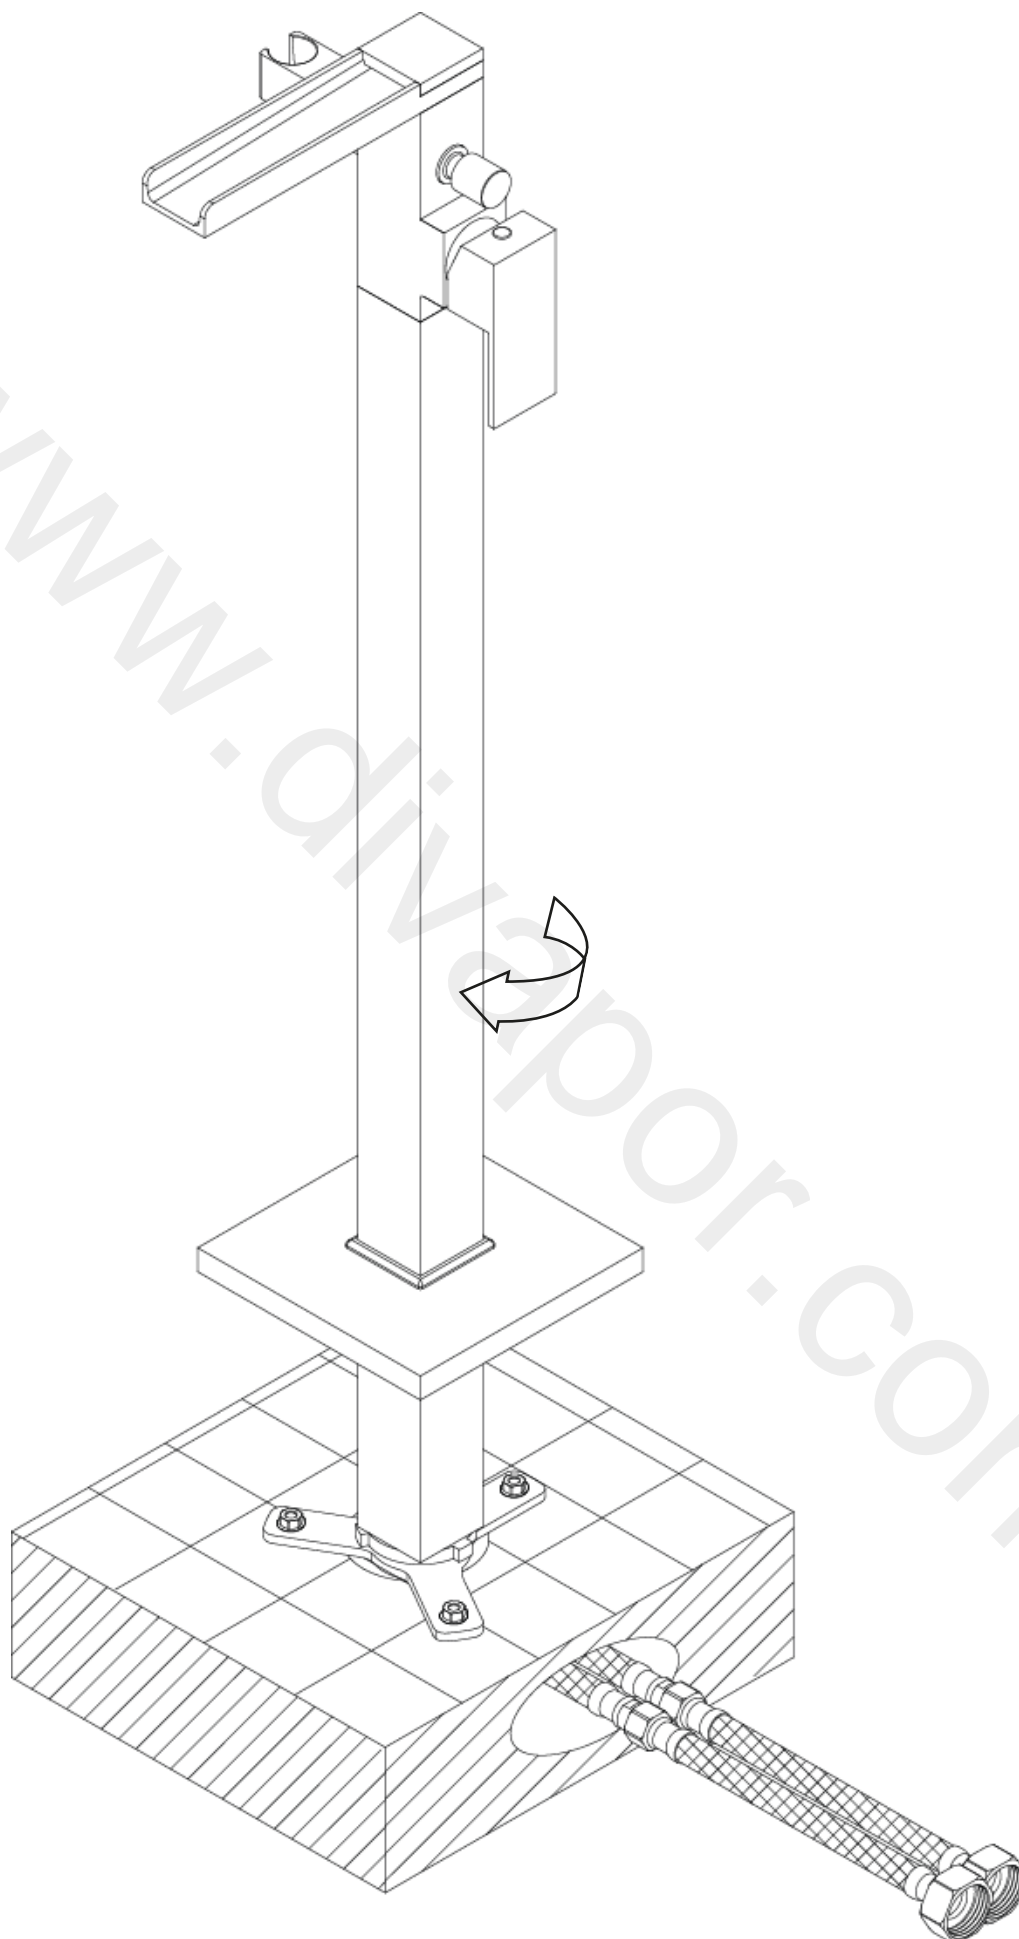

# Milano

Freestanding Bath Shower Mixer

Installation Guide

 Style may vary

# Installation

---

*Tools required for installing:*

1

2

3

4

5