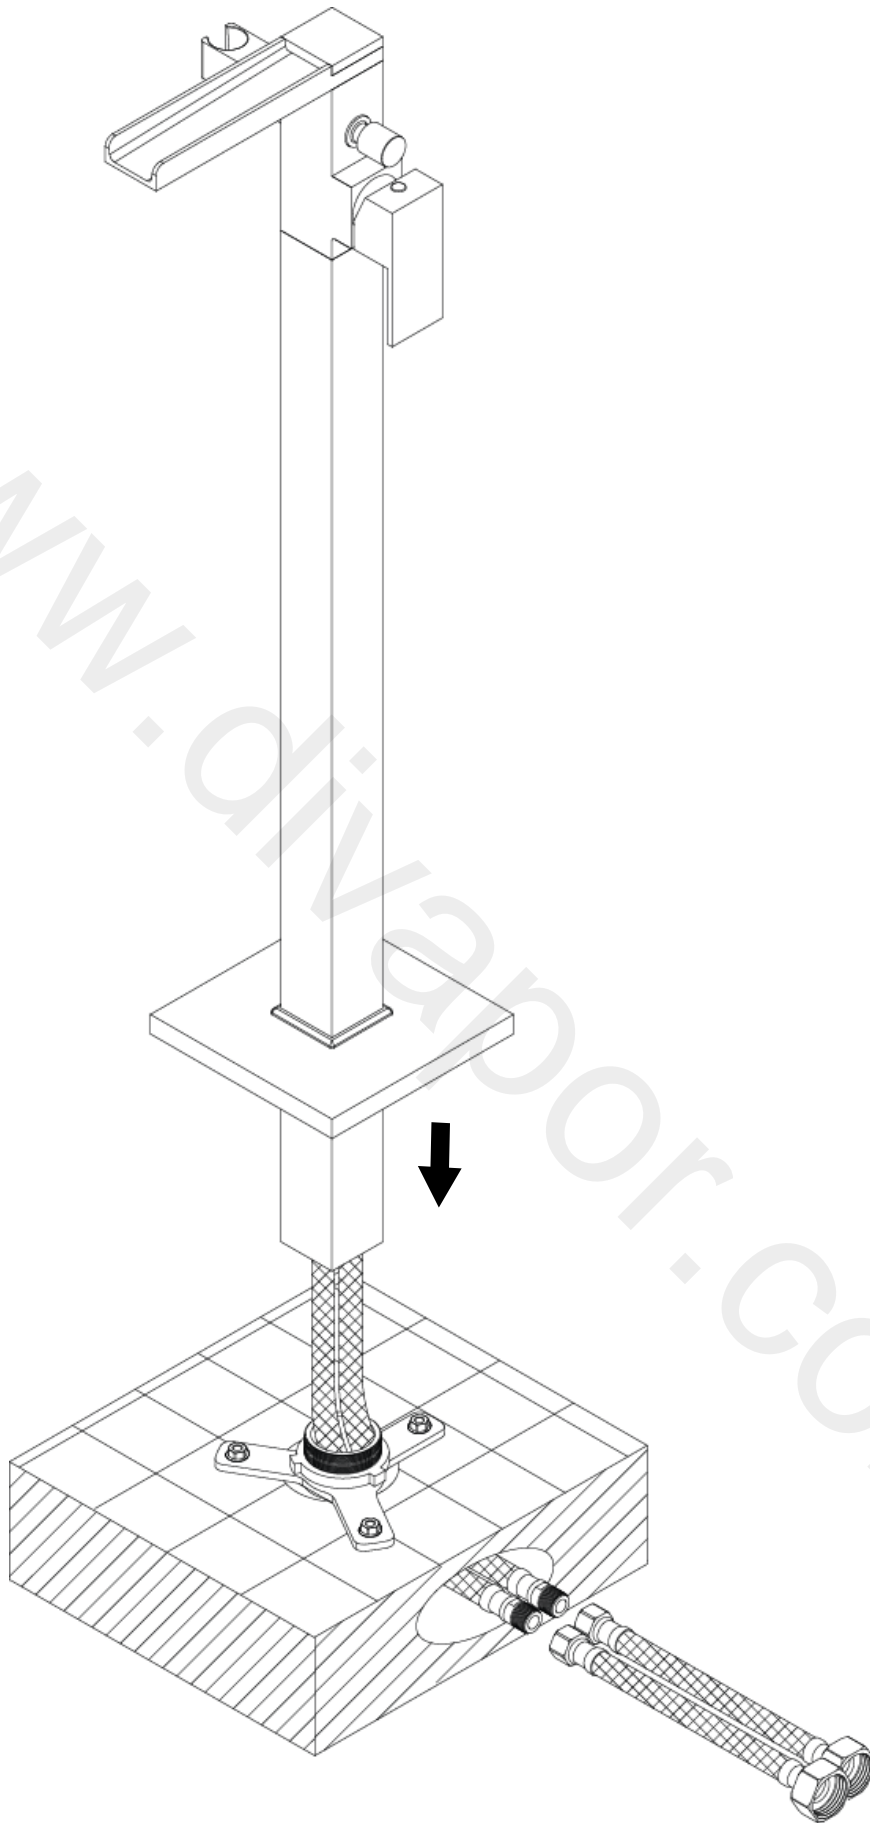

# Milano

Freestanding Bath Shower Mixer

Installation Guide

 Style may vary

# Installation

---

*Tools required for installing:*

1

2

3

4

5