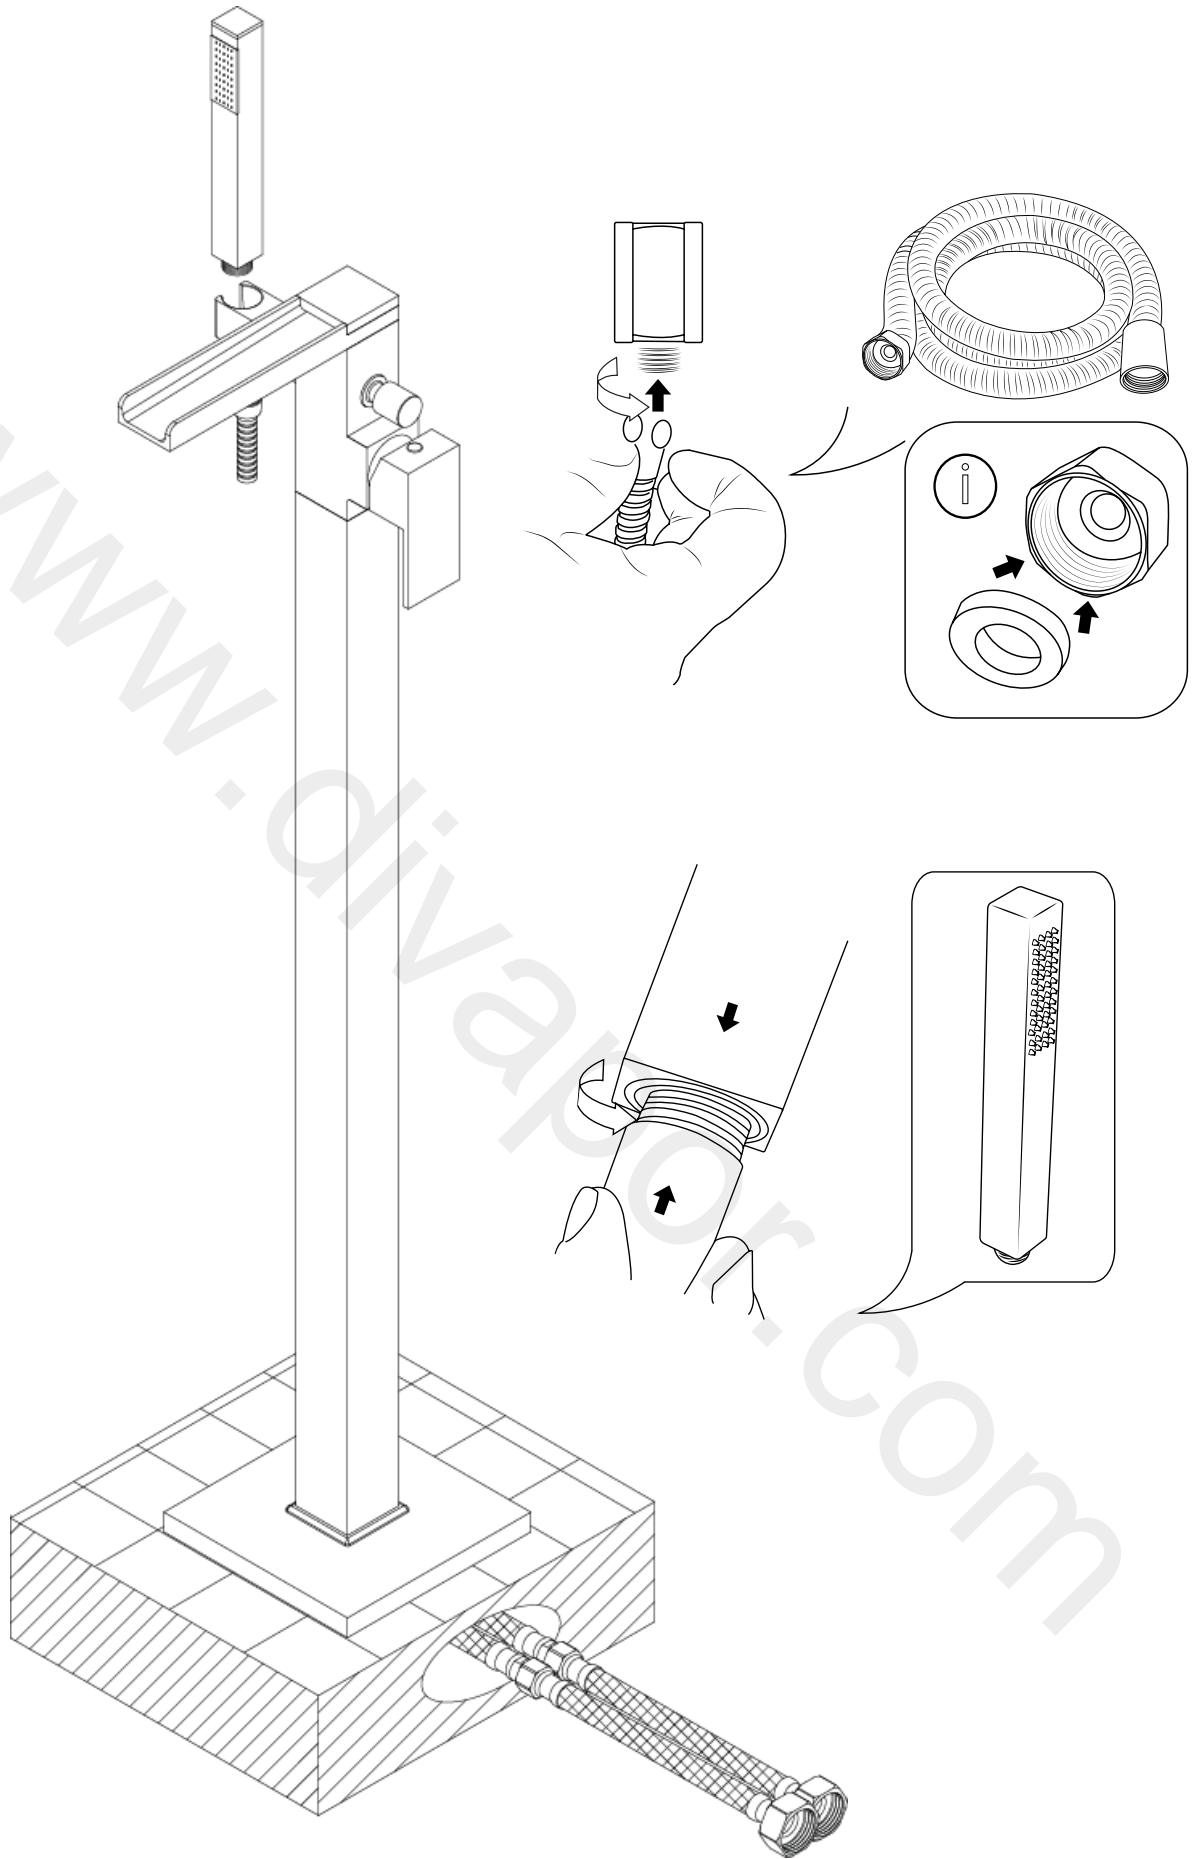

# Milano

Freestanding Bath Shower Mixer

Installation Guide

 Style may vary

# Installation

---

*Tools required for installing:*

1

2

3

4

5