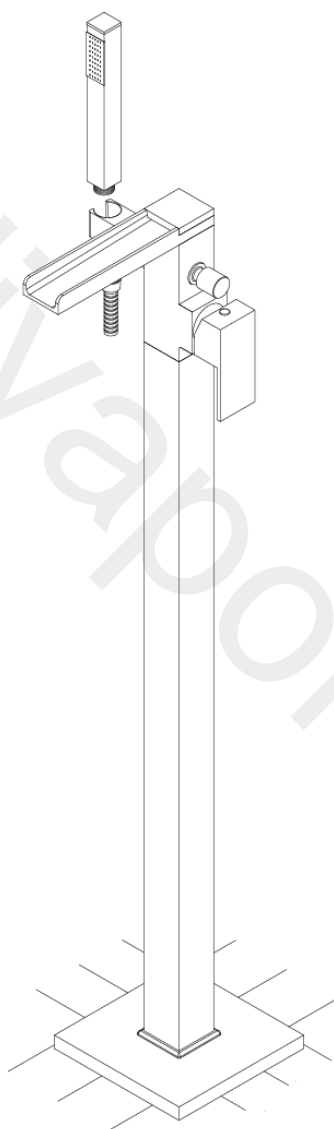

# Milano

Freestanding Bath Shower Mixer

Installation Guide

 Style may vary