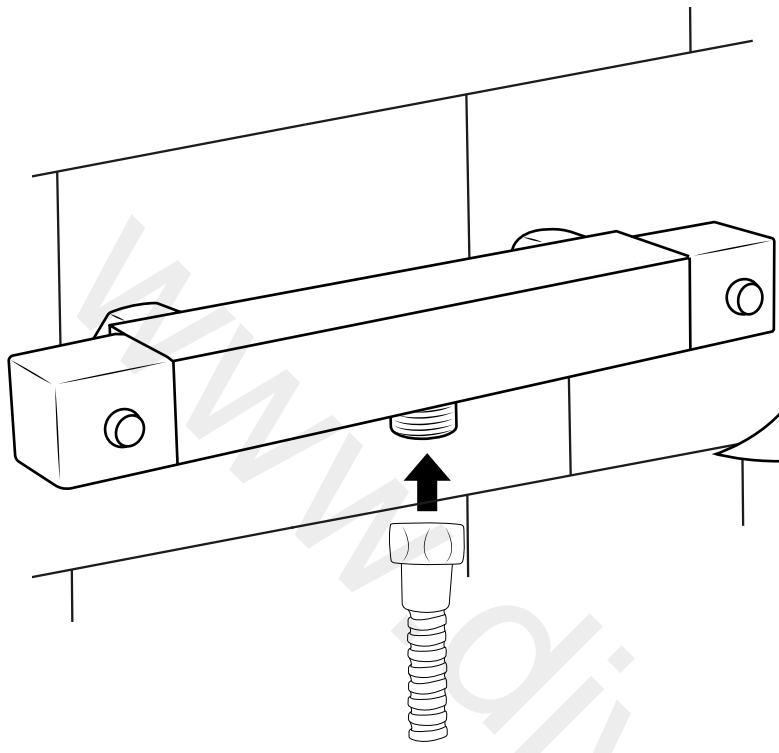

8

Not included

9

Not included