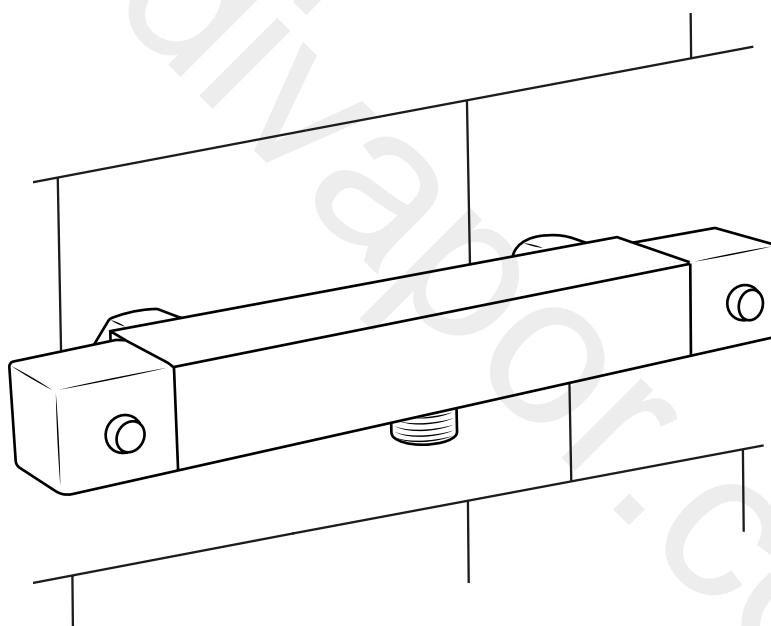

Milano

Bar Shower Mixer Valve

Installation Guide

Style may vary

Installation

Tools required for installing:

Parts included:

x2