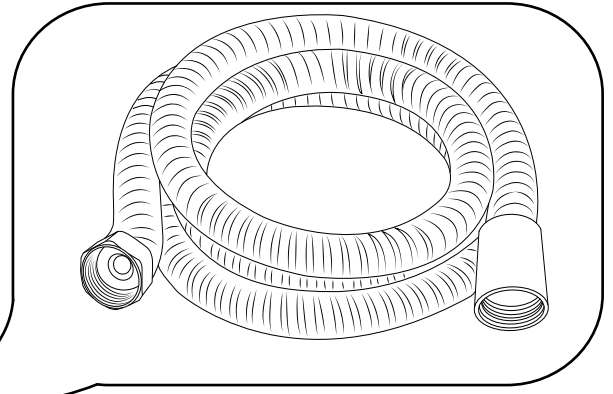

Milano

Bar Shower Mixer Valve

Installation Guide

Style may vary

Installation

Tools required for installing:

Parts included:

x2

7

8

8

Not included

9

Not included