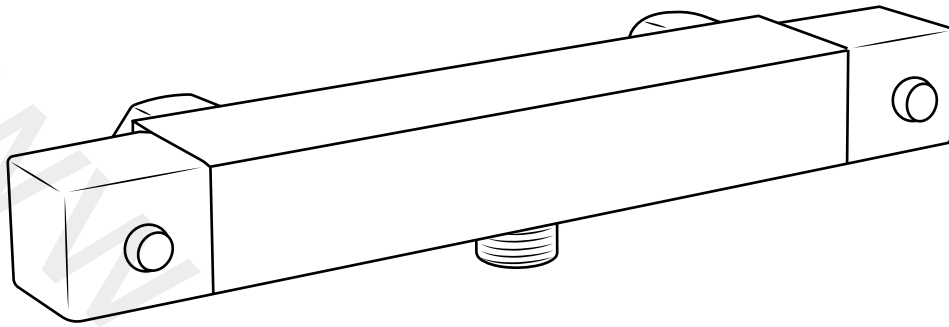

Milano

Bar Shower Mixer Valve

Installation Guide

Style may vary

Installation

Tools required for installing:

Parts included:

x2