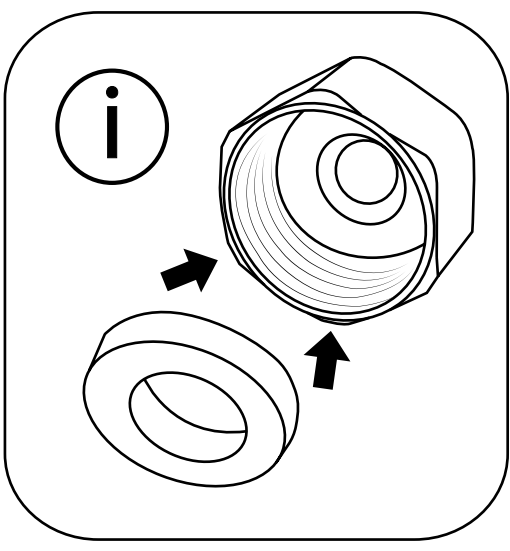

Milano

Bar Shower Mixer Valve

Installation Guide

Style may vary

Installation

Tools required for installing:

Parts included:

x2

7

8

8

Not included

9

Not included