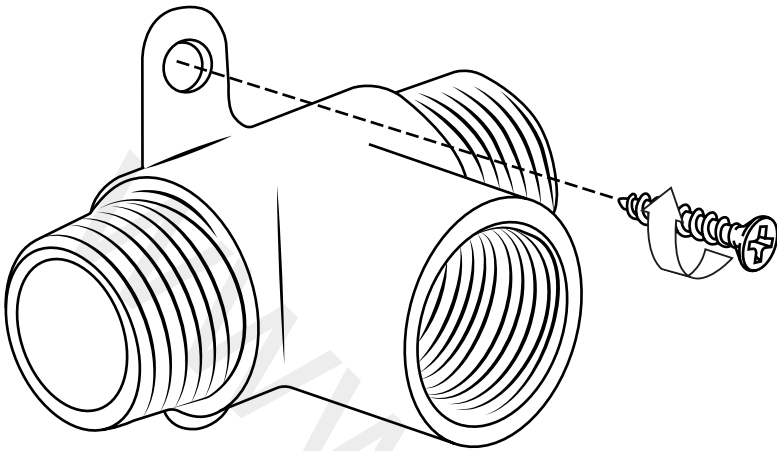

# Milano

Wall Spout

① Style may vary

Installation Guide

## Installation

---

*Tools required for installing:*

---

**Parts included:**

1

2

3