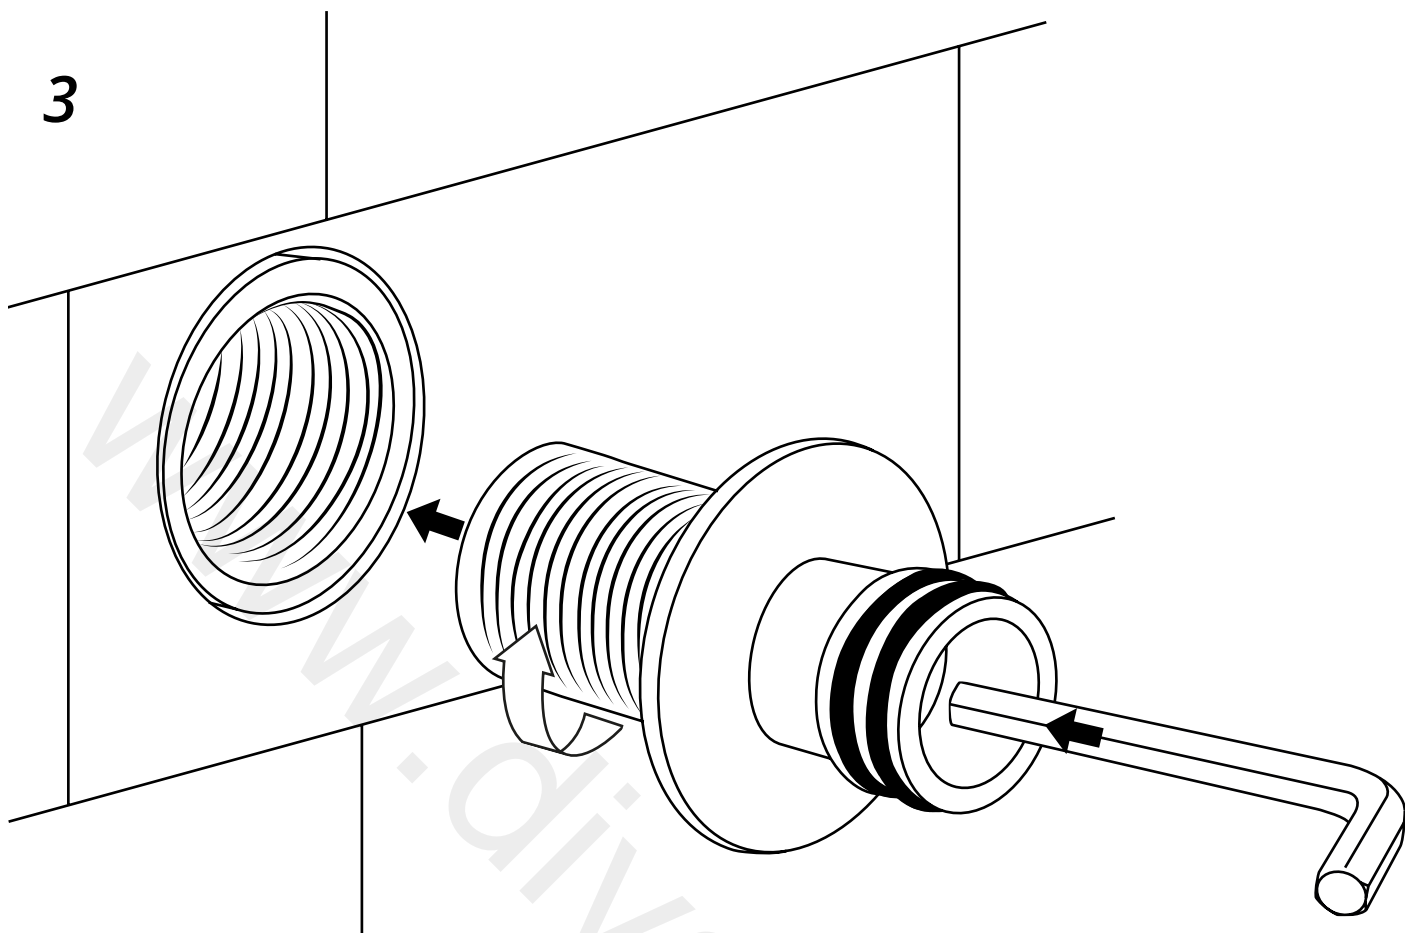

# Milano

Wall Spout

① Style may vary

Installation Guide

## Installation

---

*Tools required for installing:*

---

**Parts included:**

1

2

3