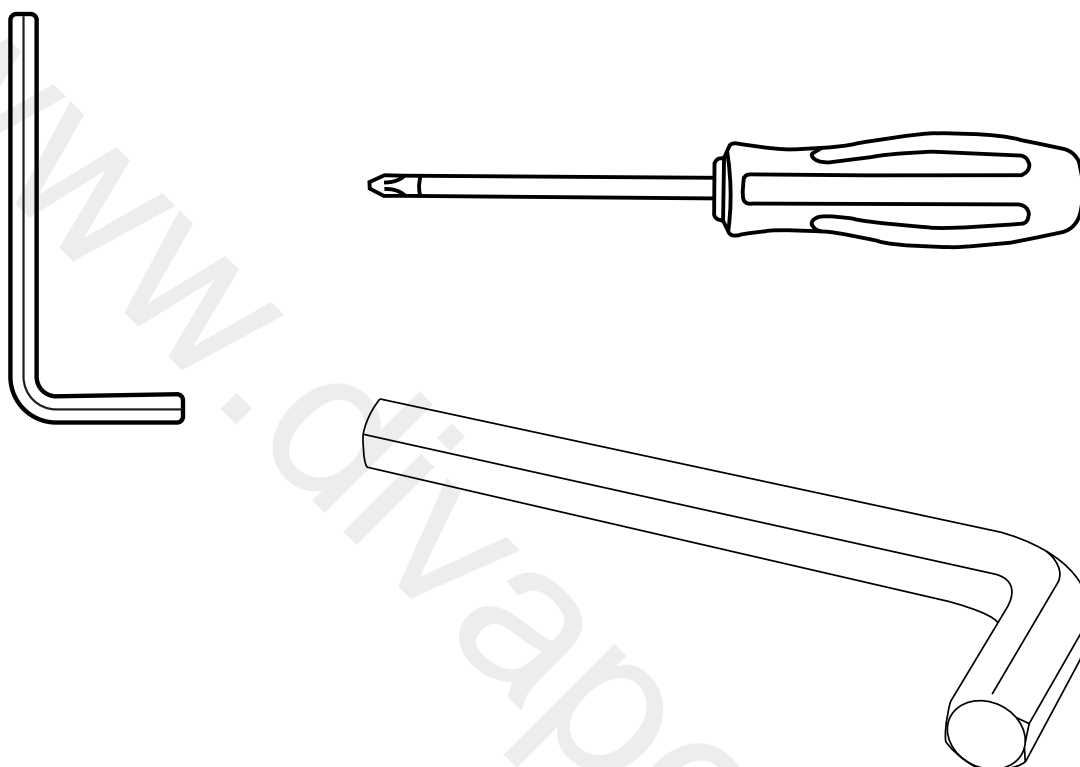

Installation

Tools required for installing: