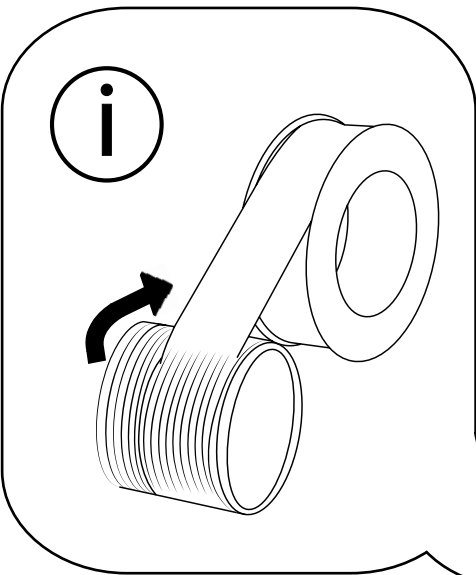

# Milano

Wall Spout

① Style may vary

Installation Guide

## Installation

---

*Tools required for installing:*

---

**Parts included:**

1

2

3