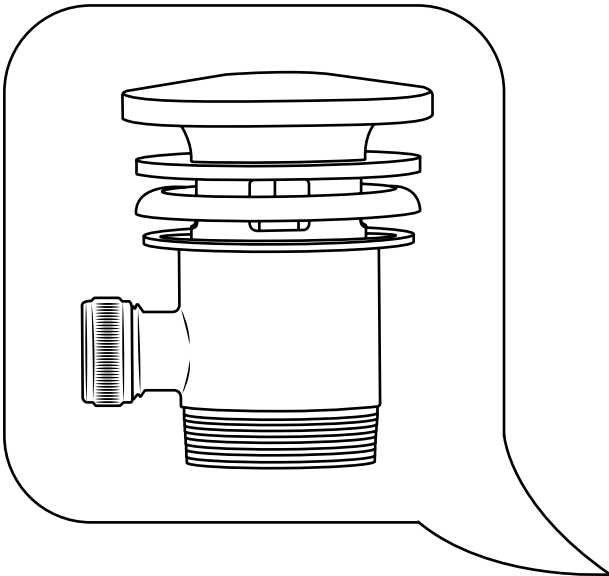

8

i Style may vary