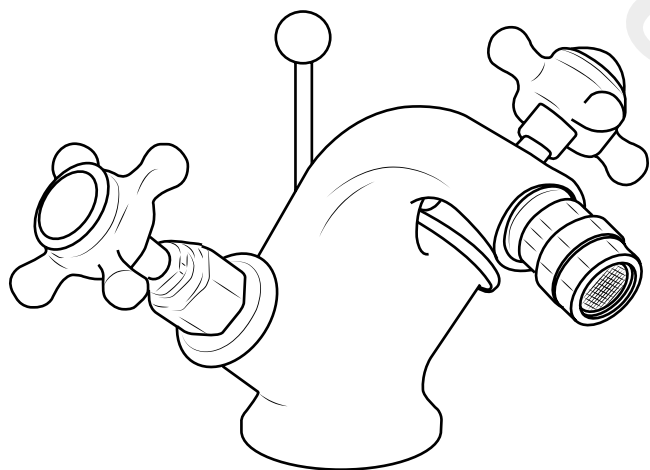

Milano

Traditional Mono Bidet Tap

 Style may vary

Installation Guide

Installation

Tools required for installing:

Parts included:

i Style may vary