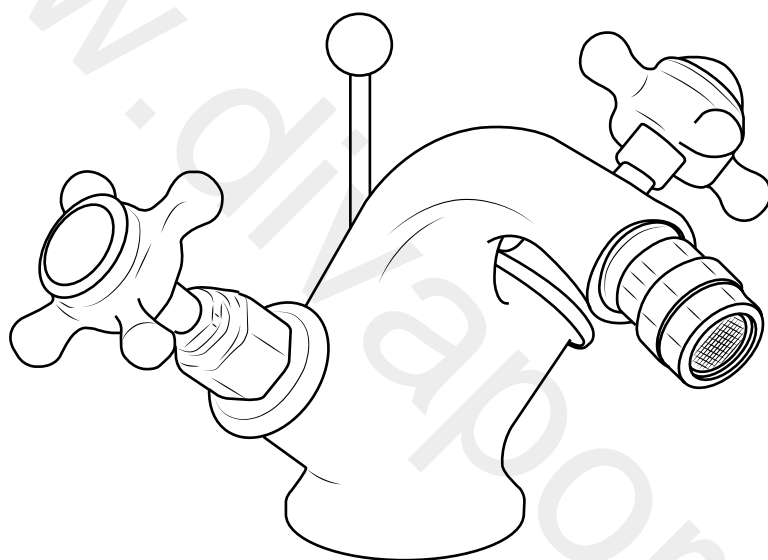

Milano

Traditional Mono Bidet Tap

 Style may vary

Installation Guide

Installation

Tools required for installing:

Parts included:

i Style may vary