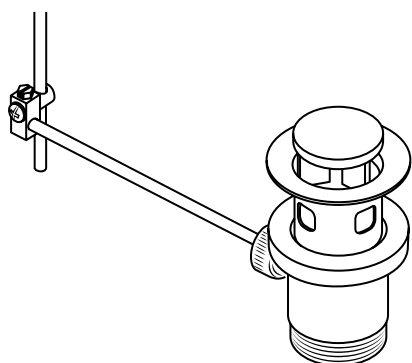

Milano

Traditional Mono Bidet Tap

 Style may vary

Installation Guide

Installation

Tools required for installing:

Parts included:

i Style may vary