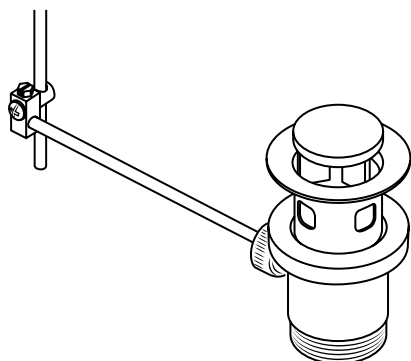

Milano

Traditional Mono Bidet Tap

 Style may vary

Installation Guide

Installation

Tools required for installing:

Parts included:

i Style may vary