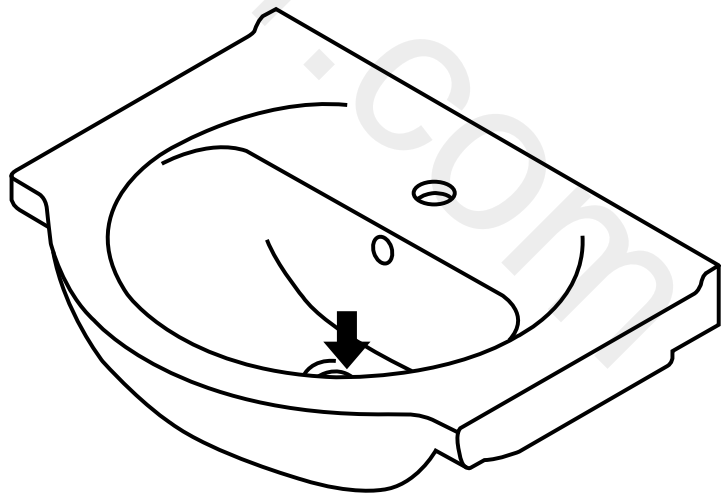

8

i Style may vary