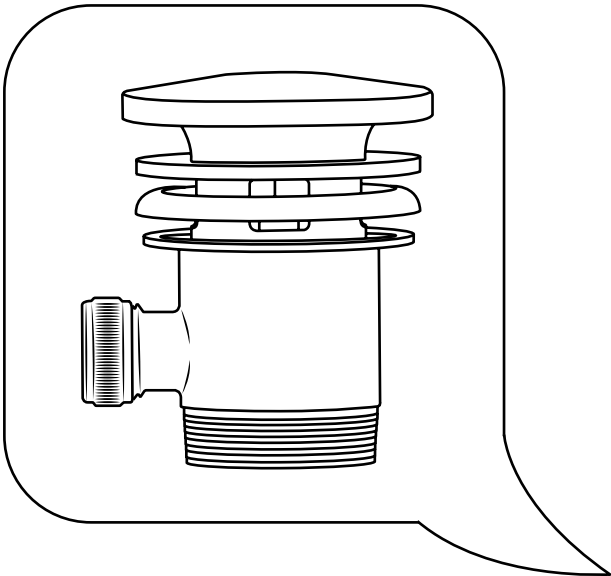

8

i Style may vary