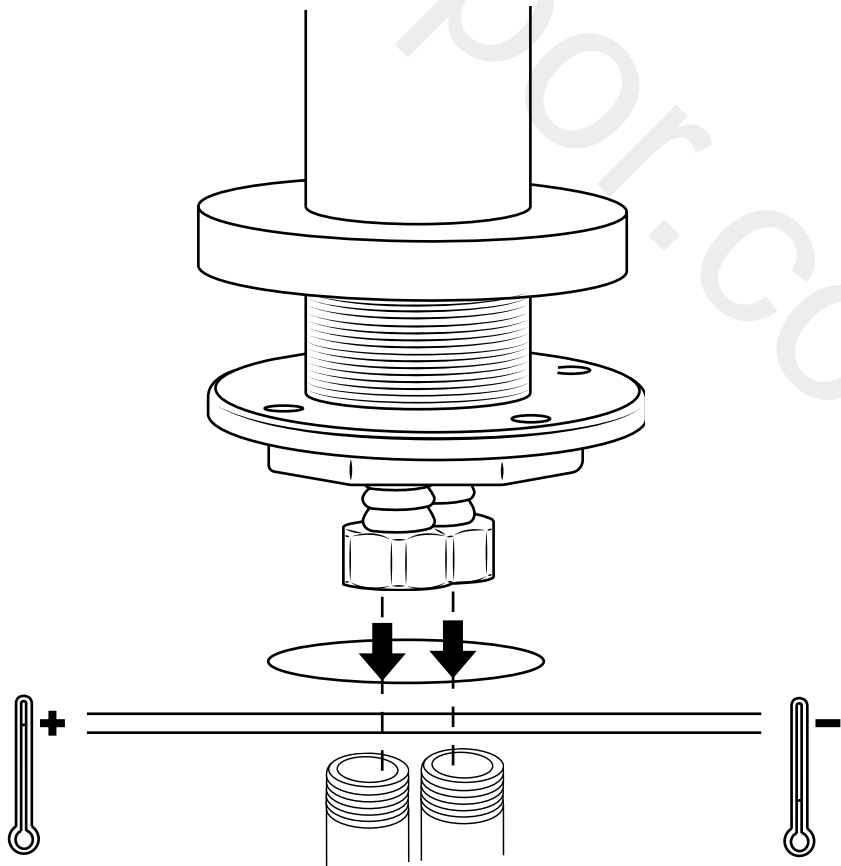

# Milano

Freestanding Mono Bath Shower Mixer Tap

Installation Guide

# Installation

---

*Tools required for installing:*

**Parts included:**

**x4**

**x4**

1

2