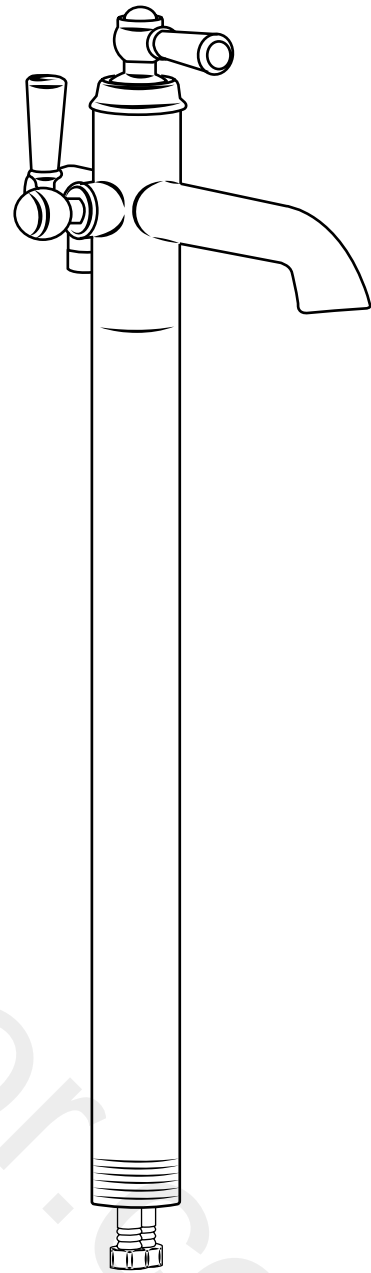

# Milano

Freestanding Mono Bath Shower Mixer Tap

Installation Guide

# Installation

---

*Tools required for installing:*

**Parts included:**

**x4**

**x4**

1

2

3

4

5

6

7

8

9

10