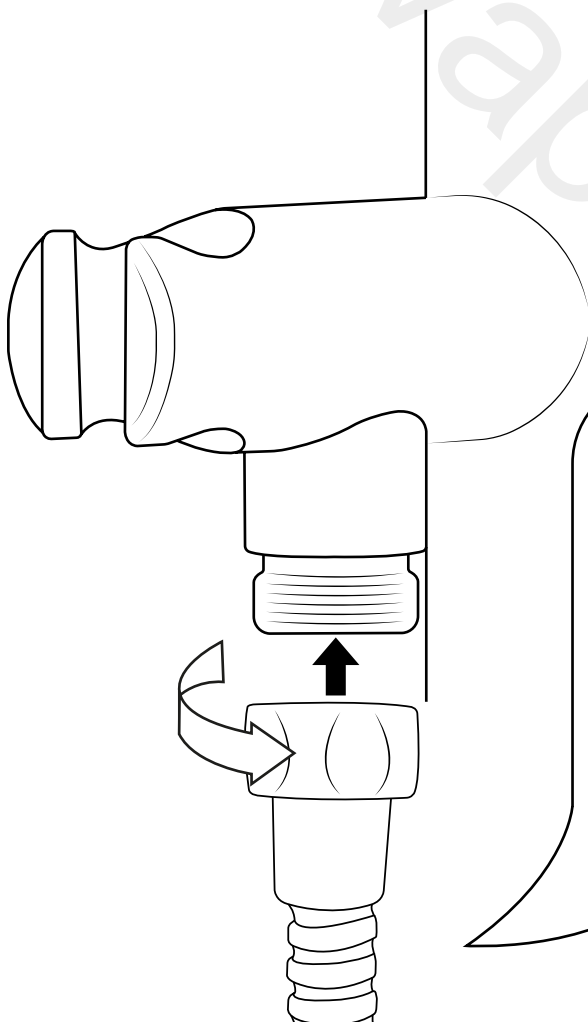

# Milano

Freestanding Mono Bath Shower Mixer Tap

Installation Guide

# Installation

---

*Tools required for installing:*

**Parts included:**

**x4**

**x4**

1

2

3

4

5

6

7

8

9

10