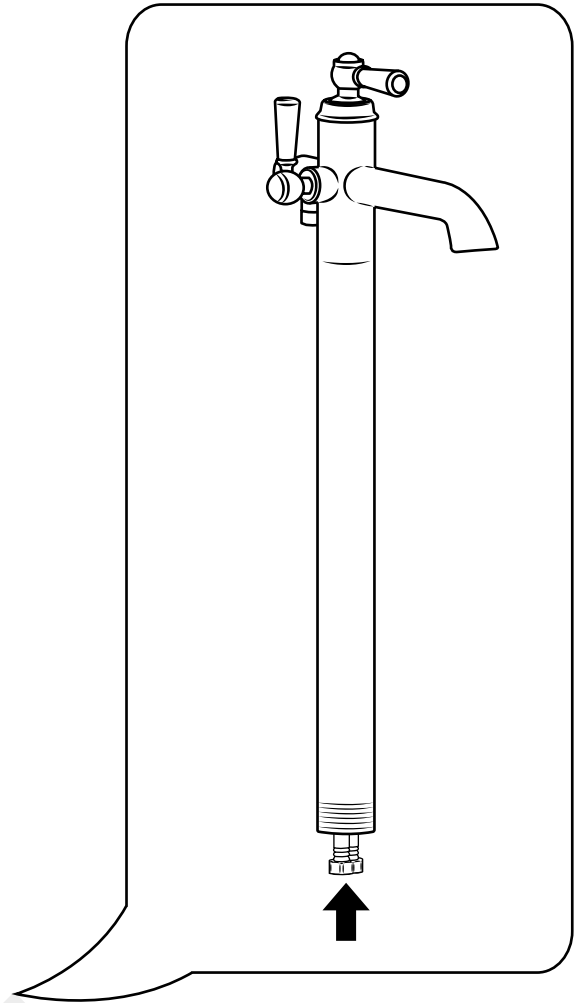

# Milano

Freestanding Mono Bath Shower Mixer Tap

Installation Guide

# Installation

---

*Tools required for installing:*

**Parts included:**

**x4**

**x4**

1

2