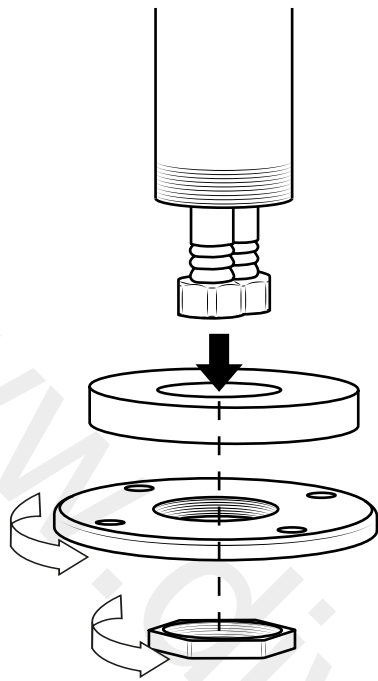

# Milano

Freestanding Mono Bath Shower Mixer Tap

Installation Guide

# Installation

---

*Tools required for installing:*

**Parts included:**

**x4**

**x4**

1

2