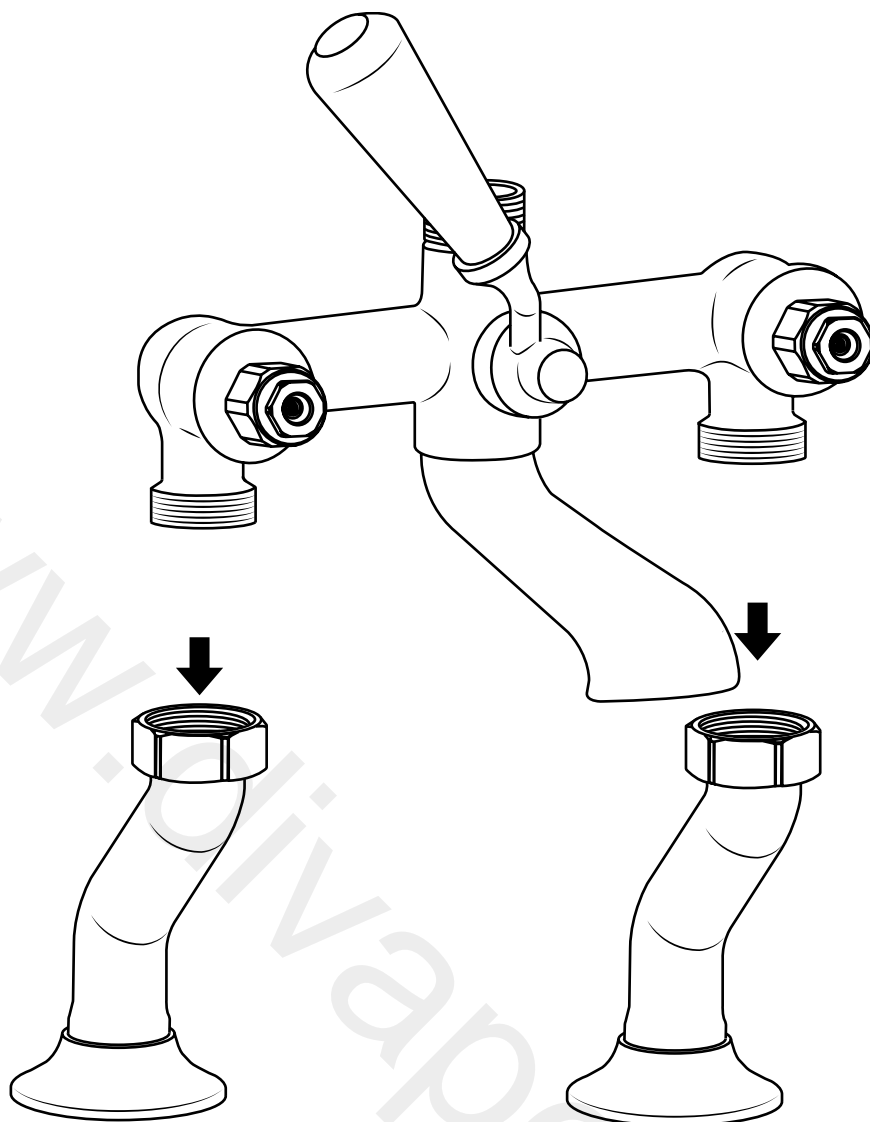

Milano

Traditional Deck Mounted Bath Shower Mixer

 Style may vary

Installation Guide

Installation

Tools required for installing:

Installation

Parts included:

1

2

3

Remember to install the 'O' ring or washer between the mixer body & sanitary ware

4

5

6

7

8

9

10

11

12

13

14

15