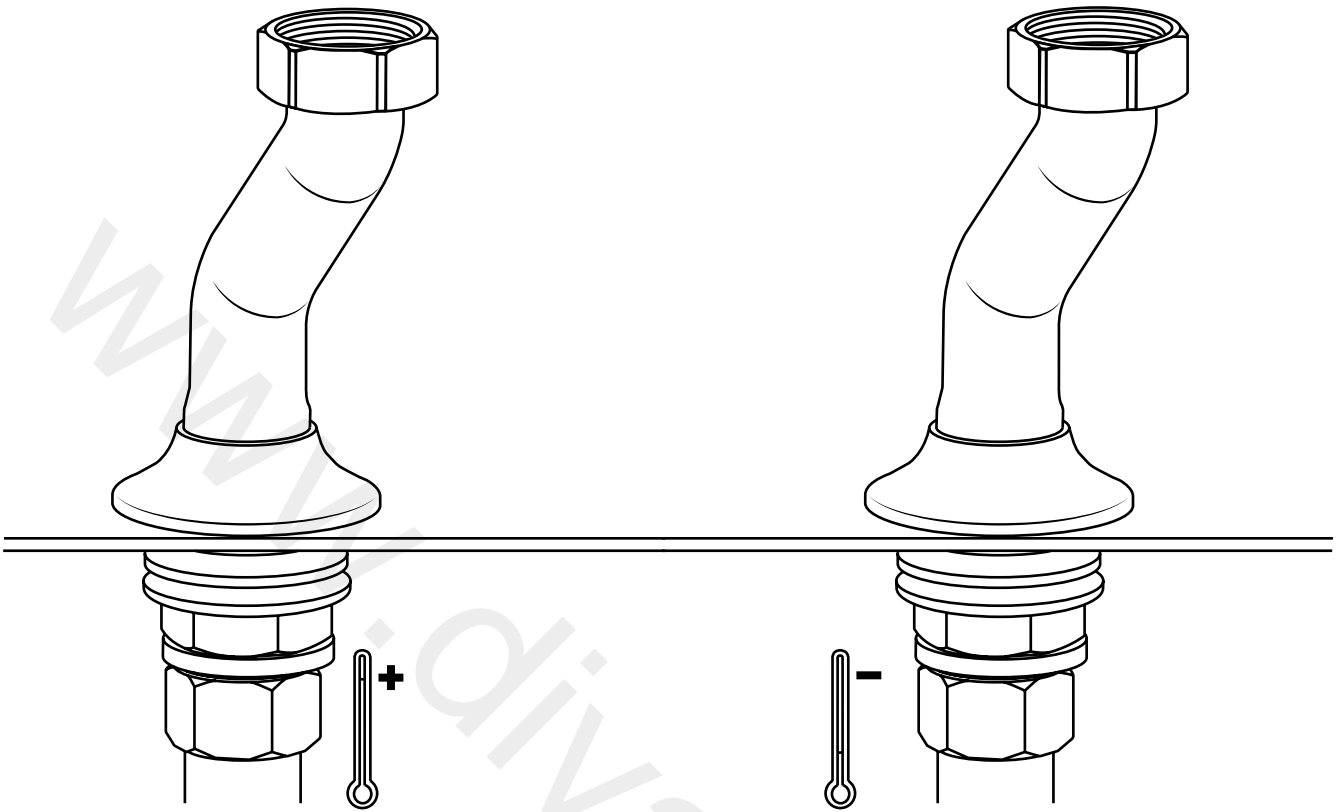

Milano

Traditional Deck Mounted Bath Shower Mixer

 Style may vary

Installation Guide

Installation

Tools required for installing:

Installation

Parts included:

1

2

3

Remember to install the 'O' ring or washer between the mixer body & sanitary ware

4

5

6

7