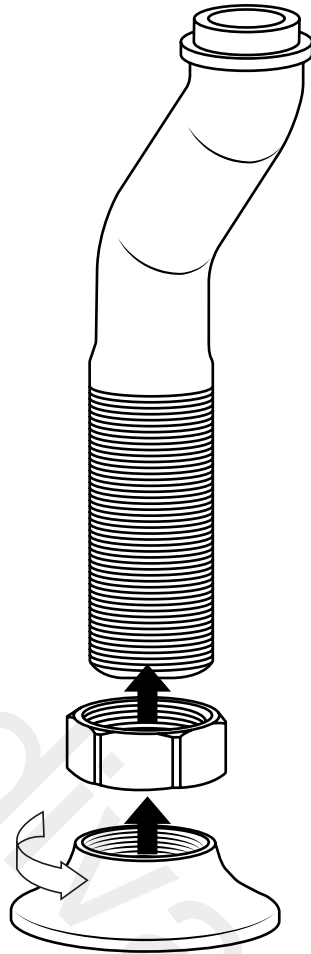

Milano

Traditional Deck Mounted Bath Shower Mixer

 Style may vary

Installation Guide

Installation

Tools required for installing:

Installation

Parts included:

1

2

3

Remember to install the 'O' ring or washer between the mixer body & sanitary ware

4

5

6

7