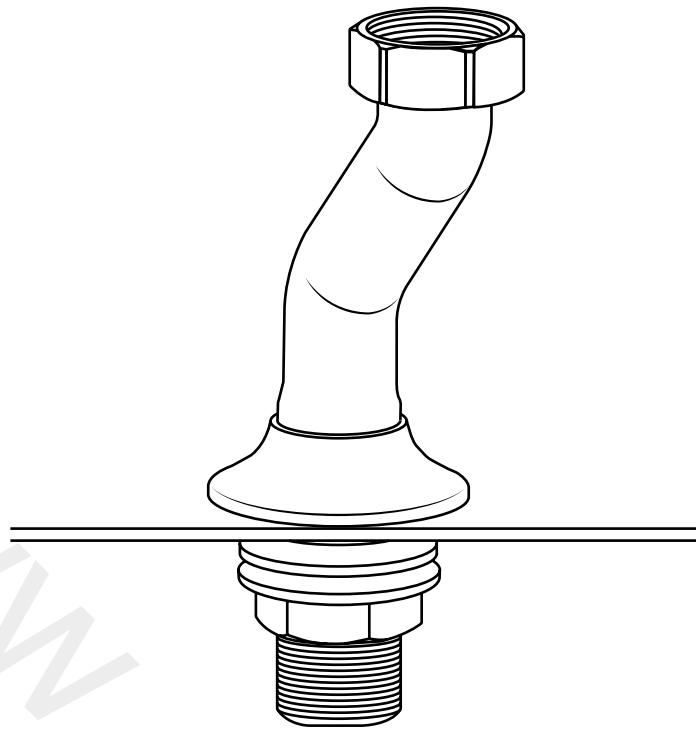

Milano

Traditional Deck Mounted Bath Shower Mixer

 Style may vary

Installation Guide

Installation

Tools required for installing:

Installation

Parts included:

1

2

3

Remember to install the 'O' ring or washer between the mixer body & sanitary ware

4

5

6

7