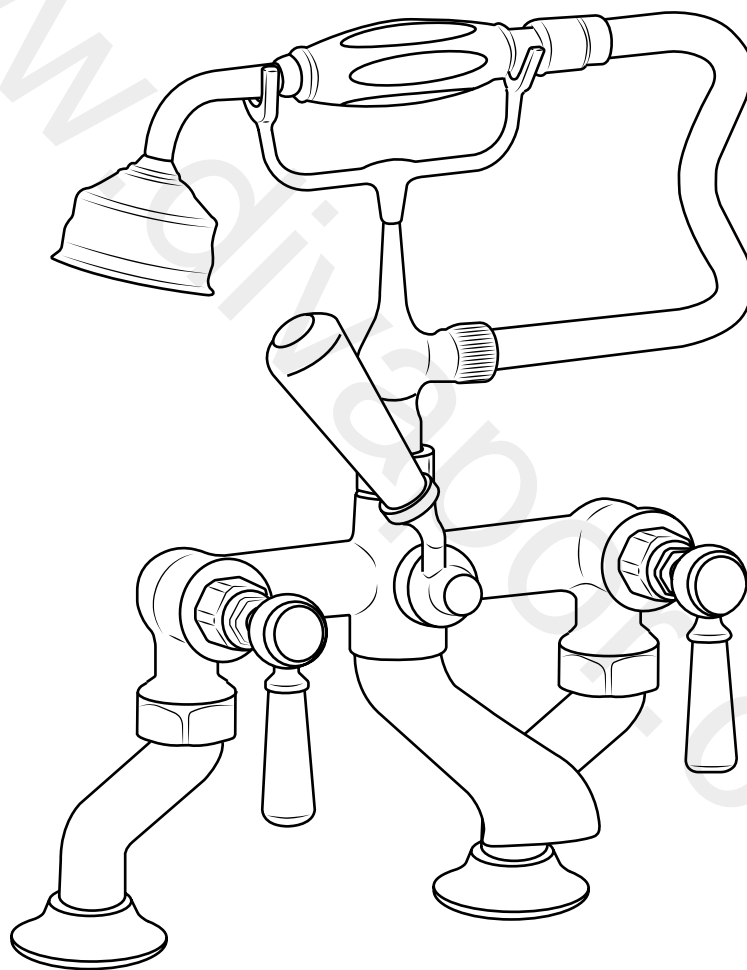

Milano

Traditional Deck Mounted Bath Shower Mixer

 Style may vary

Installation Guide

Installation

Tools required for installing:

Installation

Parts included:

1

2

3

Remember to install the 'O' ring or washer between the mixer body & sanitary ware

4

5

6

7