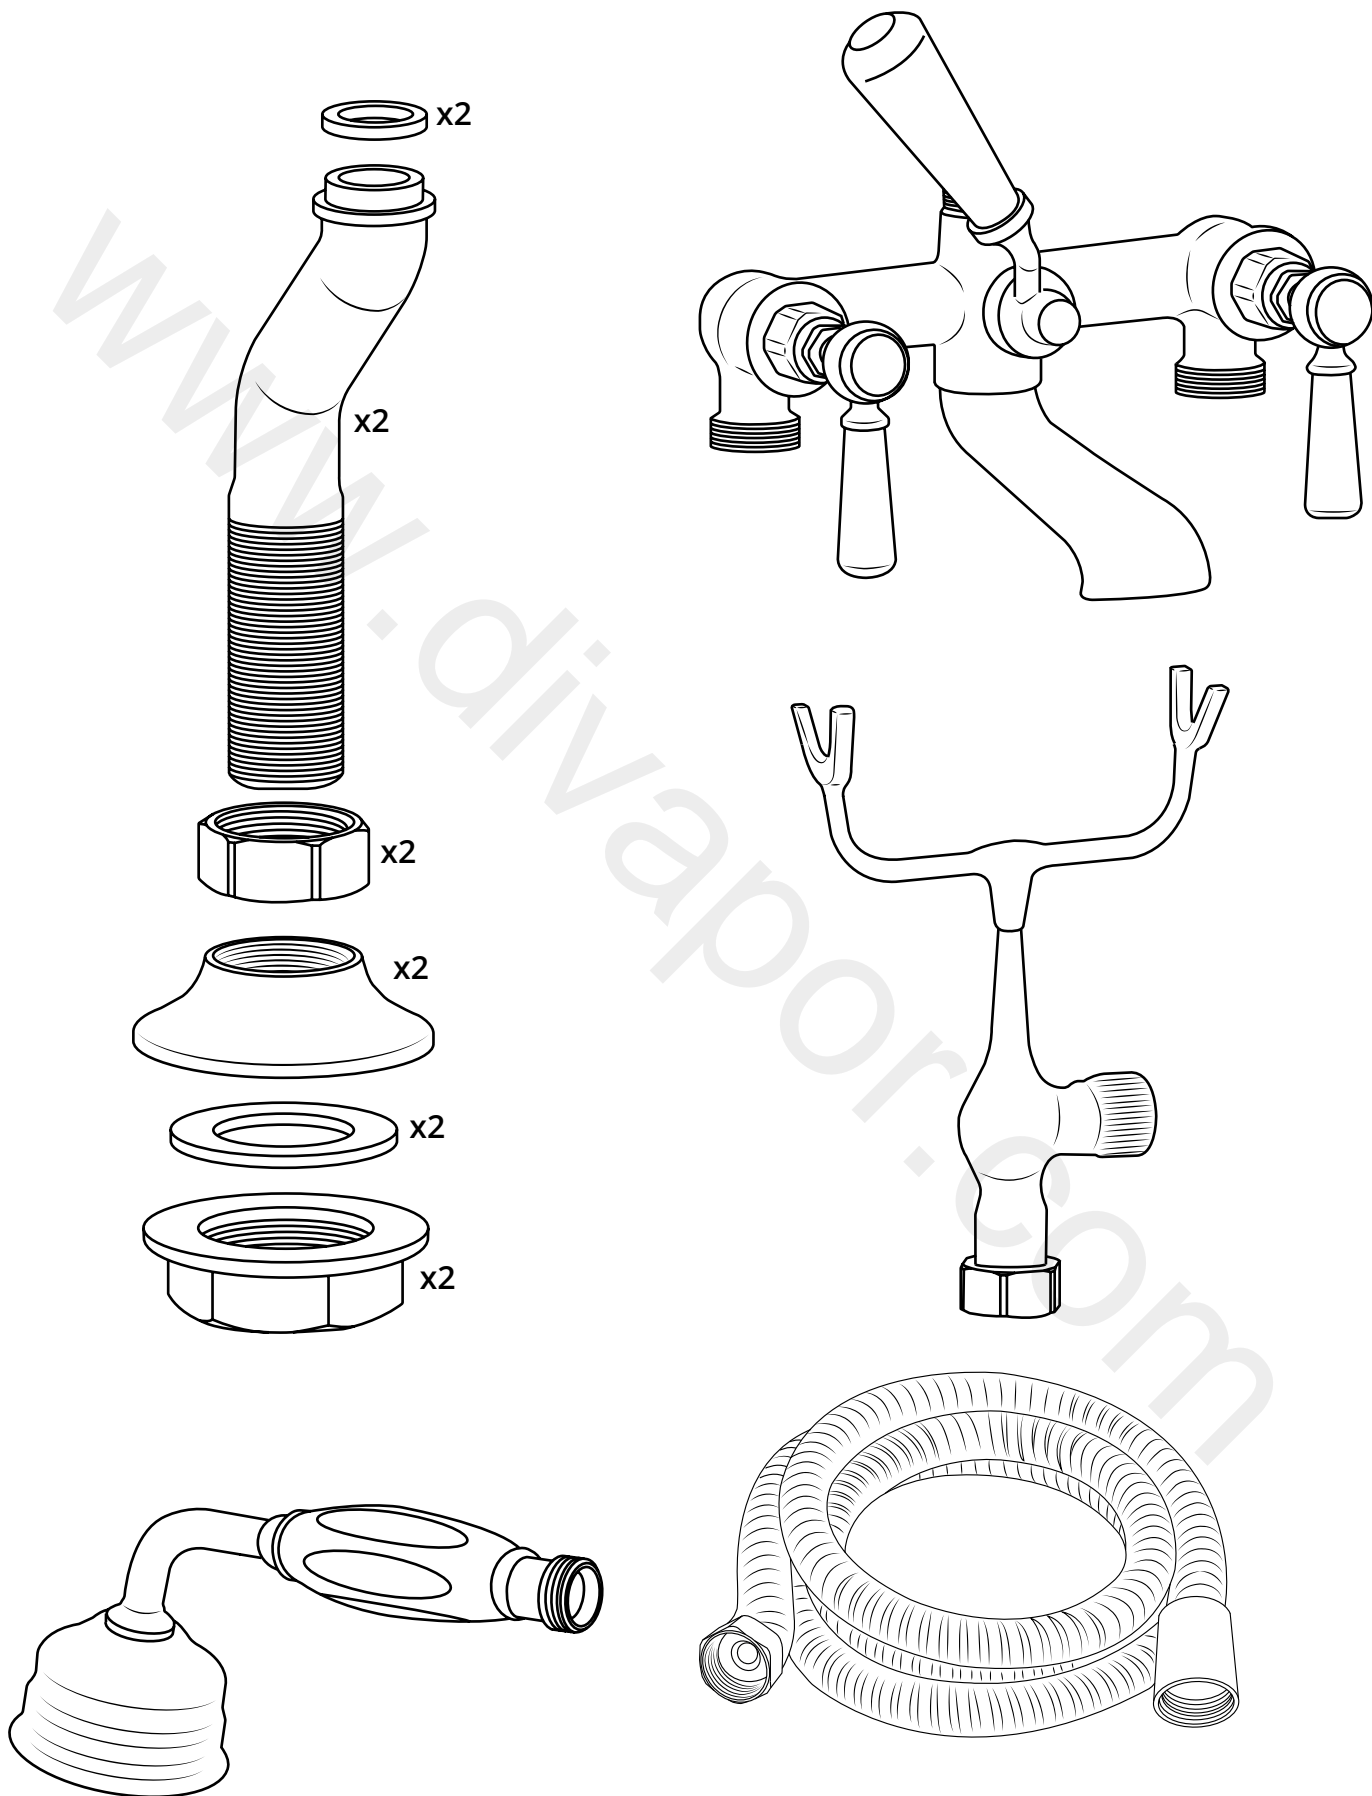

Milano

Traditional Deck Mounted Bath Shower Mixer

 Style may vary

Installation Guide

Installation

Tools required for installing:

Installation

Parts included:

1

2

3

Remember to install the 'O' ring or washer between the mixer body & sanitary ware

4

5

6

7

8

9

10

11

12

13

14

15

16

17

18