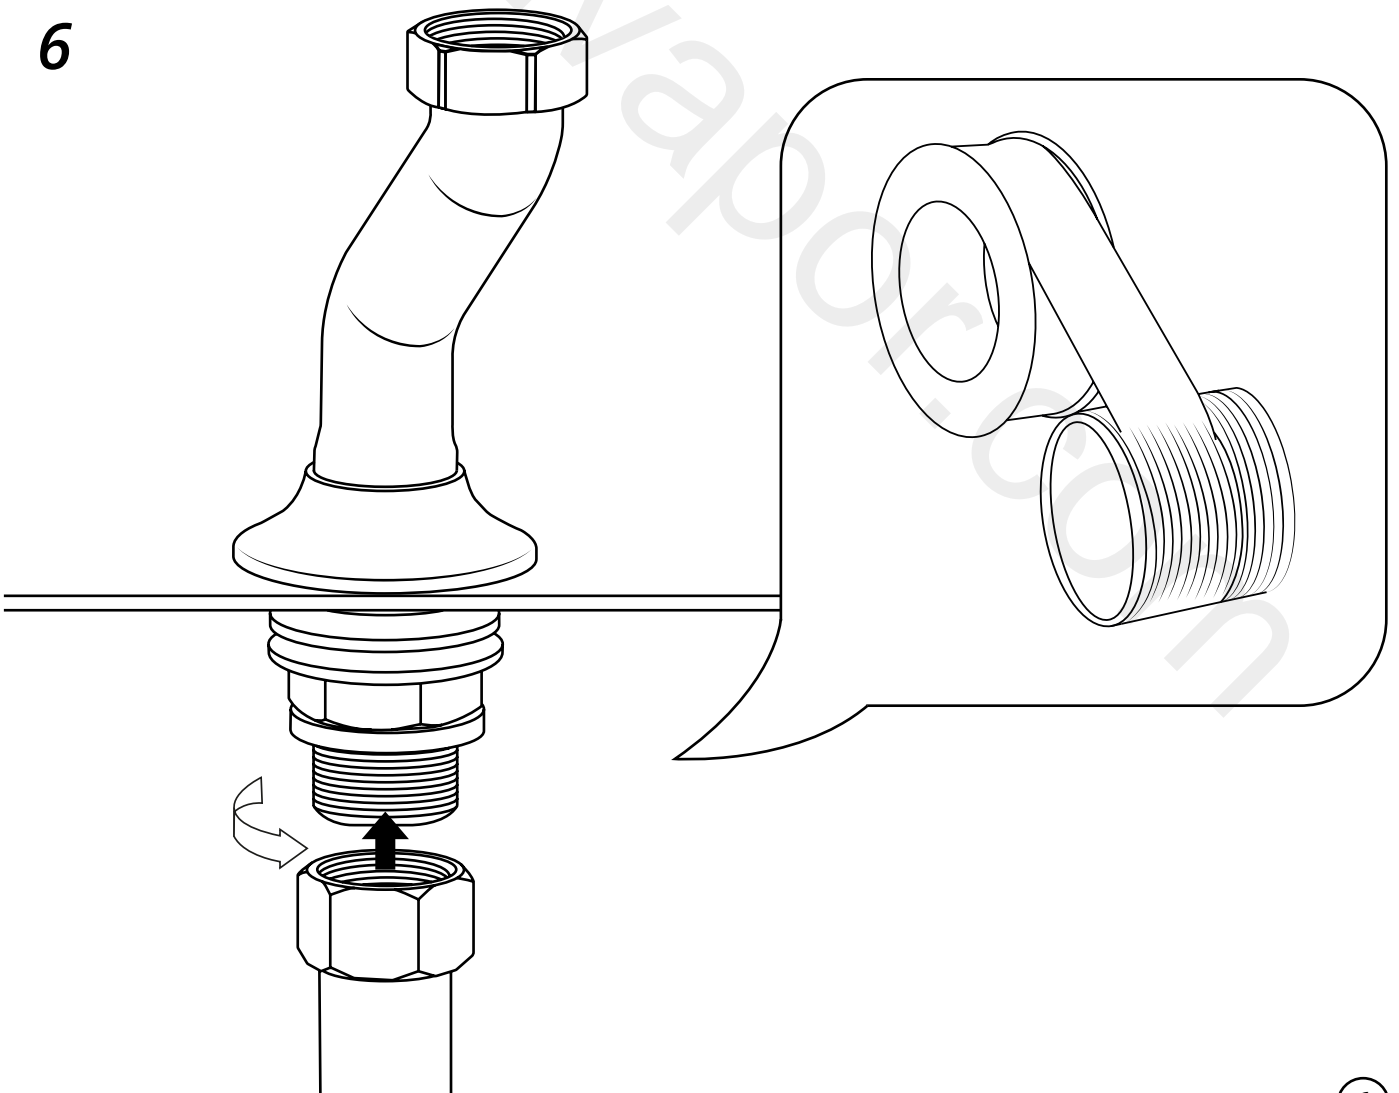

Milano

Traditional Deck Mounted Bath Shower Mixer

 Style may vary

Installation Guide

Installation

Tools required for installing:

Installation

Parts included:

1

2

3

Remember to install the 'O' ring or washer between the mixer body & sanitary ware

4

5

6

7