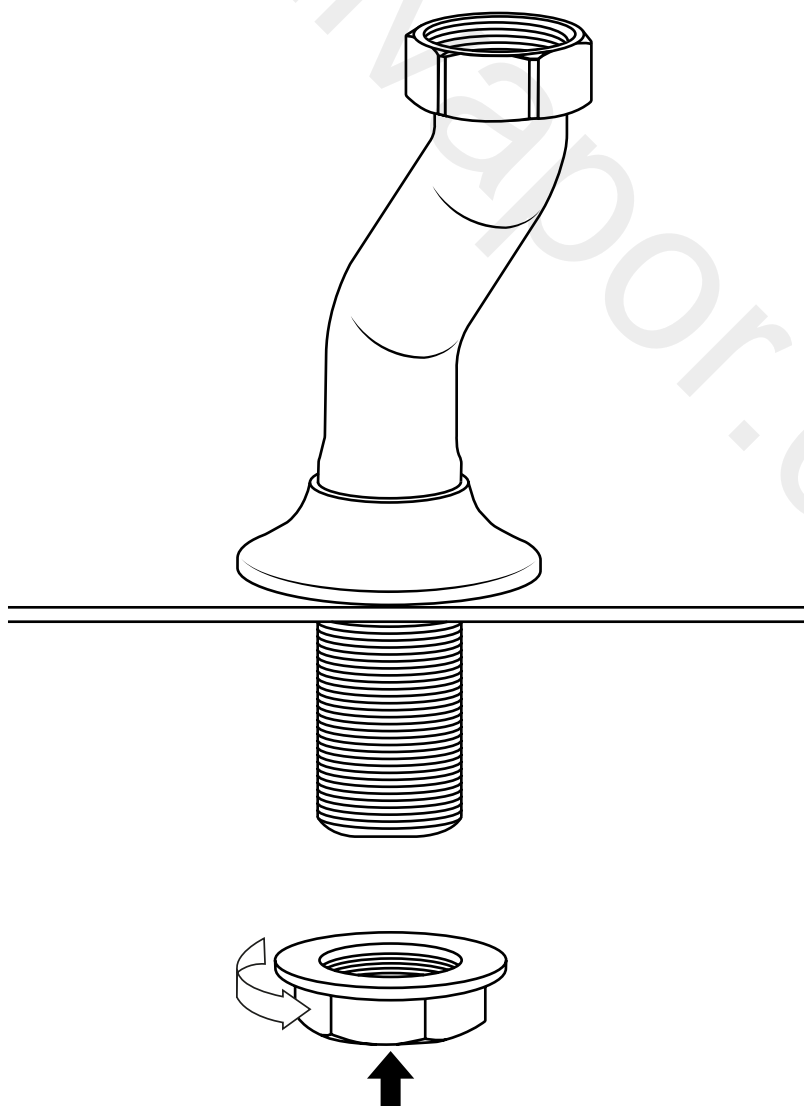

Milano

Traditional Deck Mounted Bath Shower Mixer

 Style may vary

Installation Guide

Installation

Tools required for installing:

Installation

Parts included:

1

2

3

Remember to install the 'O' ring or washer between the mixer body & sanitary ware

4

5

6

7