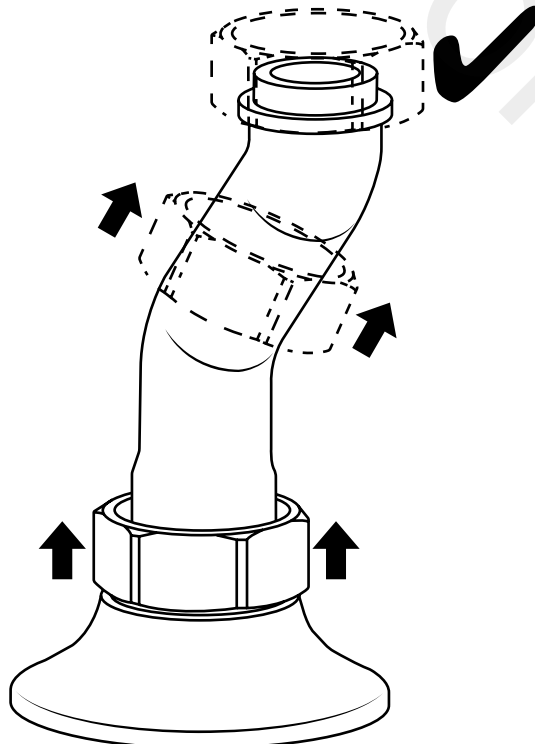

Milano

Traditional Deck Mounted Bath Shower Mixer

 Style may vary

Installation Guide

Installation

Tools required for installing:

Installation

Parts included:

1

2

3

Remember to install the 'O' ring or washer between the mixer body & sanitary ware

4

5

6

7