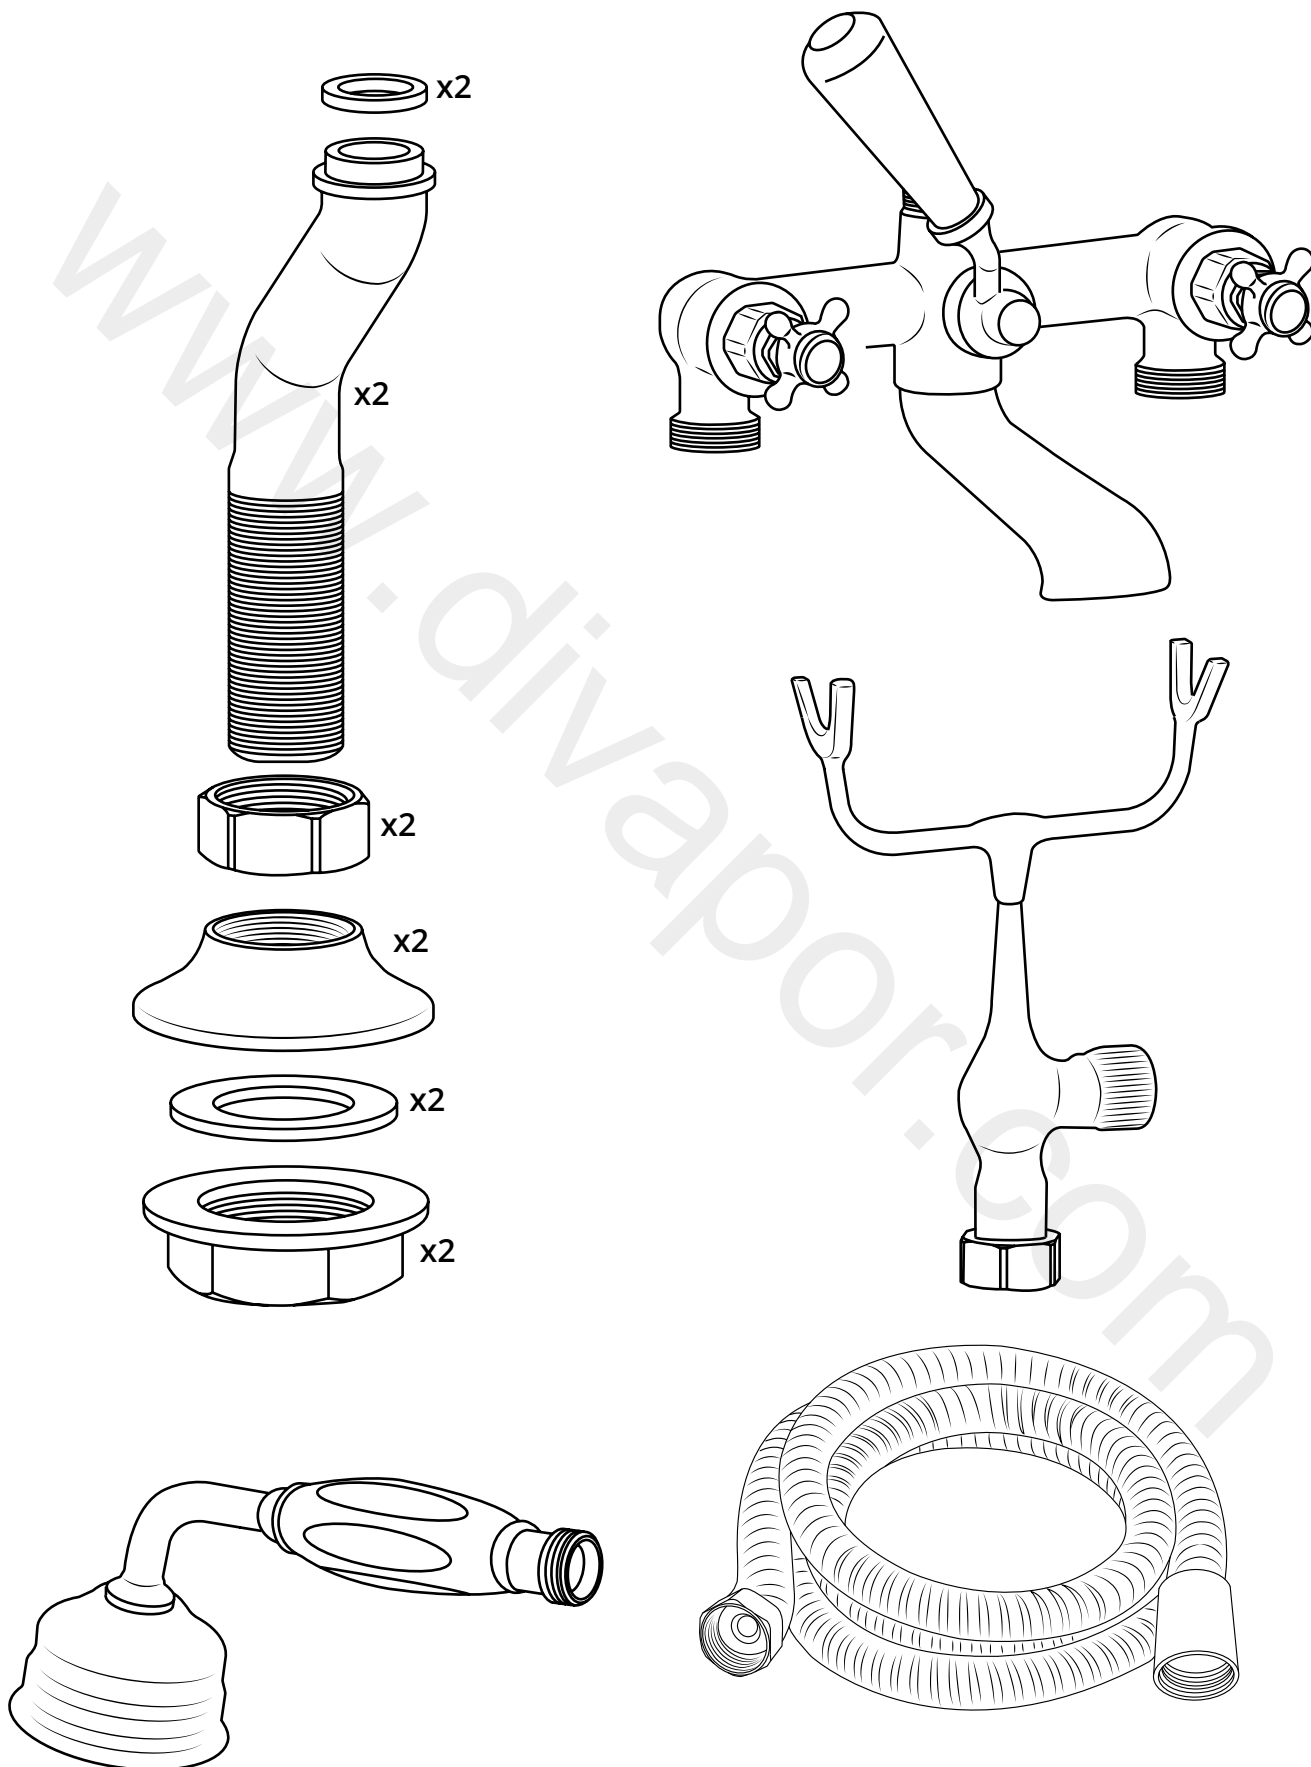

# Milano

Traditional Deck Mounted Bath Shower  
Mixer

Installation Guide

## Parts included:

1

2

3

\*Remember to install the 'O' ring o  
washer between the mixer body &  
sanitary ware\*

4

5

6