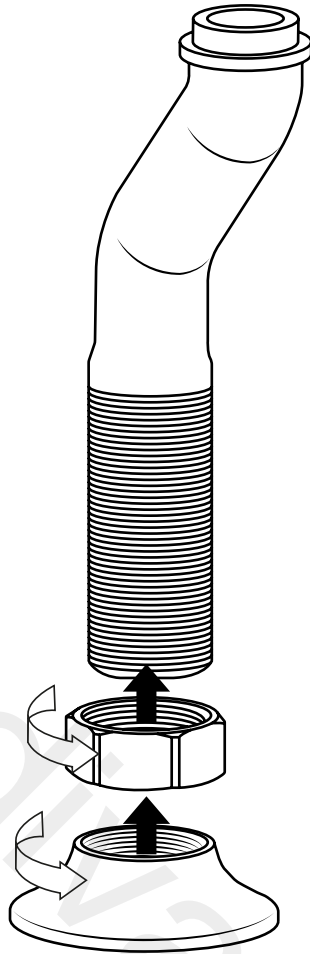

# Milano

Traditional Deck Mounted Bath Shower  
Mixer

Installation Guide

## Parts included:

1

2

3

\*Remember to install the 'O' ring o  
washer between the mixer body &  
sanitary ware\*

4

5

6