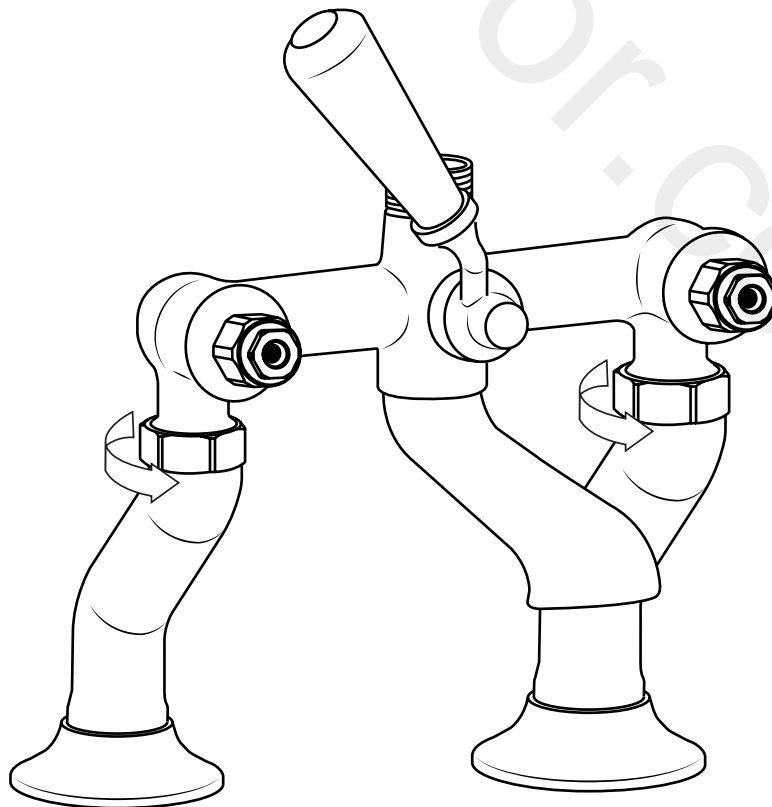

# Milano

Traditional Deck Mounted Bath Shower  
Mixer

Installation Guide

## Parts included:

1

2

3

\*Remember to install the 'O' ring o  
washer between the mixer body &  
sanitary ware\*

4

5

6

7

8

9

10

11

12

13

14