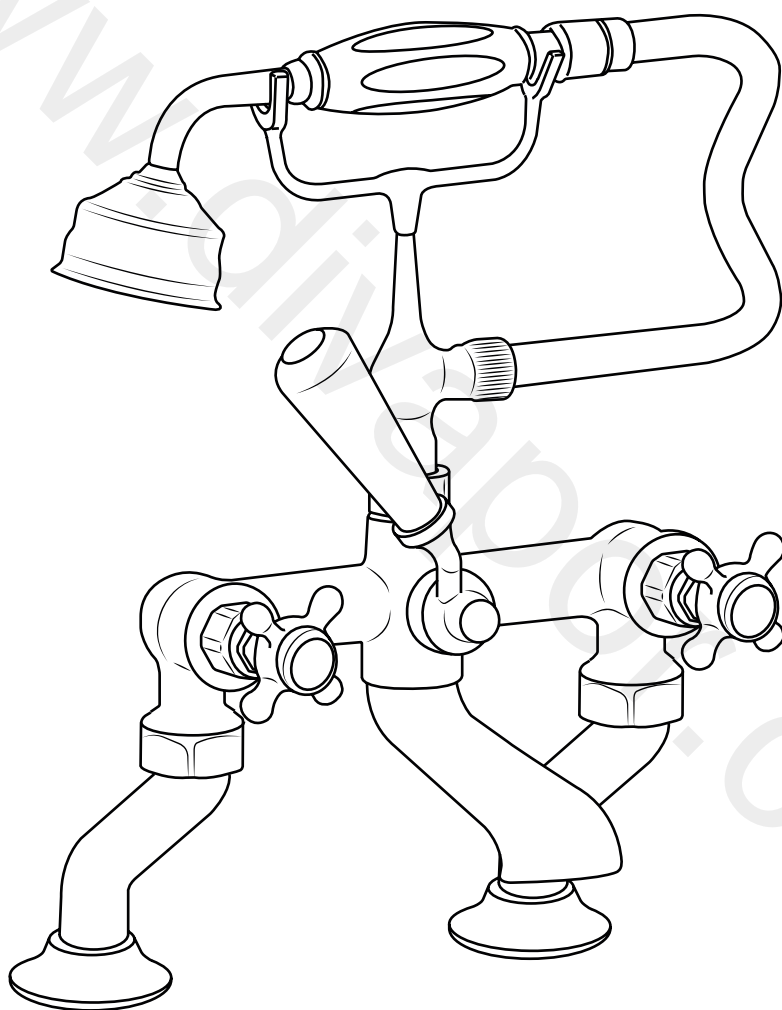

# Milano

Traditional Deck Mounted Bath Shower  
Mixer

Installation Guide

## Parts included:

1

2

3

\*Remember to install the 'O' ring o  
washer between the mixer body &  
sanitary ware\*

4

5

6