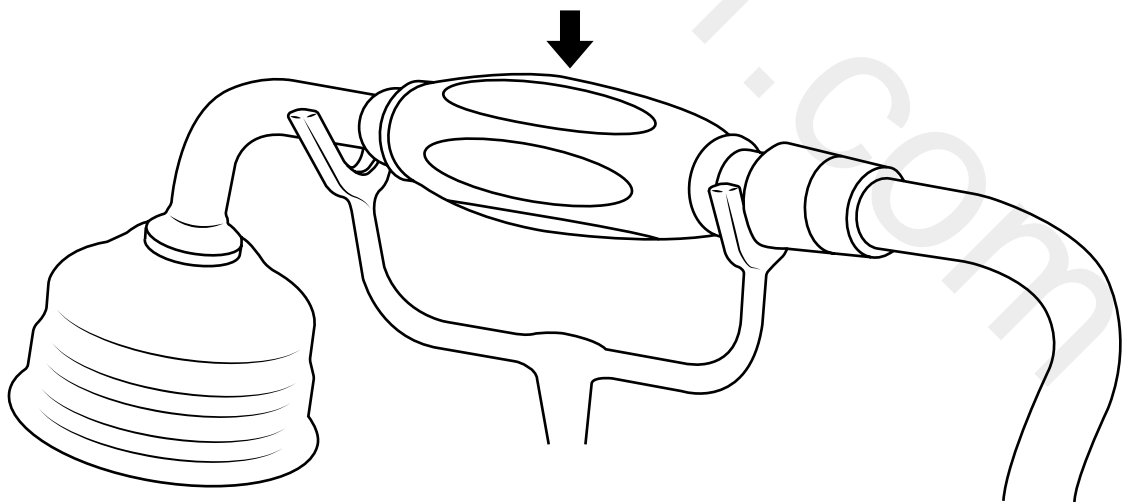

# Milano

Traditional Wall Mounted Bath Shower Mixer

 Style may vary

Installation Guide

## Parts included:

1

2

3

4

5

6

7

8

9

10

11

12

13

14

 Style may vary