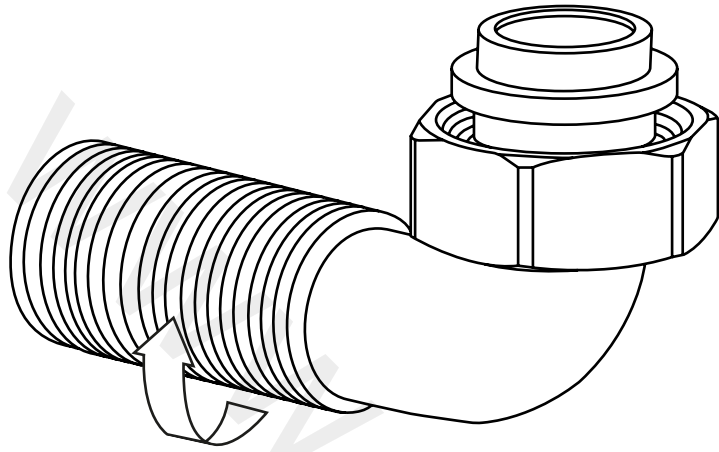

# Milano

Traditional Wall Mounted Bath Shower Mixer

 Style may vary

Installation Guide

## Parts included:

1

2

3

4

5

6

7