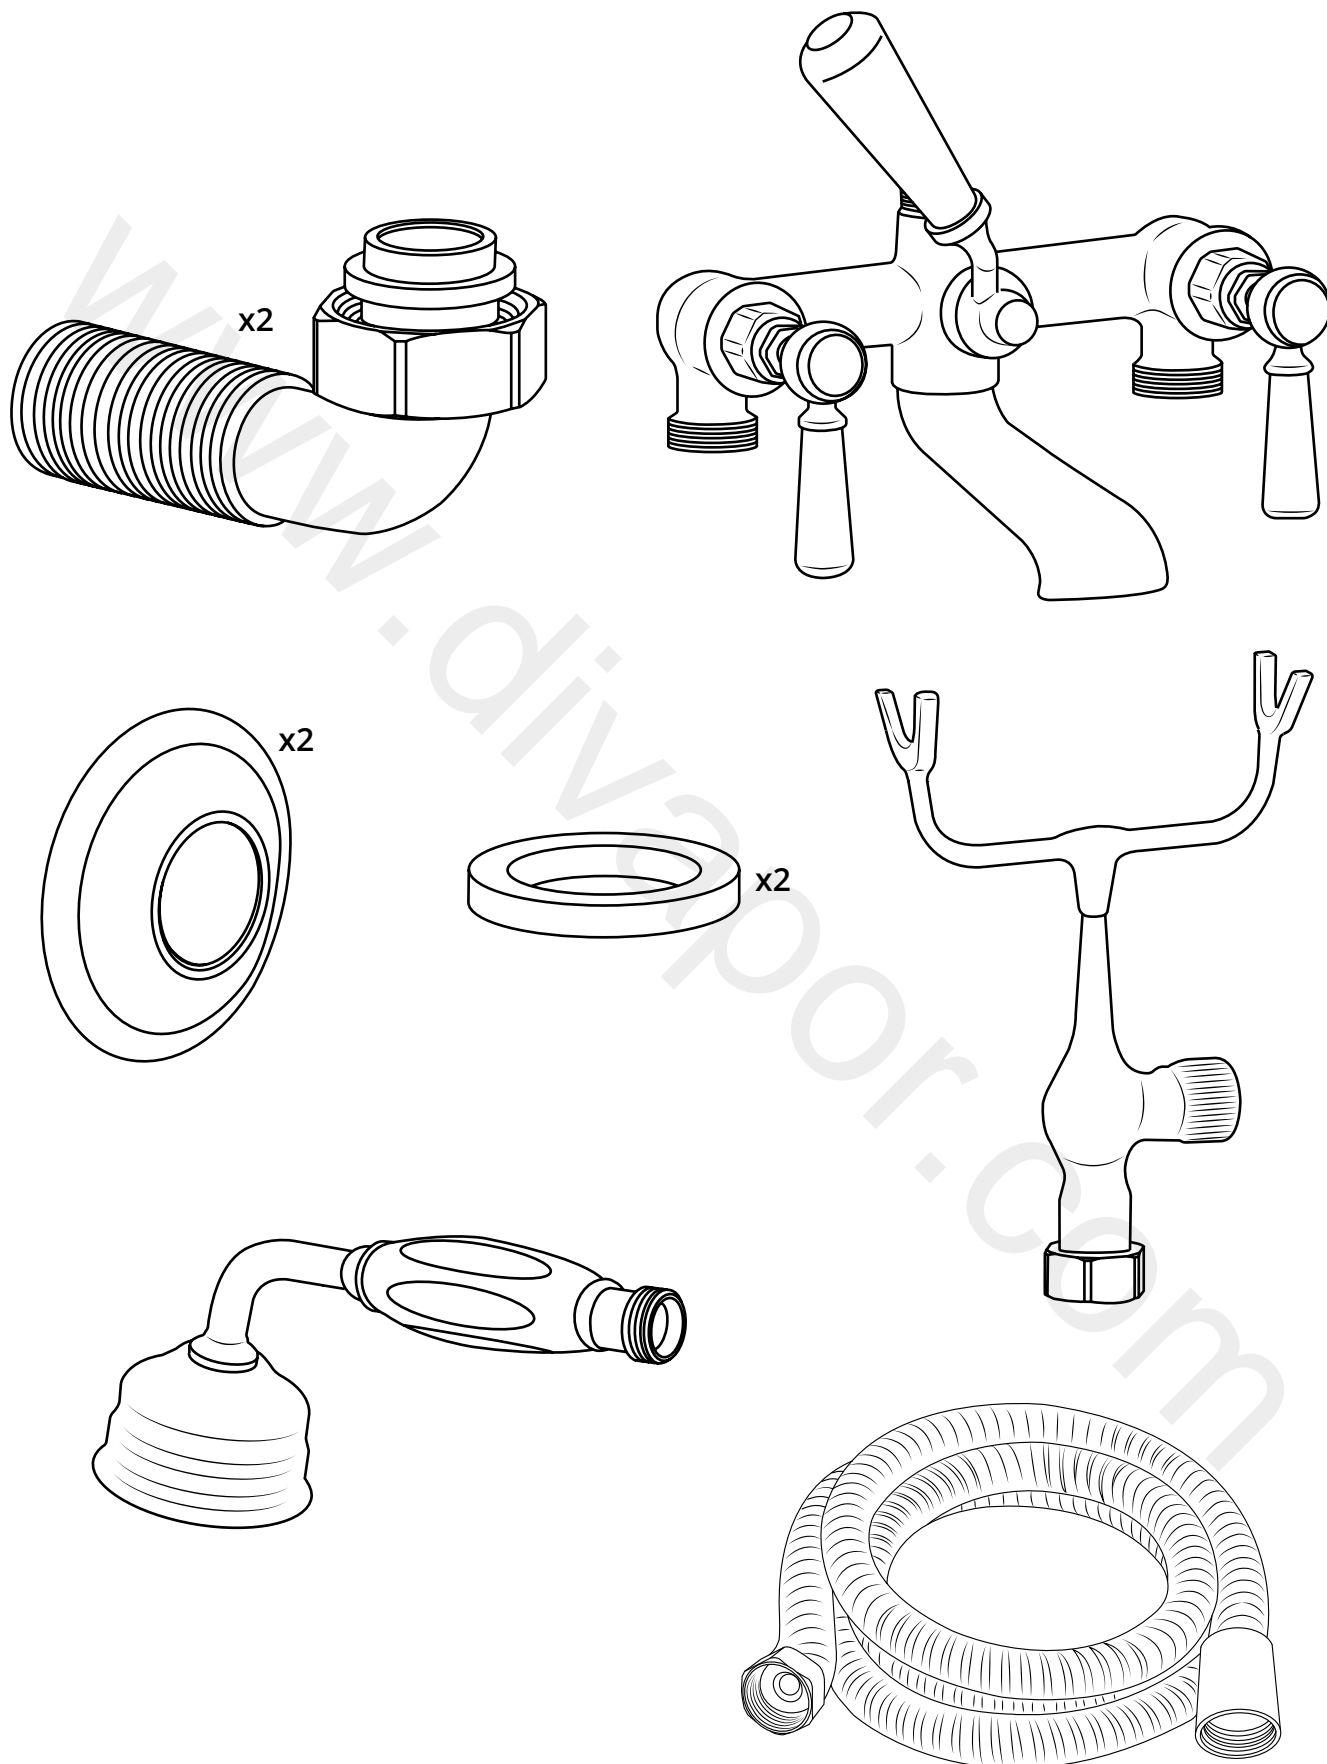

# Milano

Traditional Wall Mounted Bath Shower Mixer

 Style may vary

Installation Guide

# Installation

---

*Tools required for installing:*

## Parts included:

1

2

3

4

5

6

7