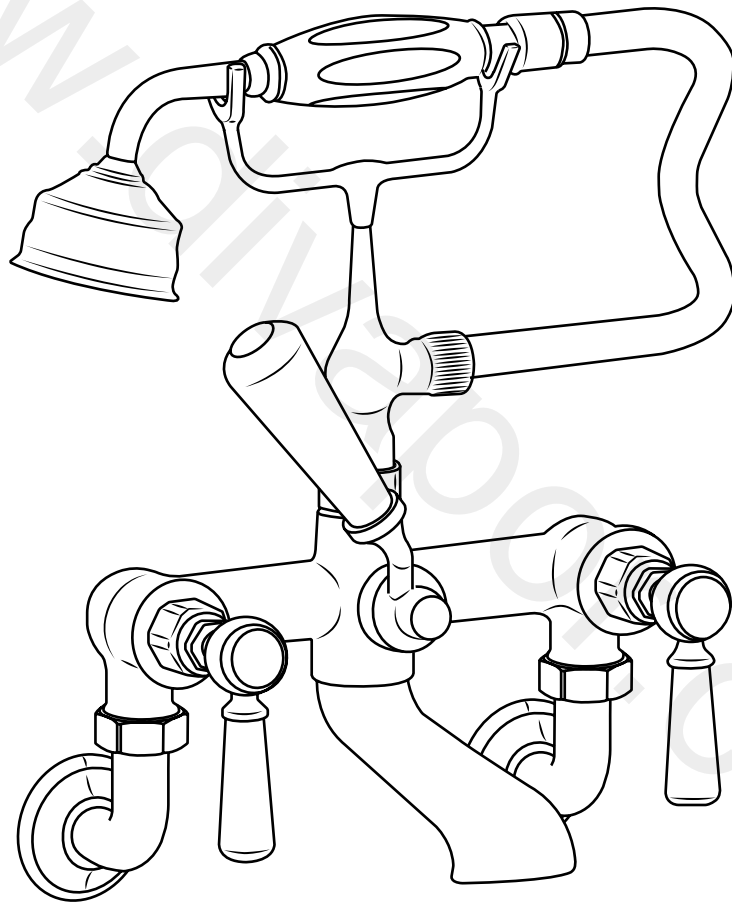

# Milano

Traditional Wall Mounted Bath Shower Mixer

 Style may vary

Installation Guide

## Parts included:

1

2

3

4

5

6

7