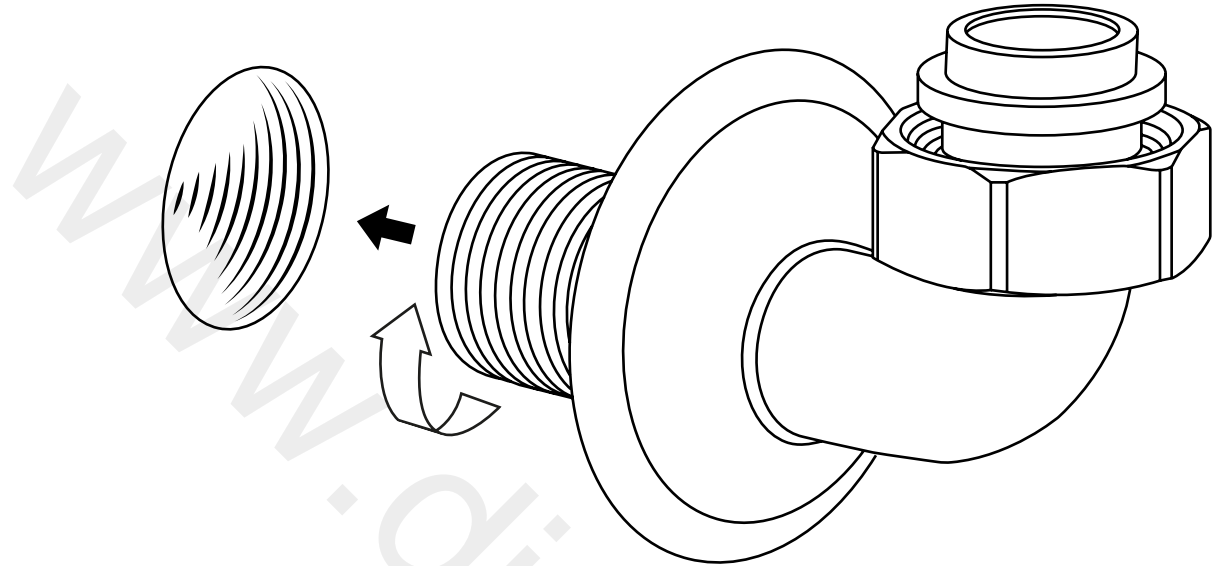

# Milano

Traditional Wall Mounted Bath Shower Mixer

 Style may vary

Installation Guide

## Parts included:

1

2

3

4

5

6

7