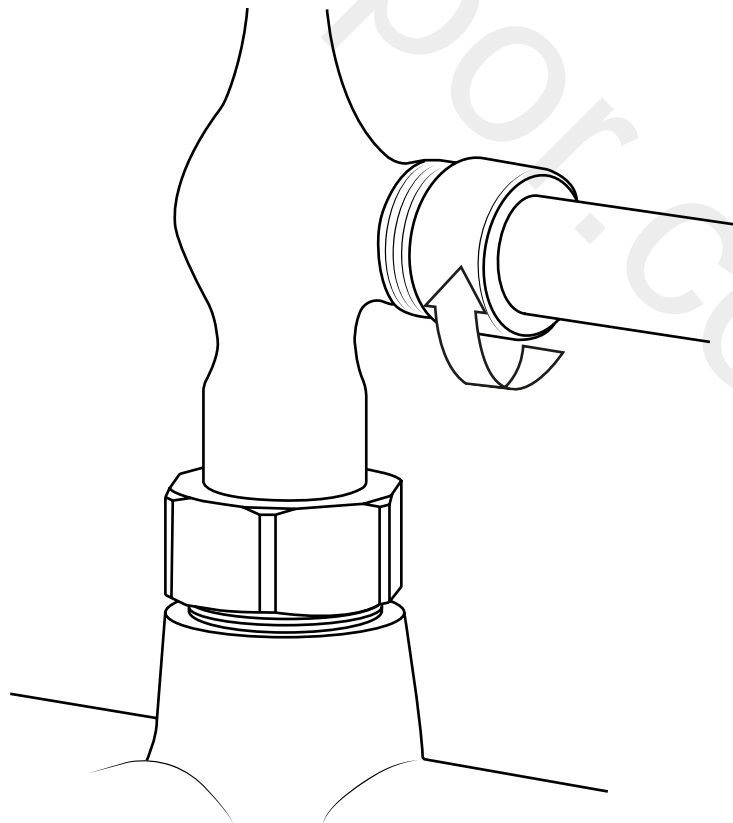

# Milano

Traditional Wall Mounted Bath Shower Mixer

 Style may vary

Installation Guide

## Parts included:

1

2

3

4

5

6

7

8

9

10

11

12

13

14

 Style may vary