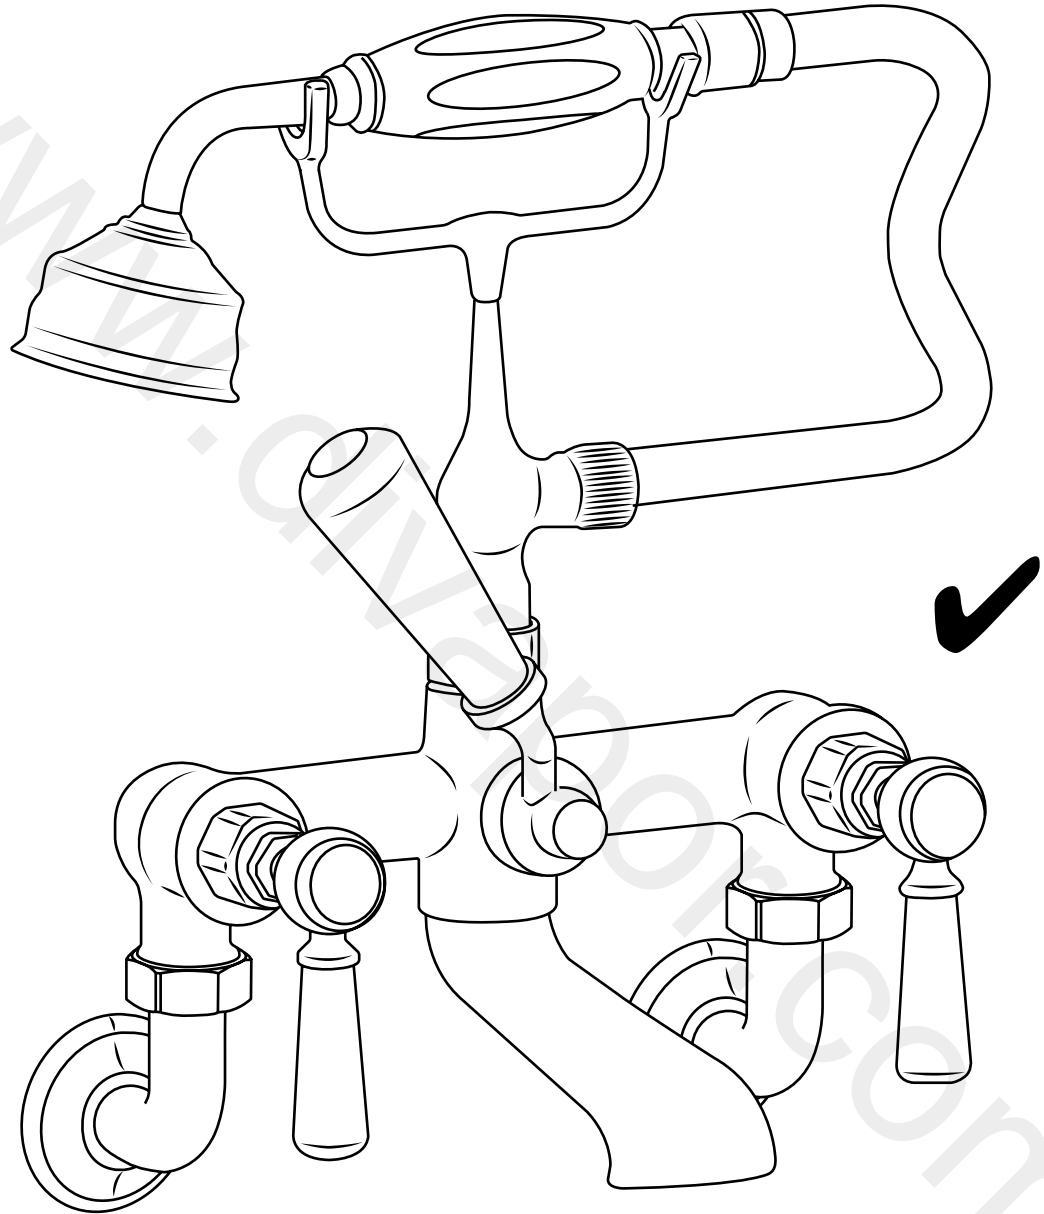

# Milano

Traditional Wall Mounted Bath Shower Mixer

 Style may vary

Installation Guide

## Parts included:

1

2

3

4

5

6

7

8

9

10

11

12

13

14

 Style may vary