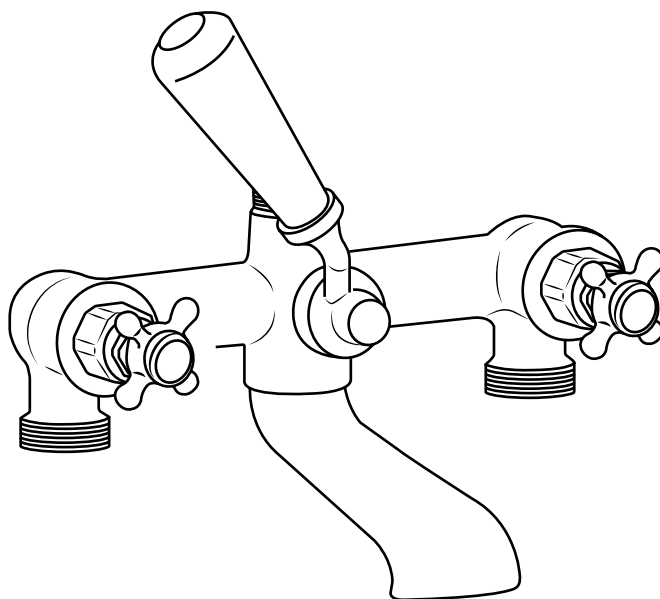

# Milano

Traditional Wall Mounted Bath Shower Mixer

Installation Guide

## Parts included:

1

2

3

4

5

6

7