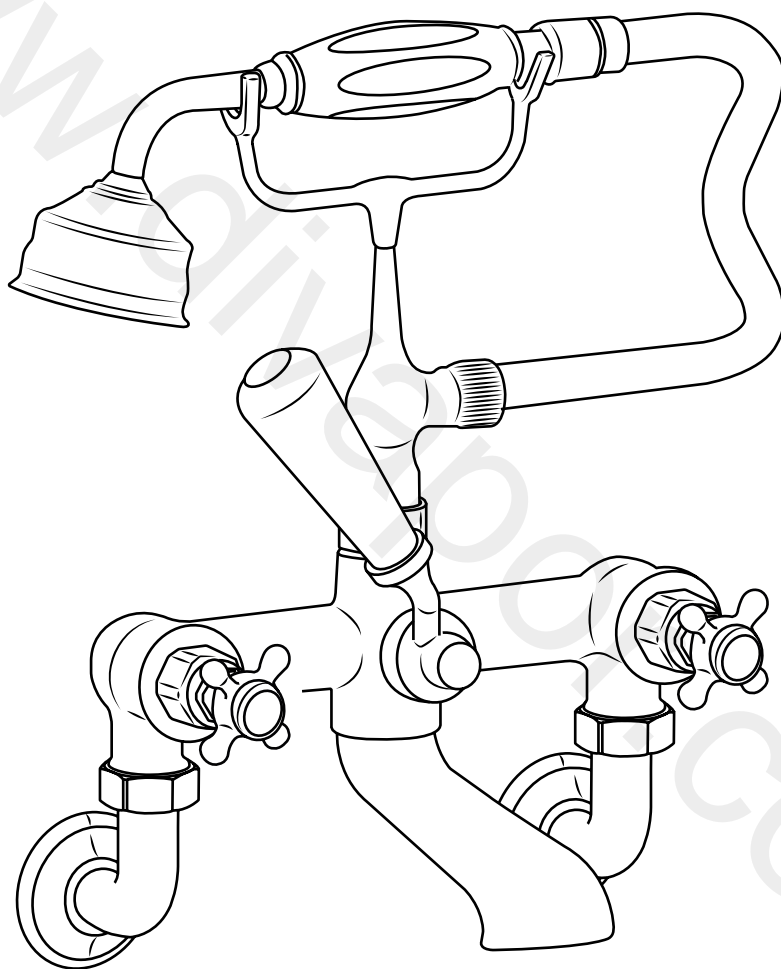

# Milano

Traditional Wall Mounted Bath Shower Mixer

Installation Guide

## Parts included:

1

2

3

4

5

6

7