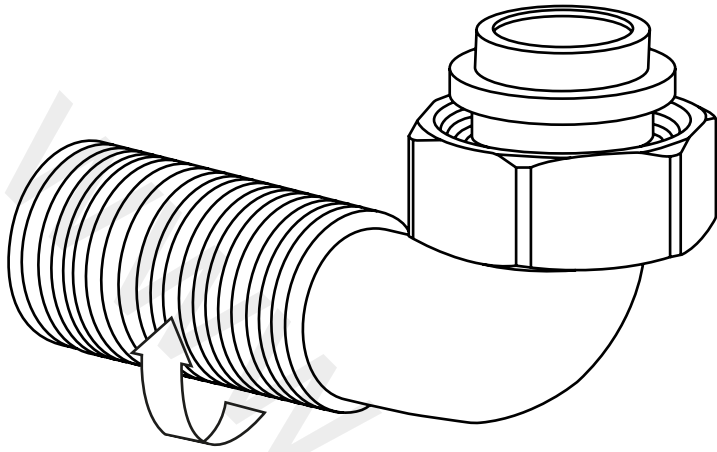

# Milano

Traditional Wall Mounted Bath Shower Mixer

Installation Guide

## Parts included:

1

2

3

4

5

6

7