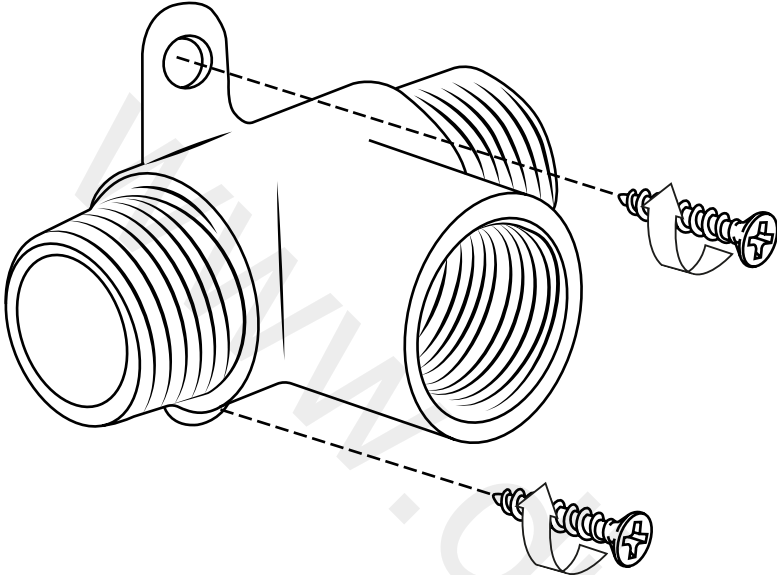

Milano

Traditional Wall Mounted 3 Tap Hole Filler

 Style may vary

Installation Guide

Installation

Tools required for installing:

Parts included:

1