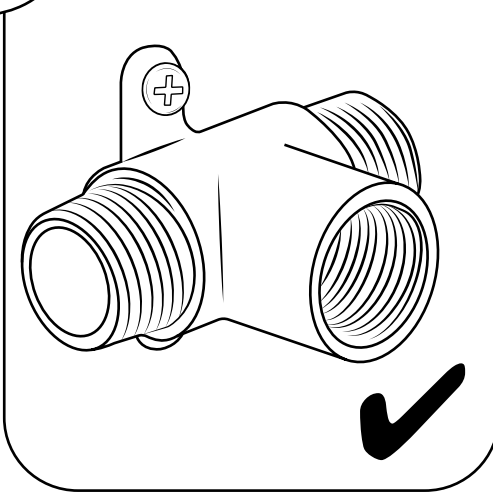

Milano

Traditional Wall Mounted 3 Tap Hole Filler

 Style may vary

Installation Guide

Installation

Tools required for installing:

Parts included:

1