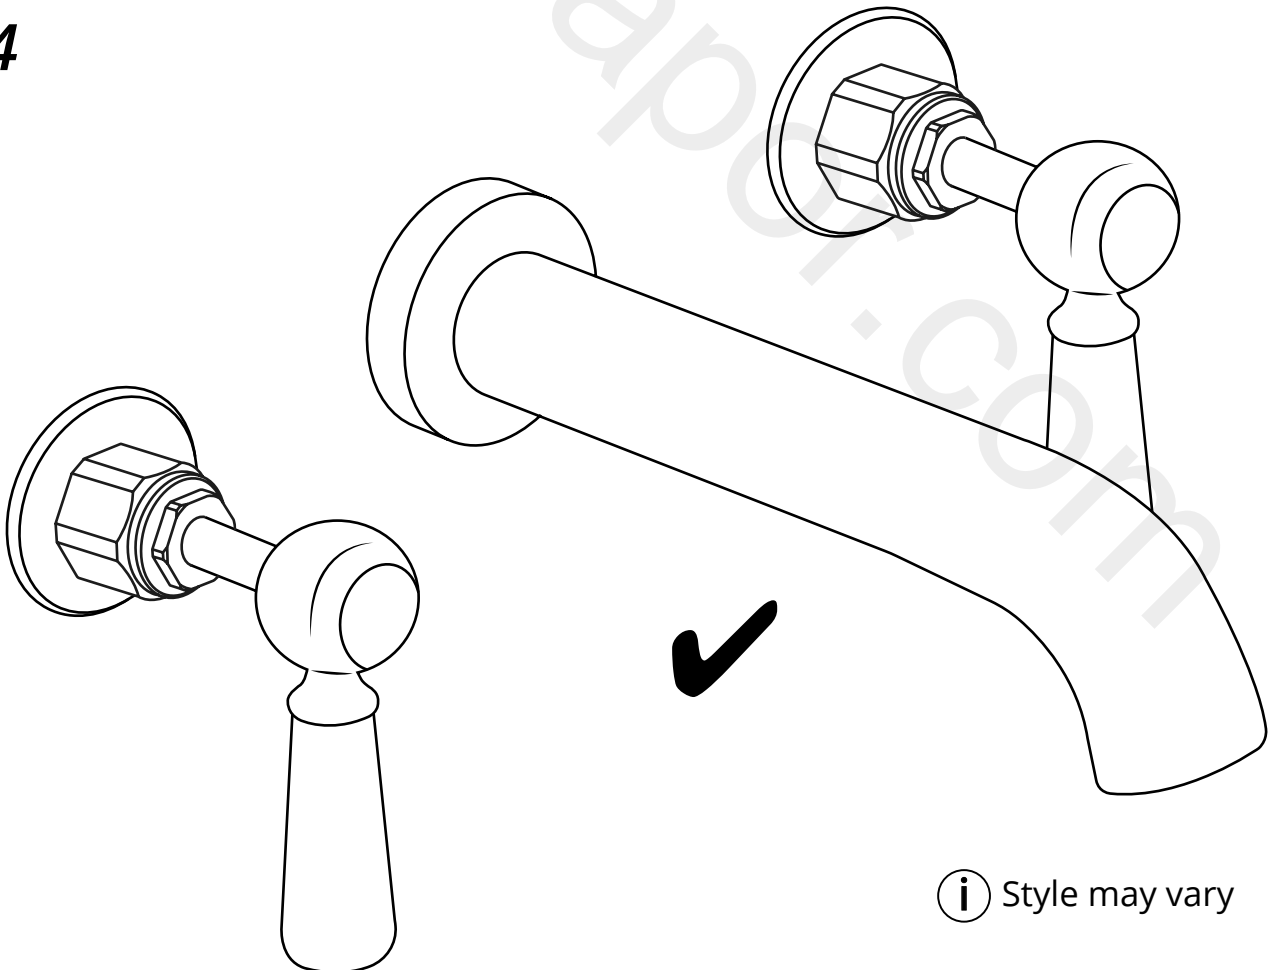

Milano

Traditional Wall Mounted 3 Tap Hole Filler

 Style may vary

Installation Guide

Installation

Tools required for installing:

Parts included:

1

10

11

12

i Style may vary

13

14

i Style may vary