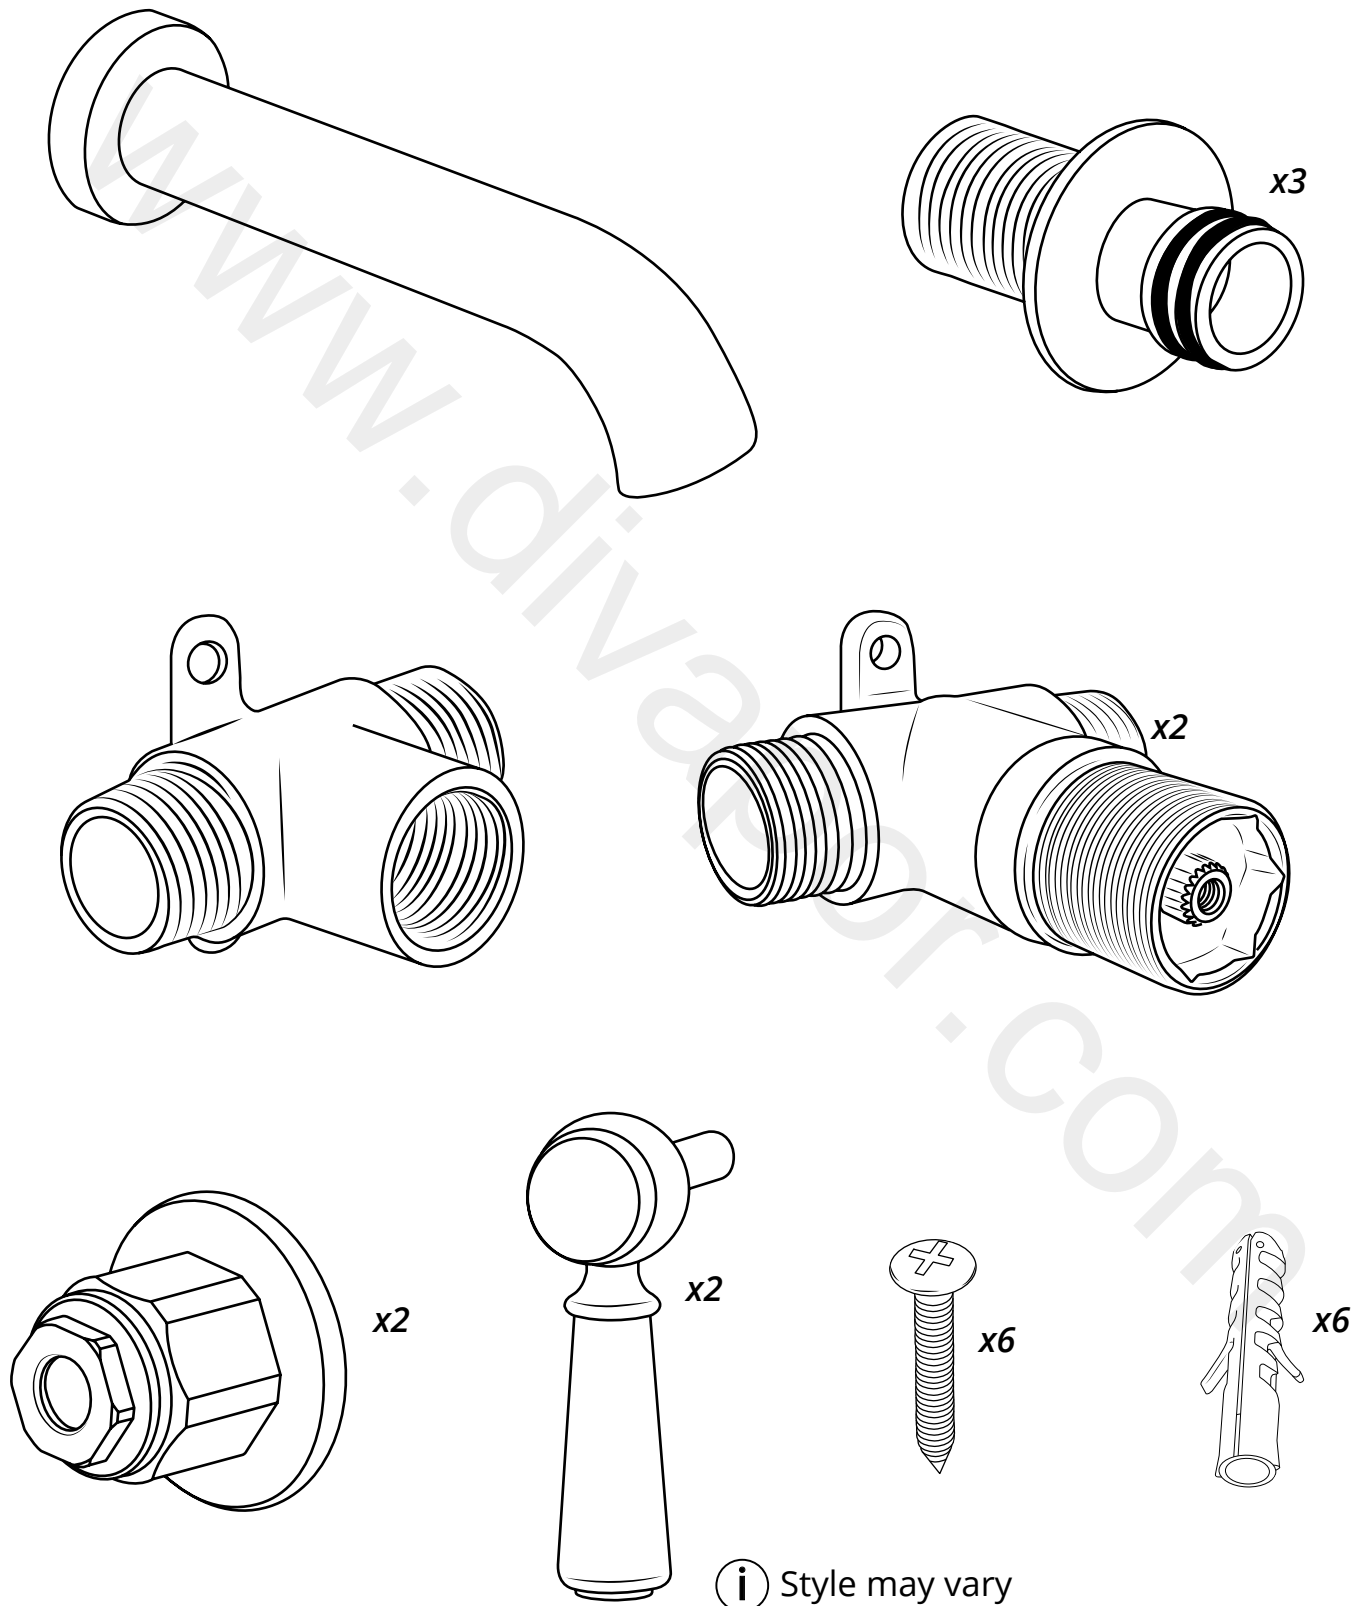

Milano

Traditional Wall Mounted 3 Tap Hole Filler

 Style may vary

Installation Guide

Installation

Tools required for installing:

Parts included:

1

2

3

4

5

6

7

8

9