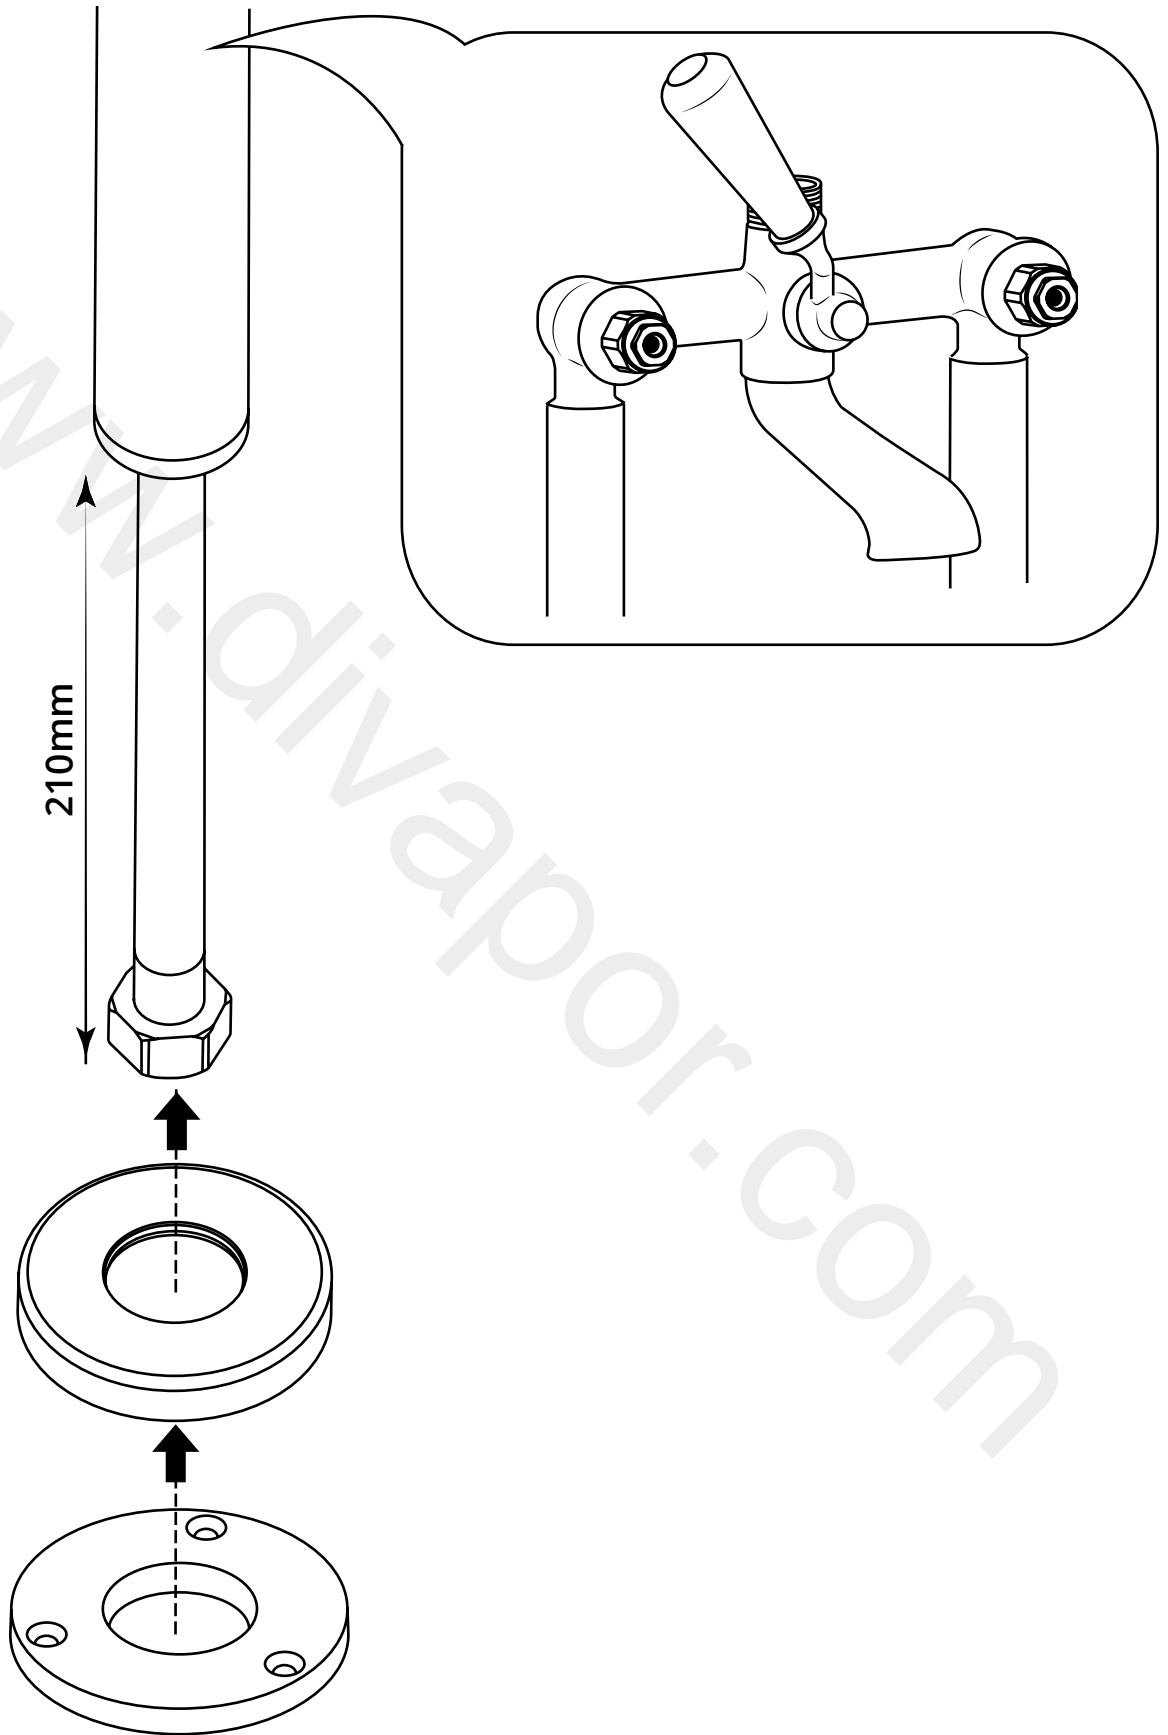

# Milano

Traditional Floor Mounted Bath Shower  
Mixer

 Style may vary

Installation Guide

## Parts included:

1

2

3

4

5

6

7