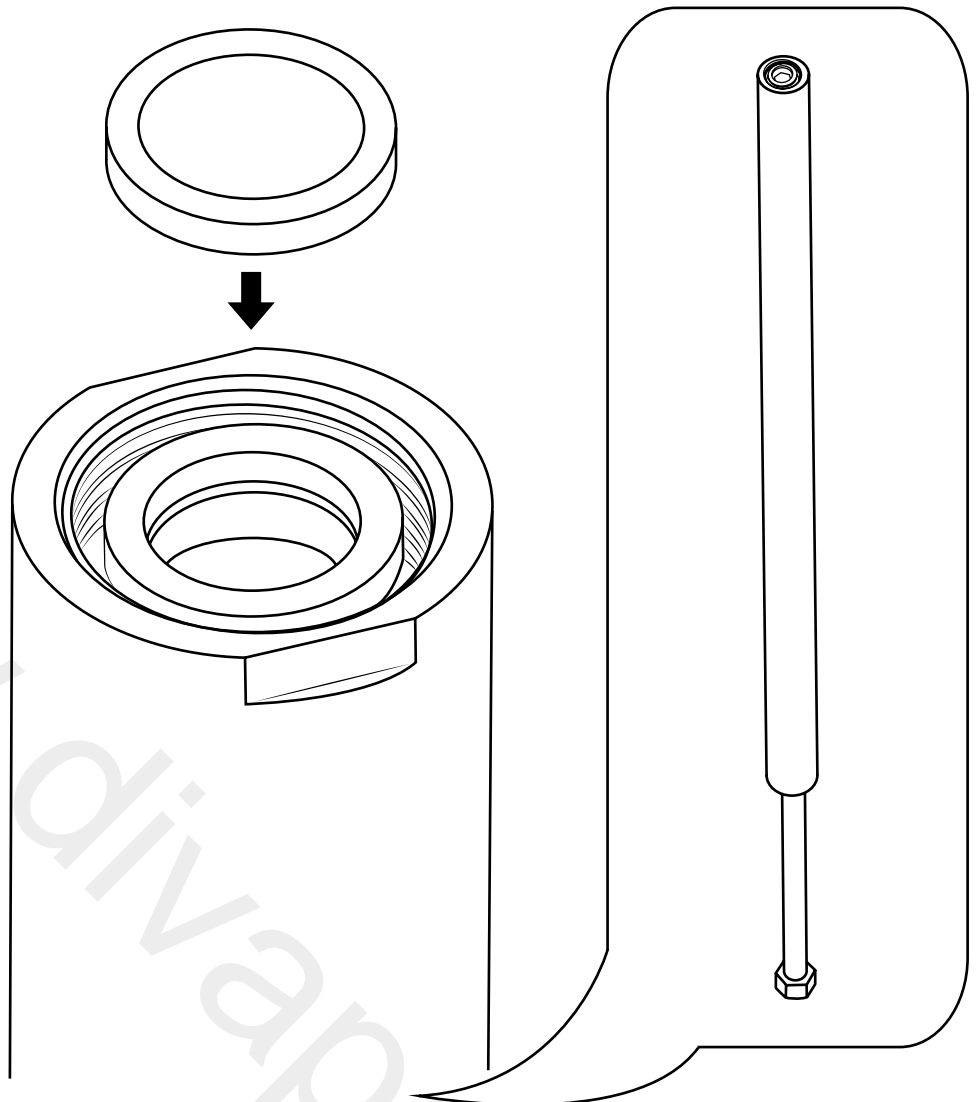

# Milano

Traditional Floor Mounted Bath Shower  
Mixer

 Style may vary

Installation Guide

## Parts included:

1

2

3

4

5

6

7