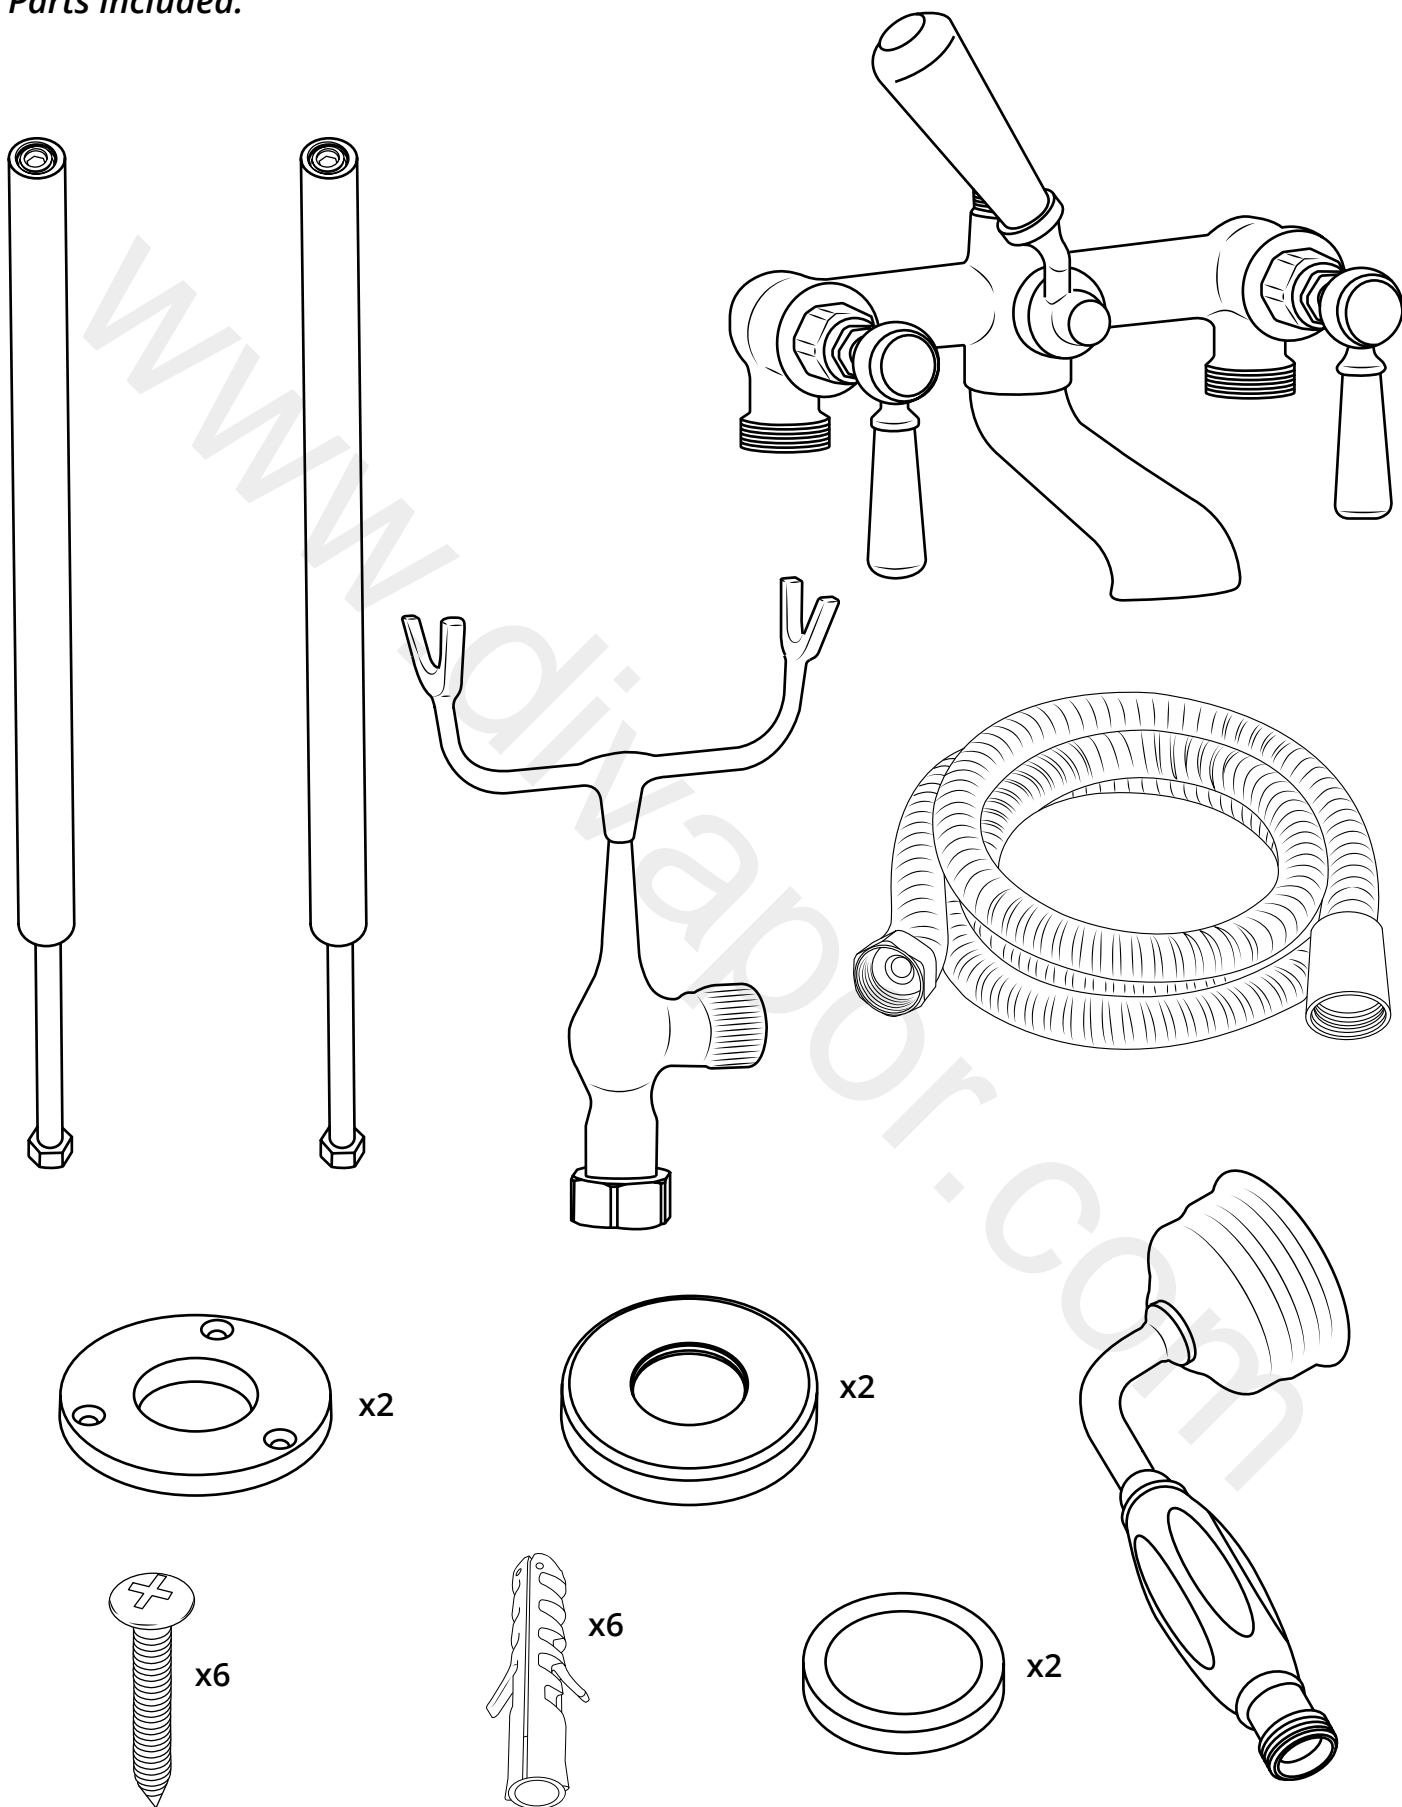

# Milano

Traditional Floor Mounted Bath Shower  
Mixer

 Style may vary

Installation Guide

# Installation

---

*Tools required for installing:*

## Parts included:

1

2

3

4

5

6

7

8

9

10

11

12

13

14

15