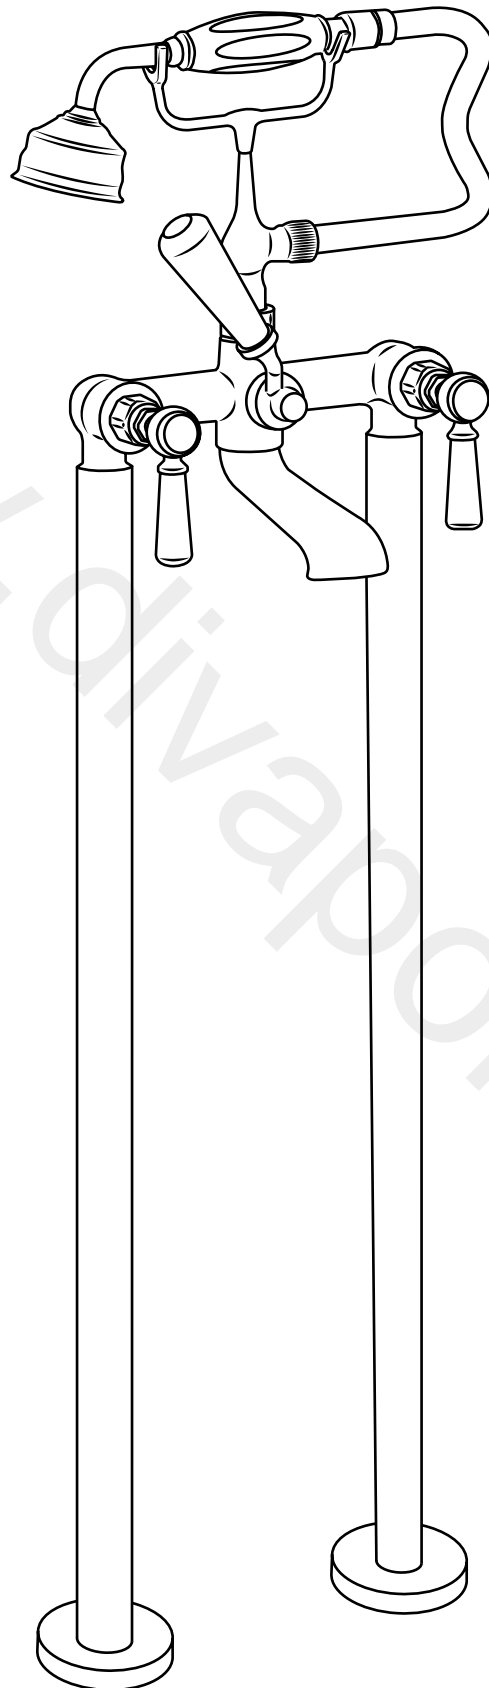

i Style may vary