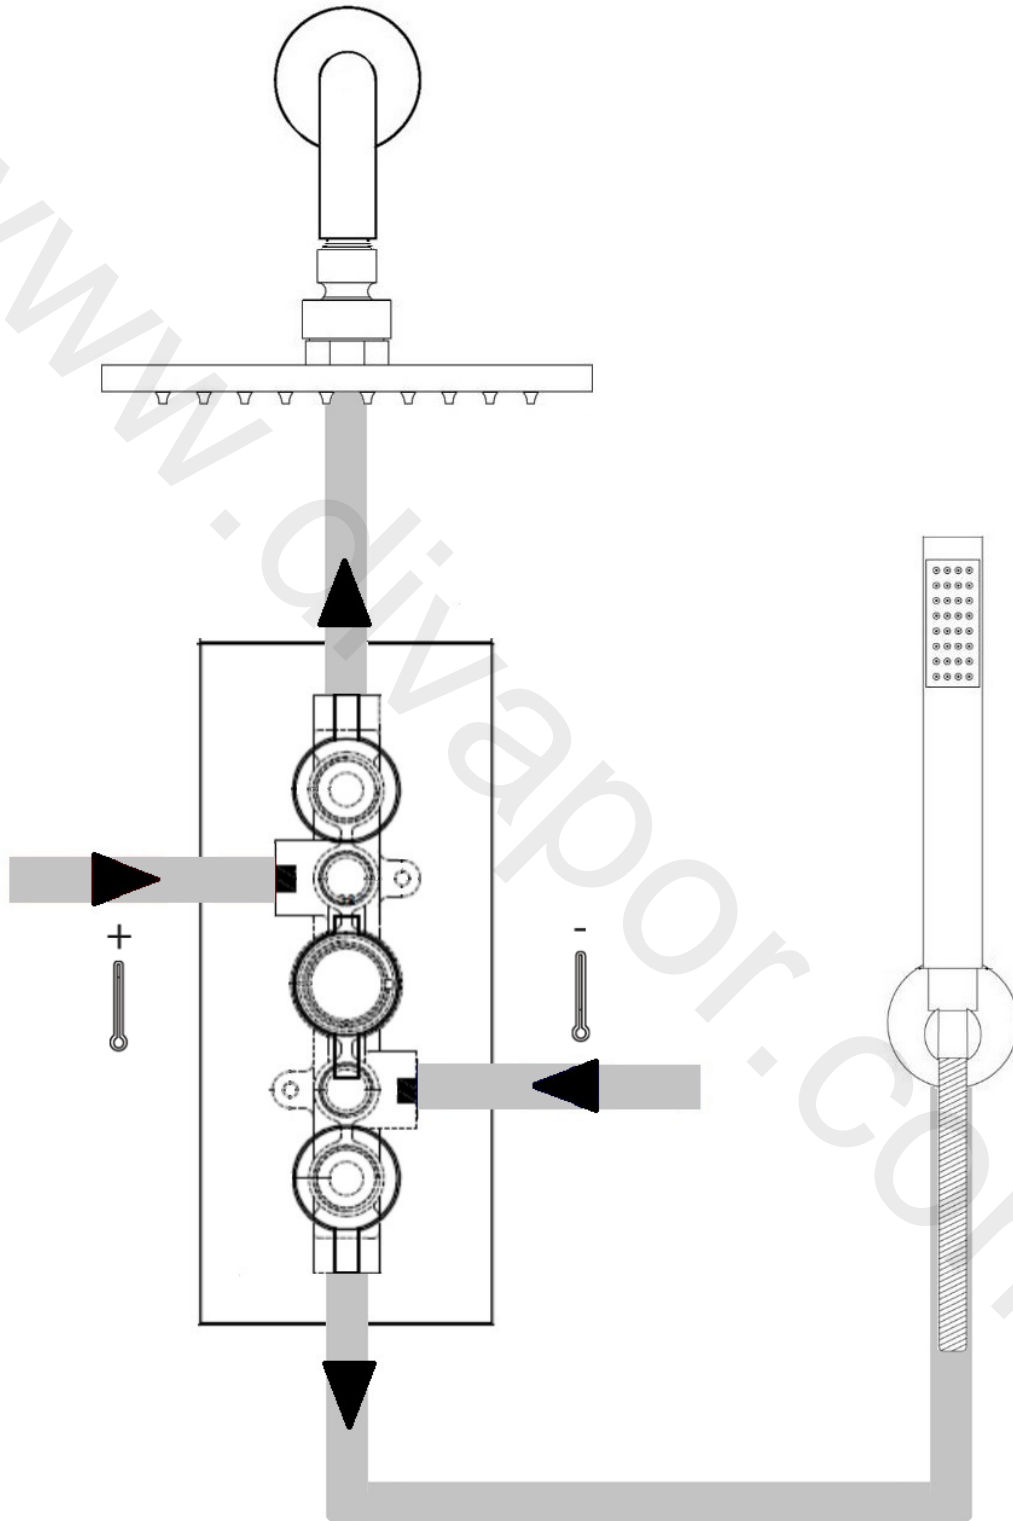

Installation Example

If you require any additional information or have any issues with this product please refer to the website.