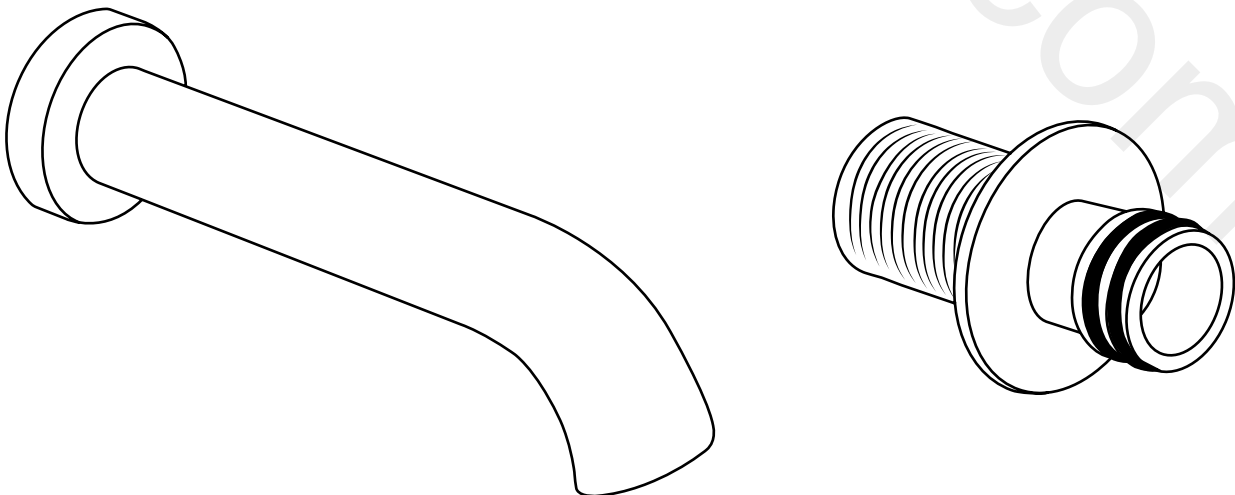

Milano

Wall Spout

① Style may vary

Installation Guide

Installation

Tools required for installing:

Parts included:

3