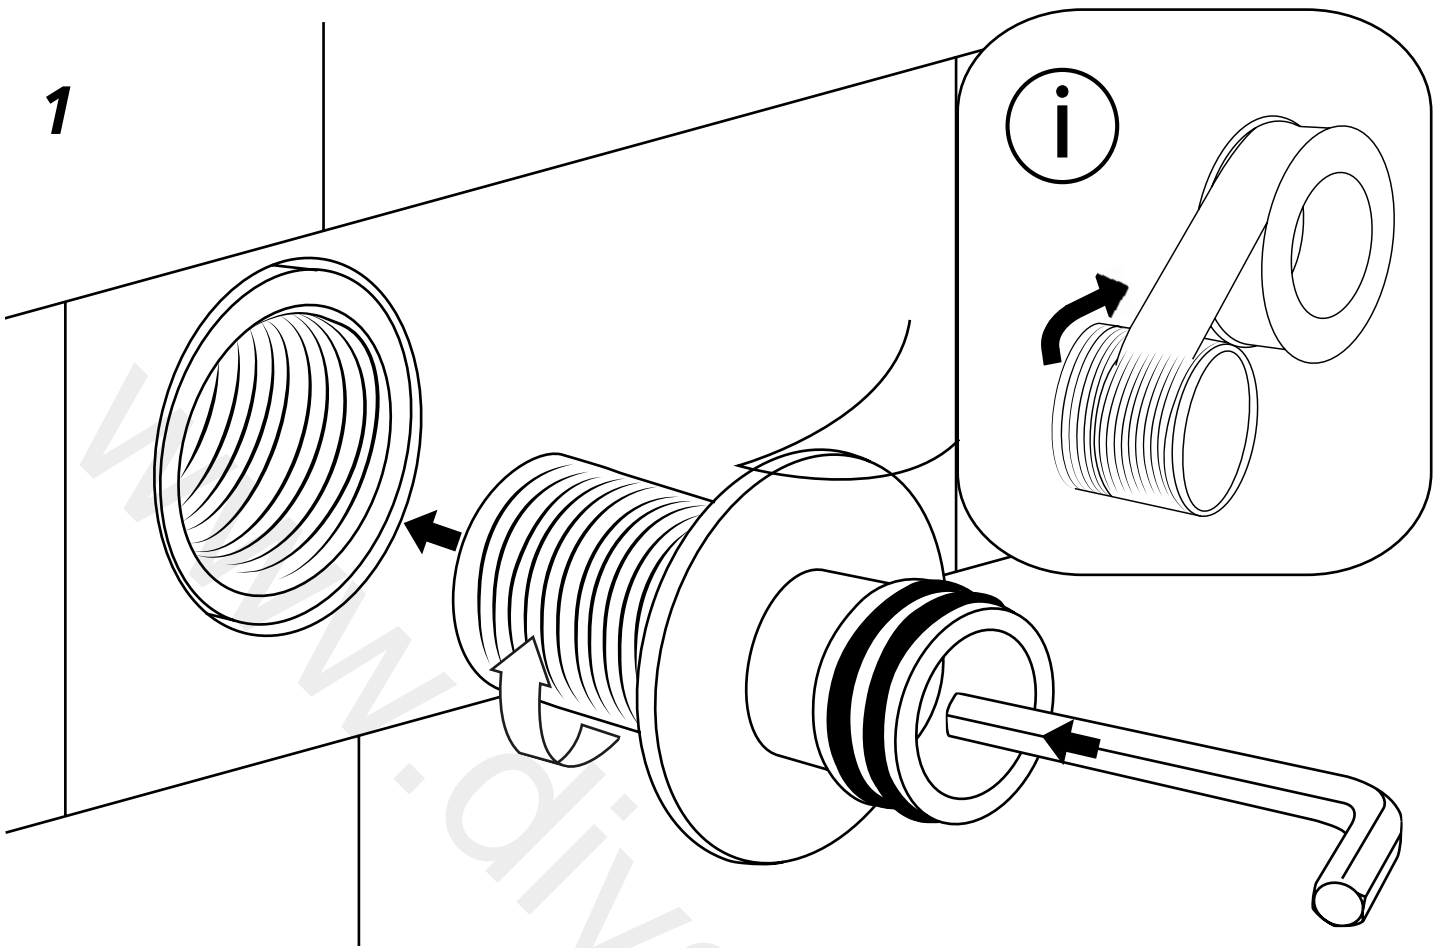

Milano

Wall Spout

① Style may vary

Installation Guide

Installation

Tools required for installing:

Parts included:

3