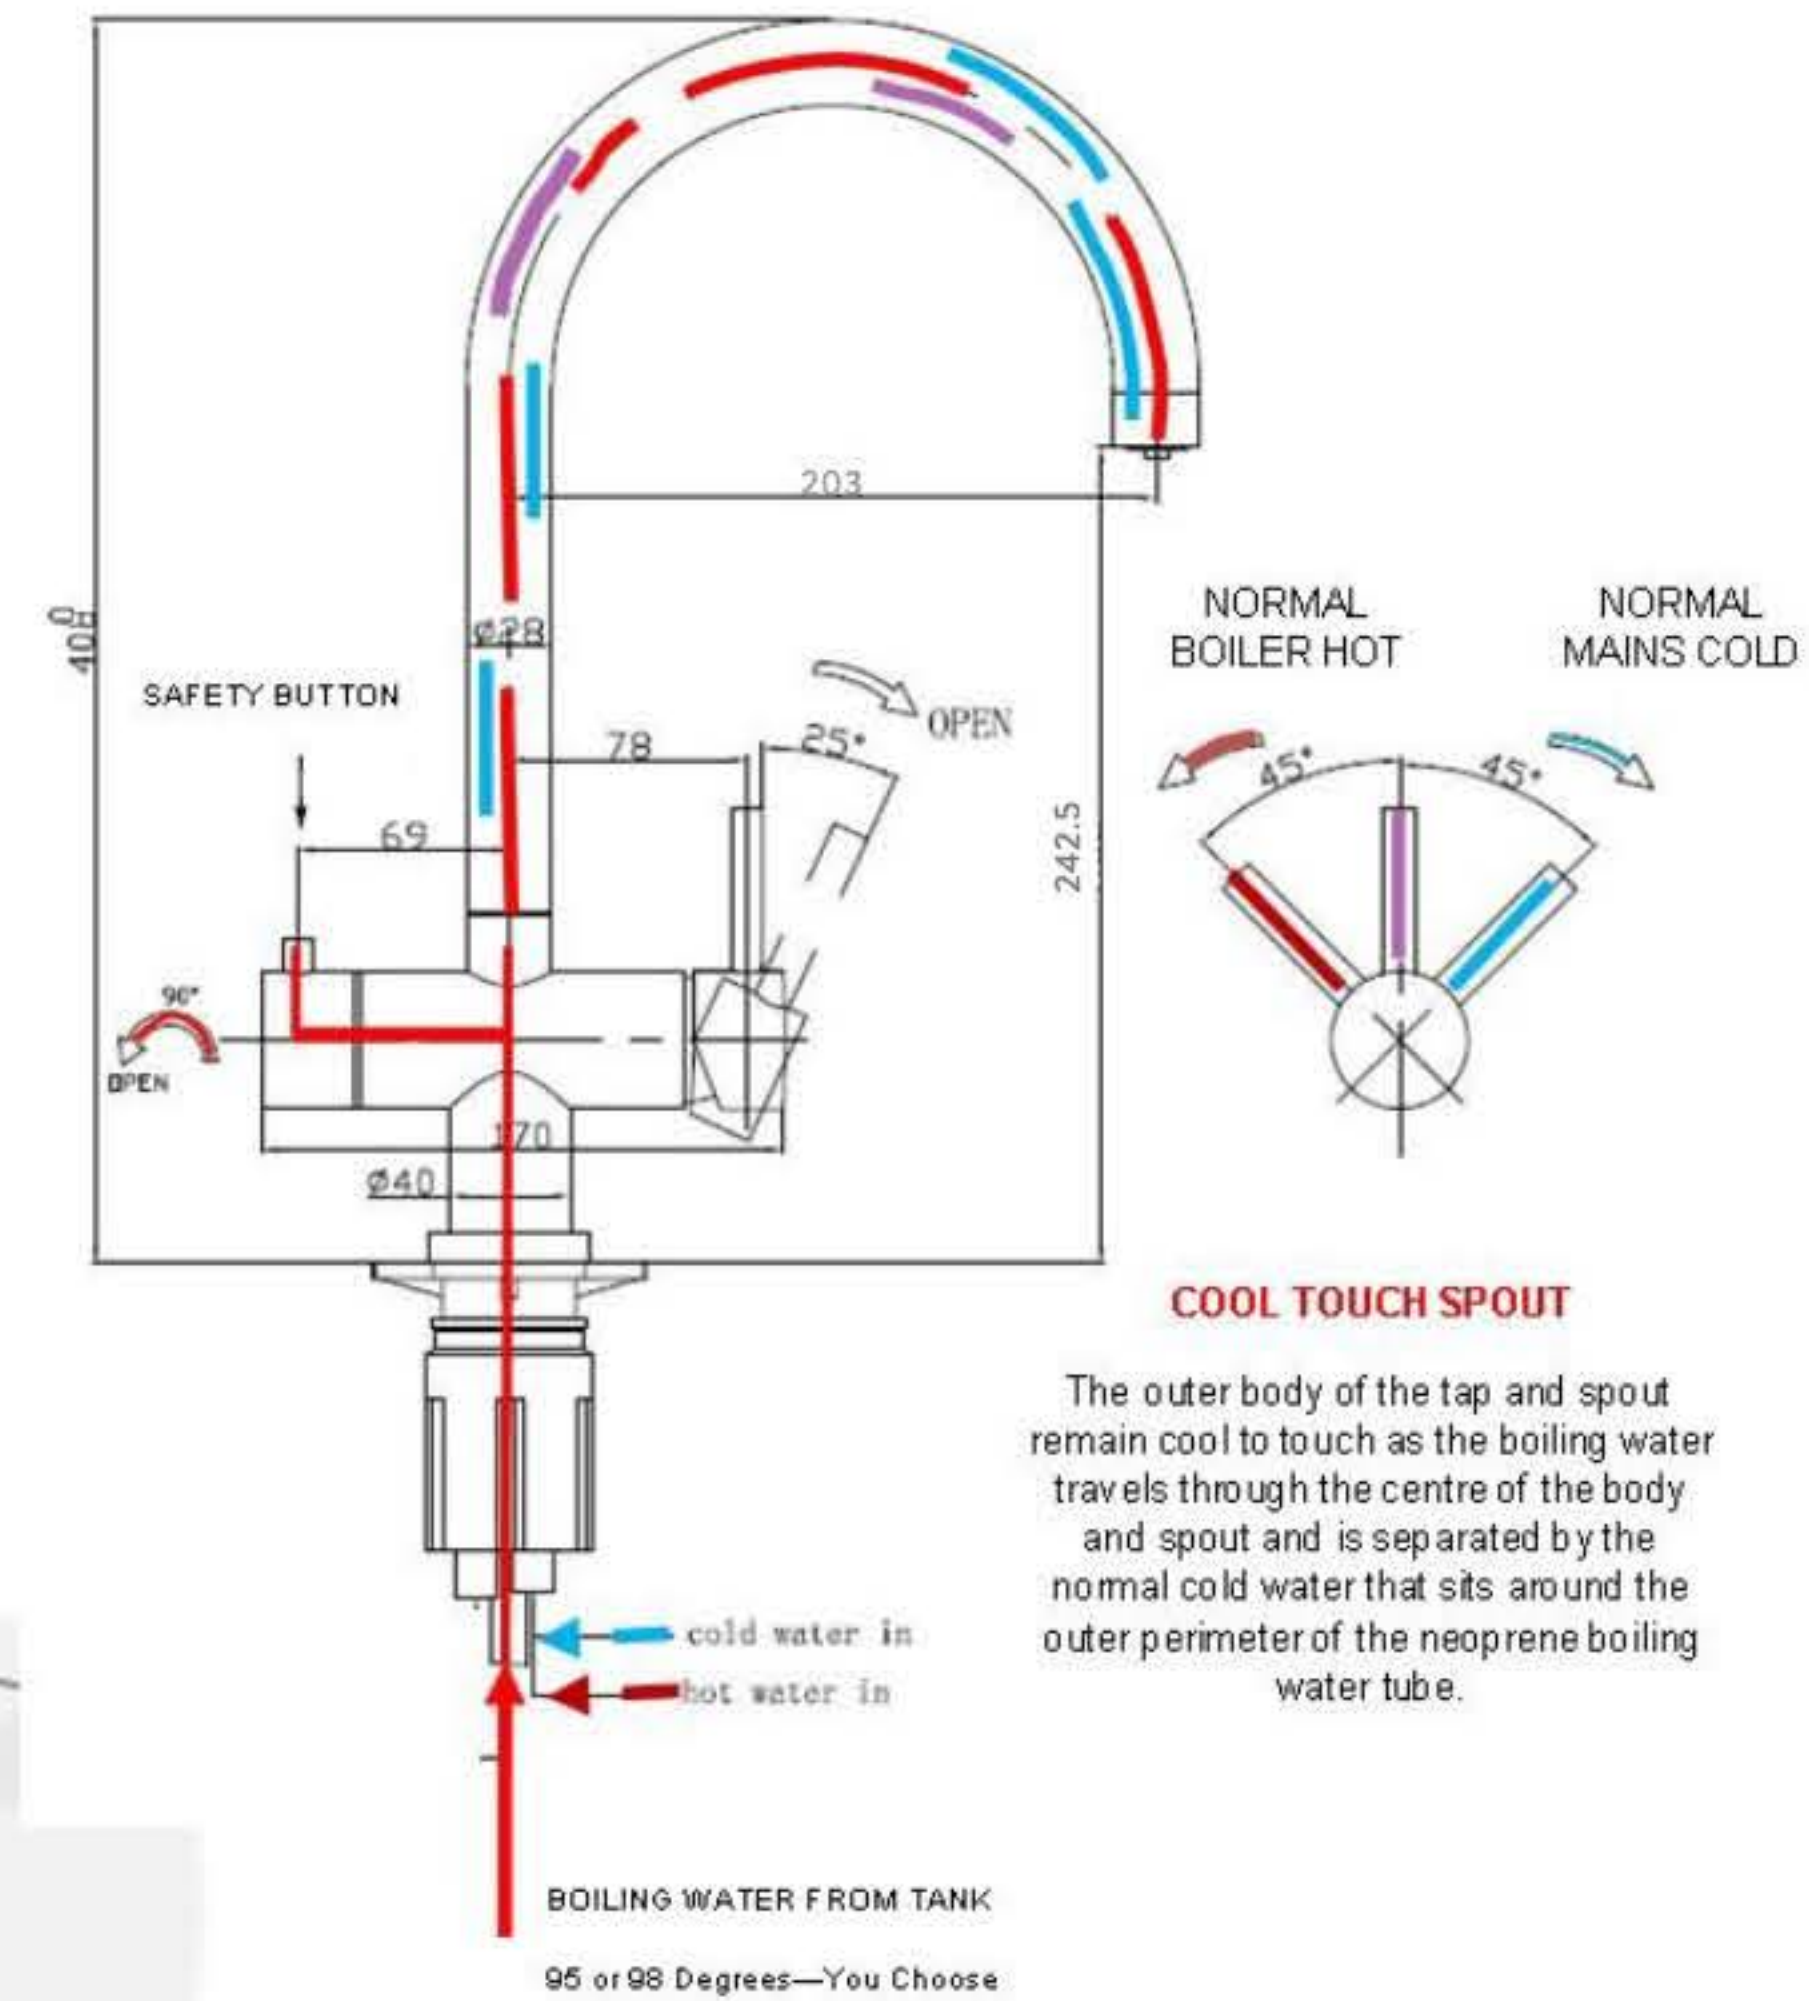

Vellamo Boiling Water Taps

SAFETY BUTTON

Boiling water will only be dispensed when the safety button is depressed and rotated

Do not power the tank until the tank has been filled with water. Powering the tank without water will cause dry burn and will nullify your warranty