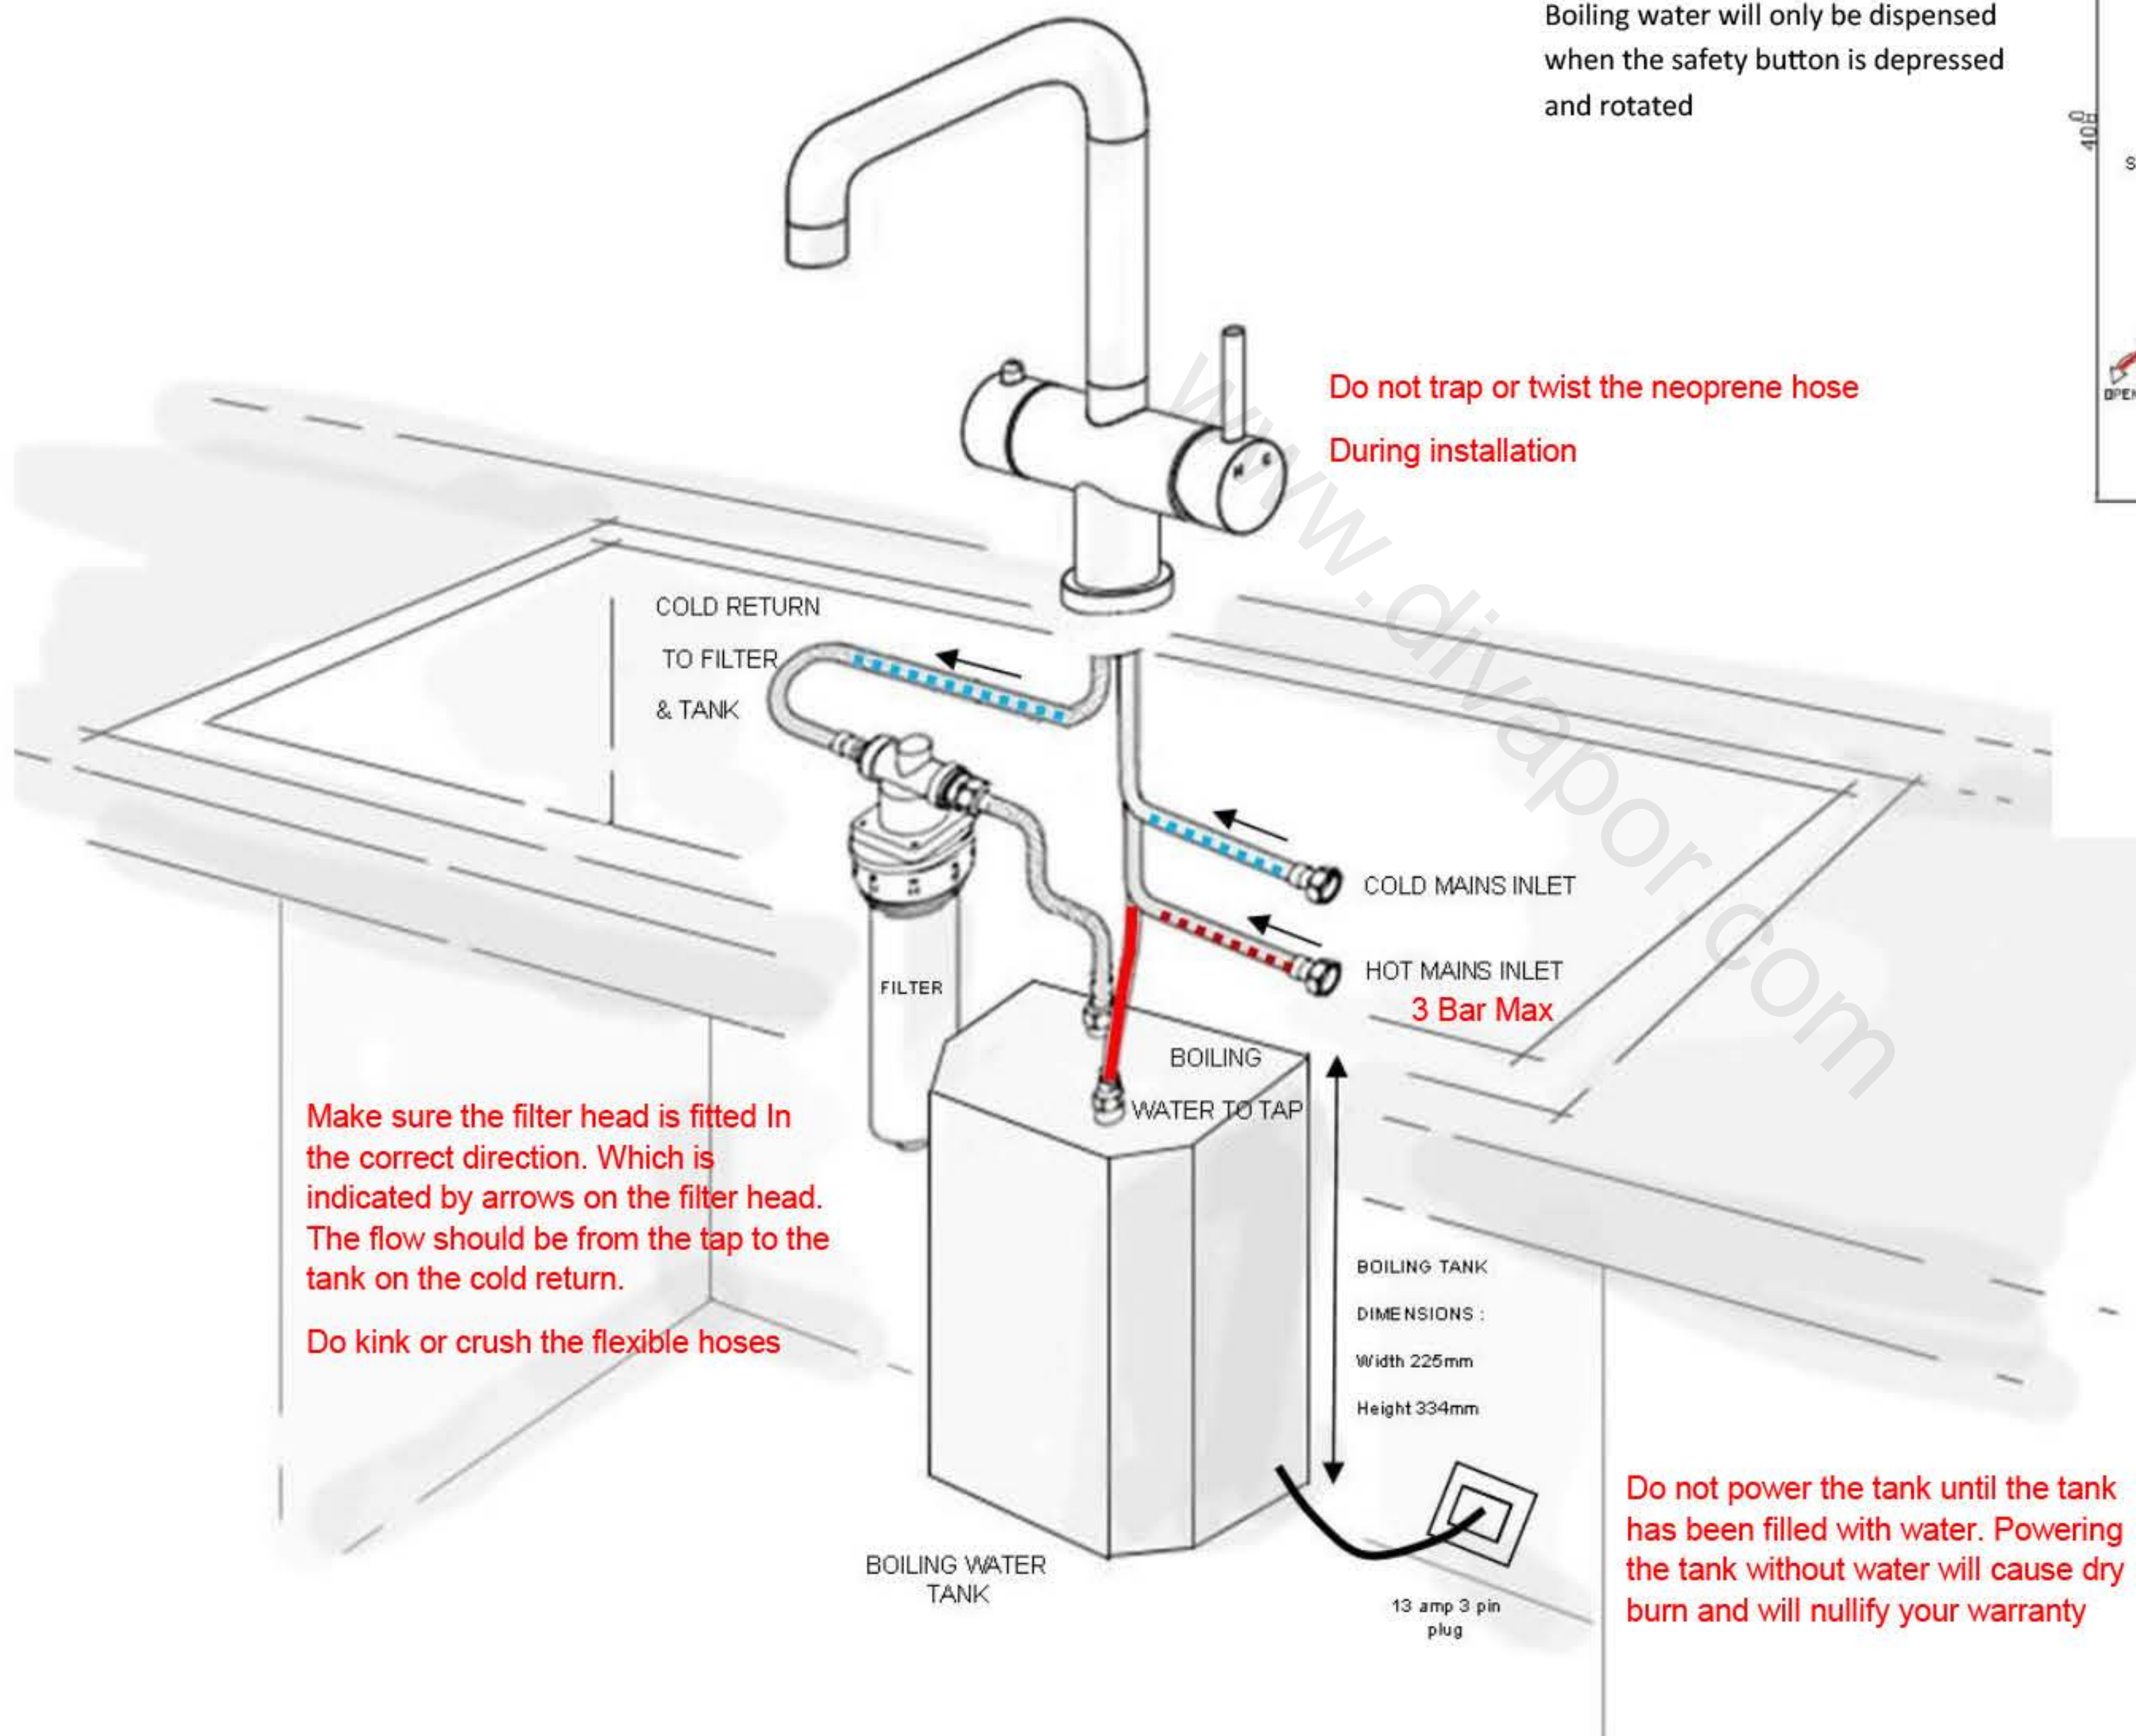

Vellamo Boiling Water Taps

SAFETY BUTTON

Boiling water will only be dispensed when the safety button is depressed and rotated

Do not power the tank until the tank has been filled with water. Powering the tank without water will cause dry burn and will nullify your warranty