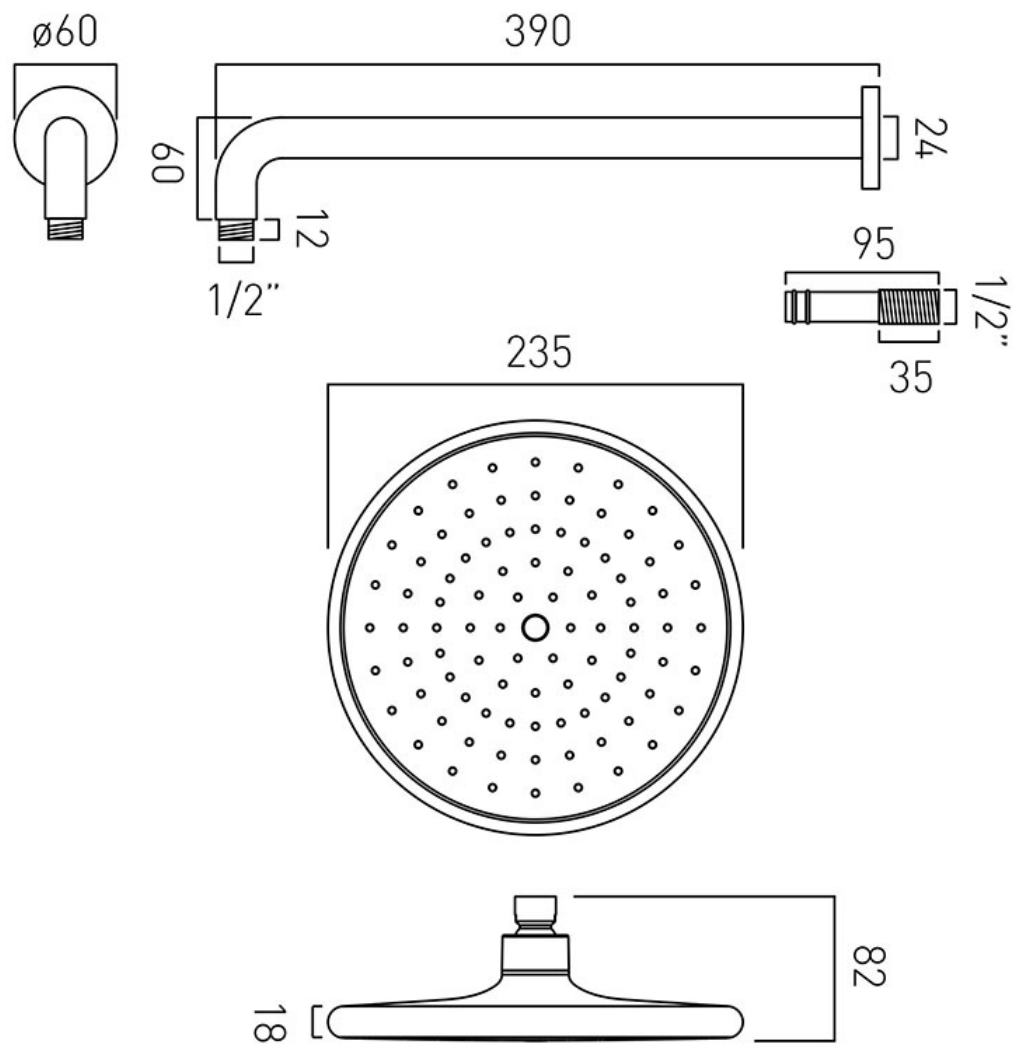

SPECIFICATION SHEET

COLLECTION: CERES

PRODUCT CODE: CER-HEAD/SA-C/P

DESCRIPTION:

round self-cleaning shower head
wall mounted
with shower arm
235mm (9") diameter
minimum operating pressure 0.2 bar LP

FINISH:

Chrome

FLOW REGULATOR:

FR-FLEXI/9-PLA

MINIMUM OPERATING PRESSURE:

0.2 bar LP

FLOW RATE AT 3.0 BAR FLOW PRESSURE:

24.6

tel: 01934 744466
email: sales@vado.com
www.vado.com

where inspiration flows
taps | showering | accessories

TECHNICAL DRAWING

COLLECTION: CERES

PRODUCT CODE: CER-HEAD/SA-C/P

tel: 01934 744466
email: sales@vado.com
www.vado.com

where inspiration flows
taps | showering | accessories