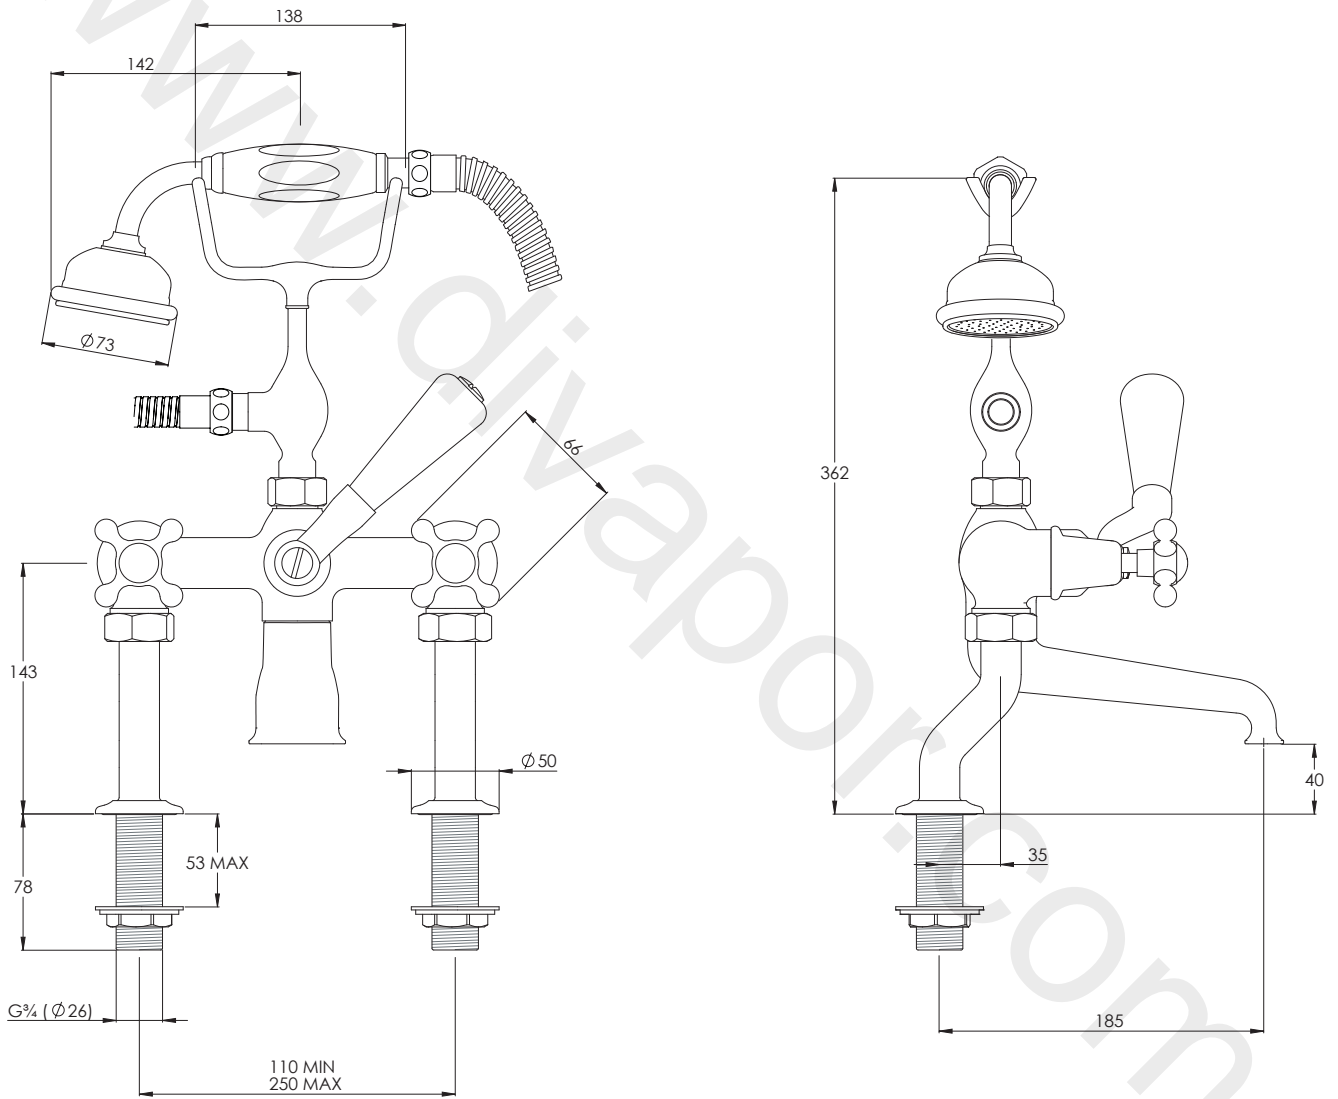

LEFROY BROOKS

IBROC HOUSE ESSEX ROAD
HODDESDON HERTS EN11 0QS UK
T: +44 (0)1992 708 316 F: +44 (0)1992 708 317

CH1100

CONNAUGHT DECK MOUNTED BATH
SHOWER MIXER

DIMENSIONAL DATA SHEET

DATE: 25/03/19

REVISION: B

COPYRIGHT © LBIP LTD. ALL RIGHTS RESERVED

DIMENSIONS IN MILLIMETRES

WHILST EVERY EFFORT IS MADE TO ENSURE THE ACCURACY OF THESE DATA SHEETS THEY ARE SUBJECT TO CHANGE WITHOUT NOTICE AS PART OF THE COMPANY'S PRODUCT DEVELOPMENT PROCESS