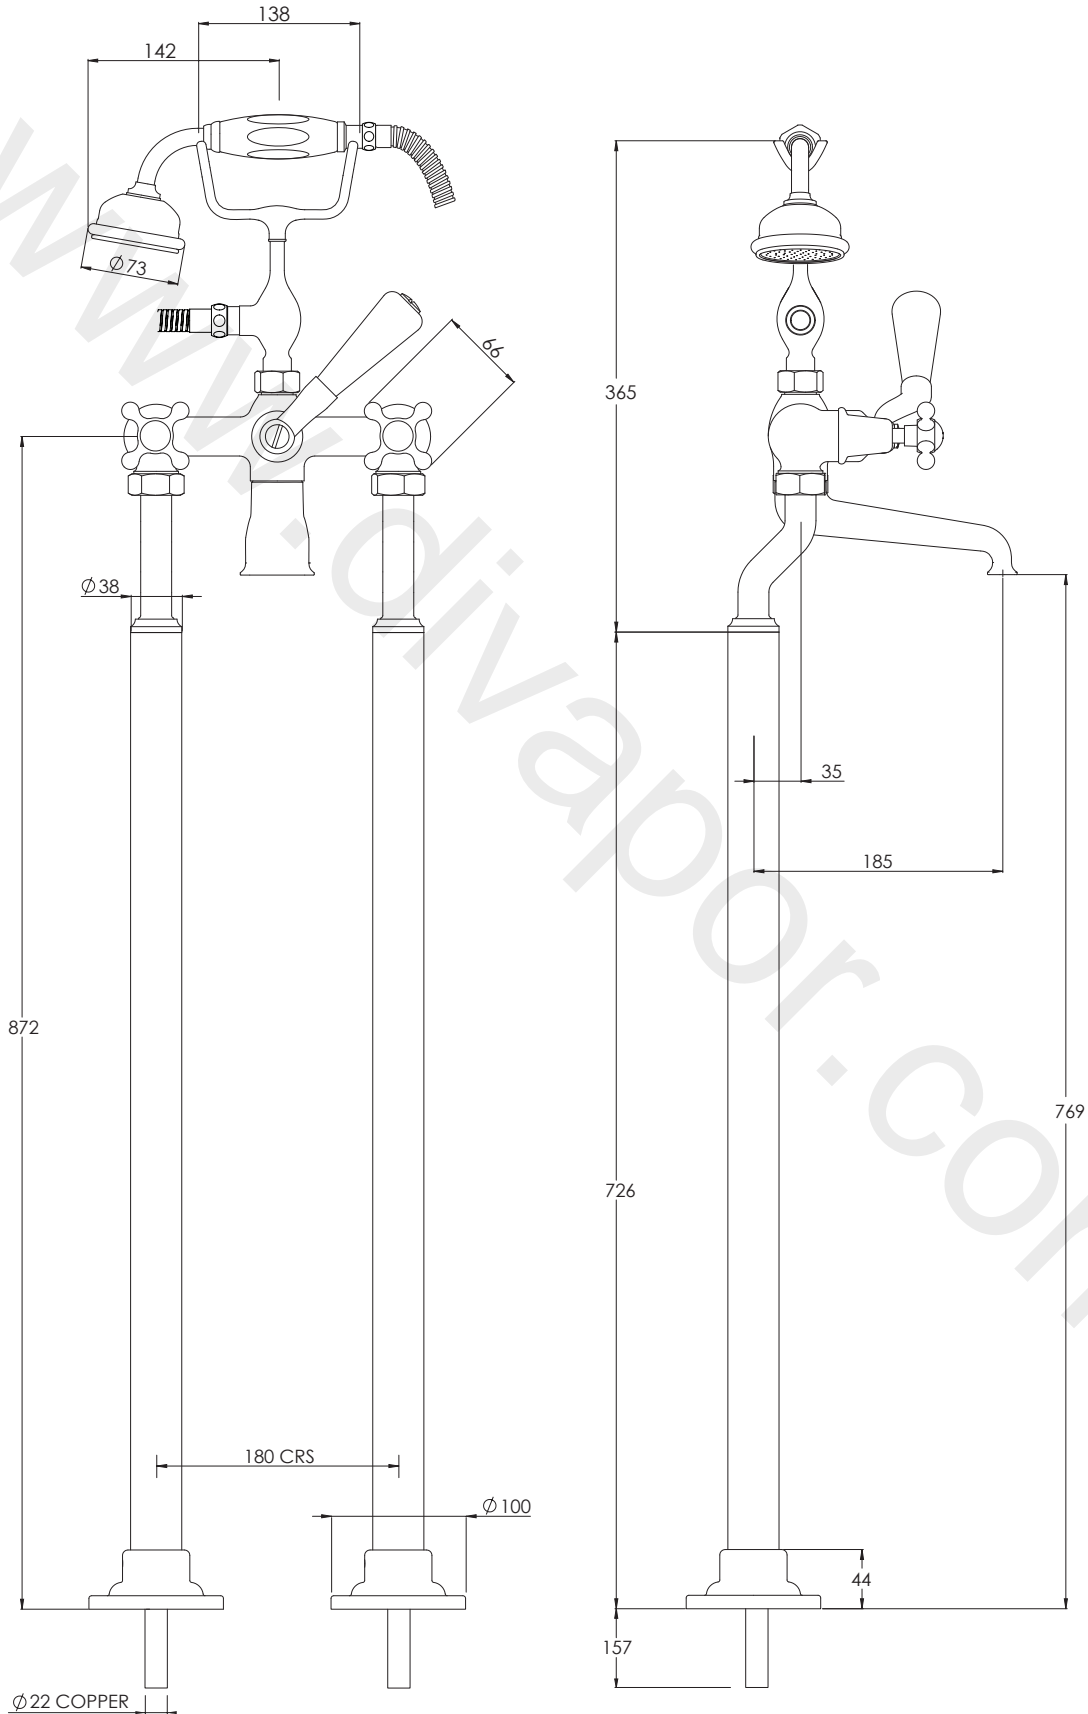

LEFROY BROOKS

1 BROOK HOUSE ESSEX ROAD
HODDESDON HERTS EN11 0QS UK
T: +44 (0)1992 708 316 F: +44 (0)1992 708 317

CH1144

CONNAUGHT BATH SHOWER MIXER WITH
STANDPIPES

DIMENSIONAL DATA SHEET

DATE: 26/03/19

REVISION: A

COPYRIGHT © LBIP LTD. ALL RIGHTS RESERVED

DIMENSIONS IN MILLIMETRES

WHILST EVERY EFFORT IS MADE TO ENSURE THE ACCURACY OF THESE DATA SHEETS THEY ARE SUBJECT TO CHANGE WITHOUT NOTICE AS PART OF THE COMPANY'S PRODUCT DEVELOPMENT PROCESS