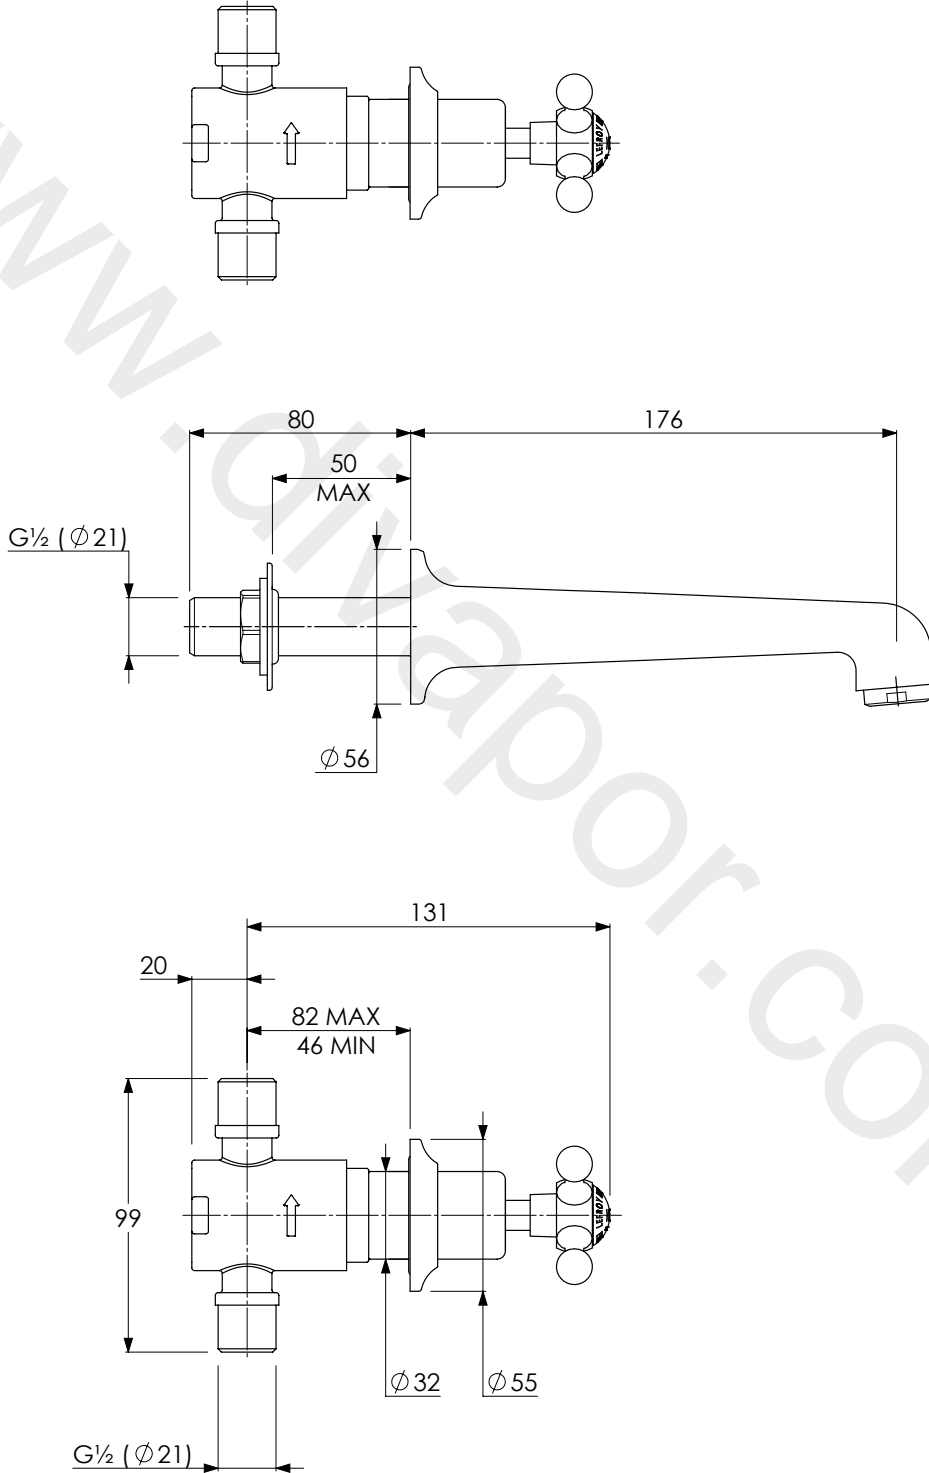

LEFROY BROOKS

IBROC HOUSE ESSEX ROAD
HODDESDON HERTS EN11 0QS UK
T: +44 (0)1992 708 316 F: +44 (0)1992 708 317

CH1212

CONNAUGHT WALL MOUNTED BASIN MIXER

DIMENSIONAL DATA SHEET

DATE: 29/01/2019

REVISION: B

DIMENSIONS IN MILLIMETRES