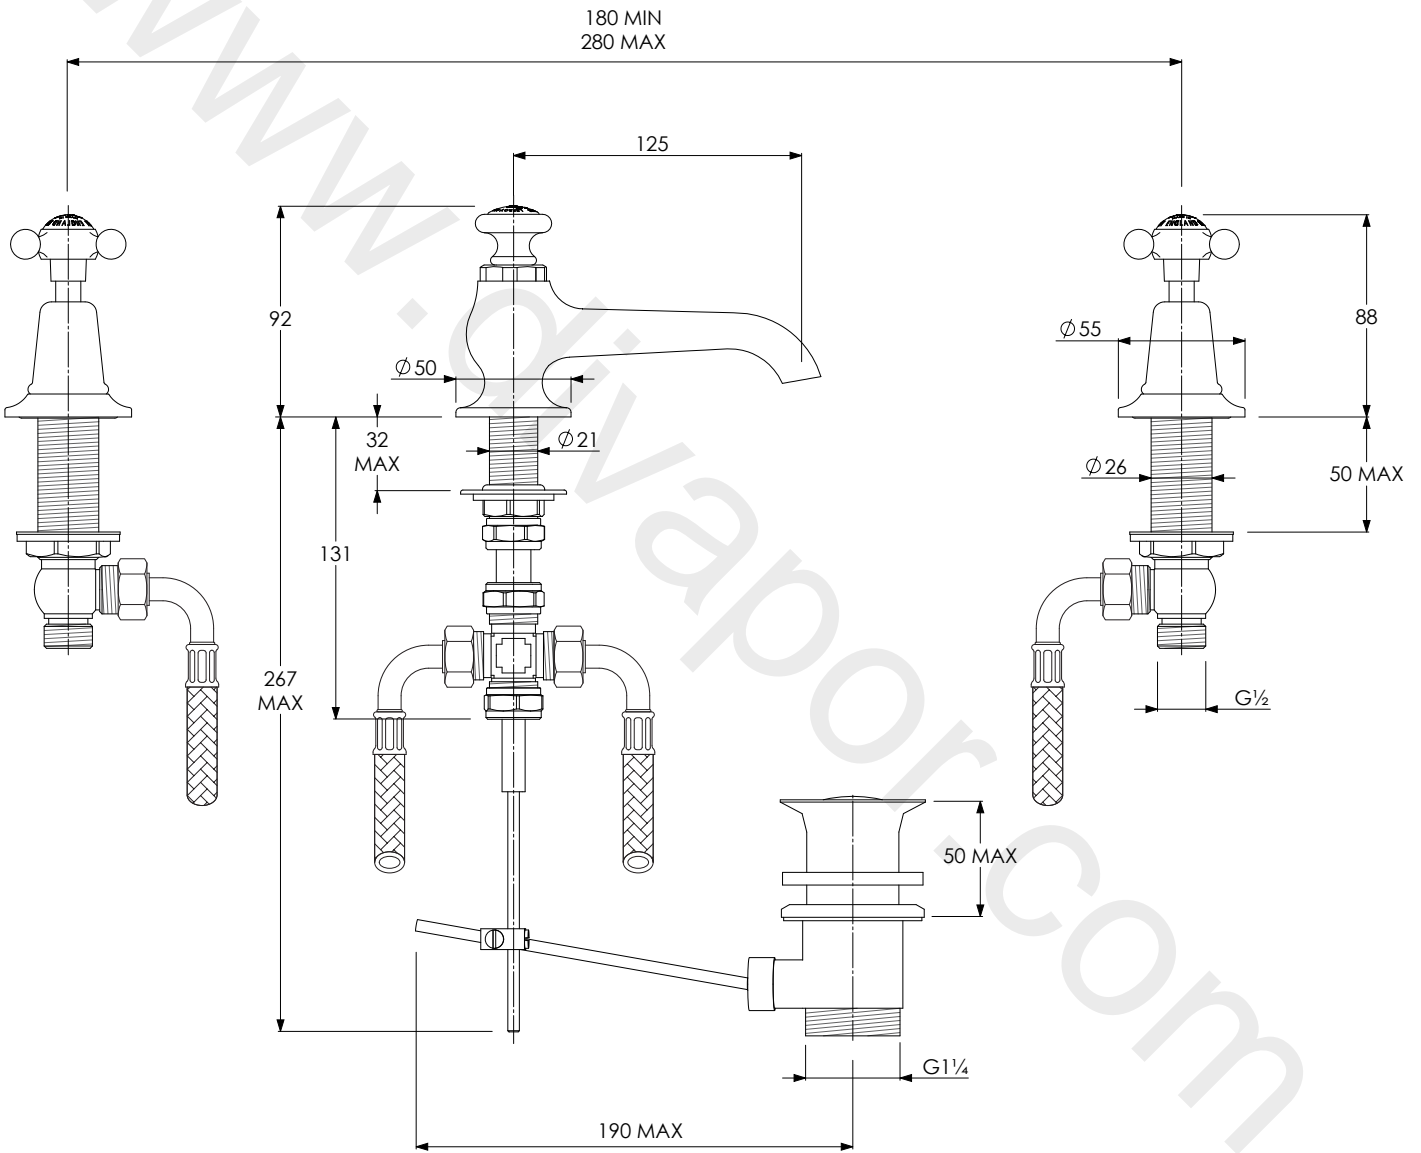

LEFROY BROOKS

IBROC HOUSE ESSEX ROAD
HODDESDON HERTS EN11 0QS UK
T: +44 (0)1992 708 316 F: +44 (0)1992 708 317

CH1224

CONNAUGHT BASIN MIXER WITH POP-UP
WASTE

DIMENSIONAL DATA SHEET

DATE: 02/01/2019

REVISION: C

COPYRIGHT © LBIP LTD. ALL RIGHTS RESERVED

DIMENSIONS IN MILLIMETRES

WHILST EVERY EFFORT IS MADE TO ENSURE THE ACCURACY OF THESE DATA SHEETS THEY ARE SUBJECT TO CHANGE WITHOUT NOTICE AS PART OF THE COMPANY'S PRODUCT DEVELOPMENT PROCESS