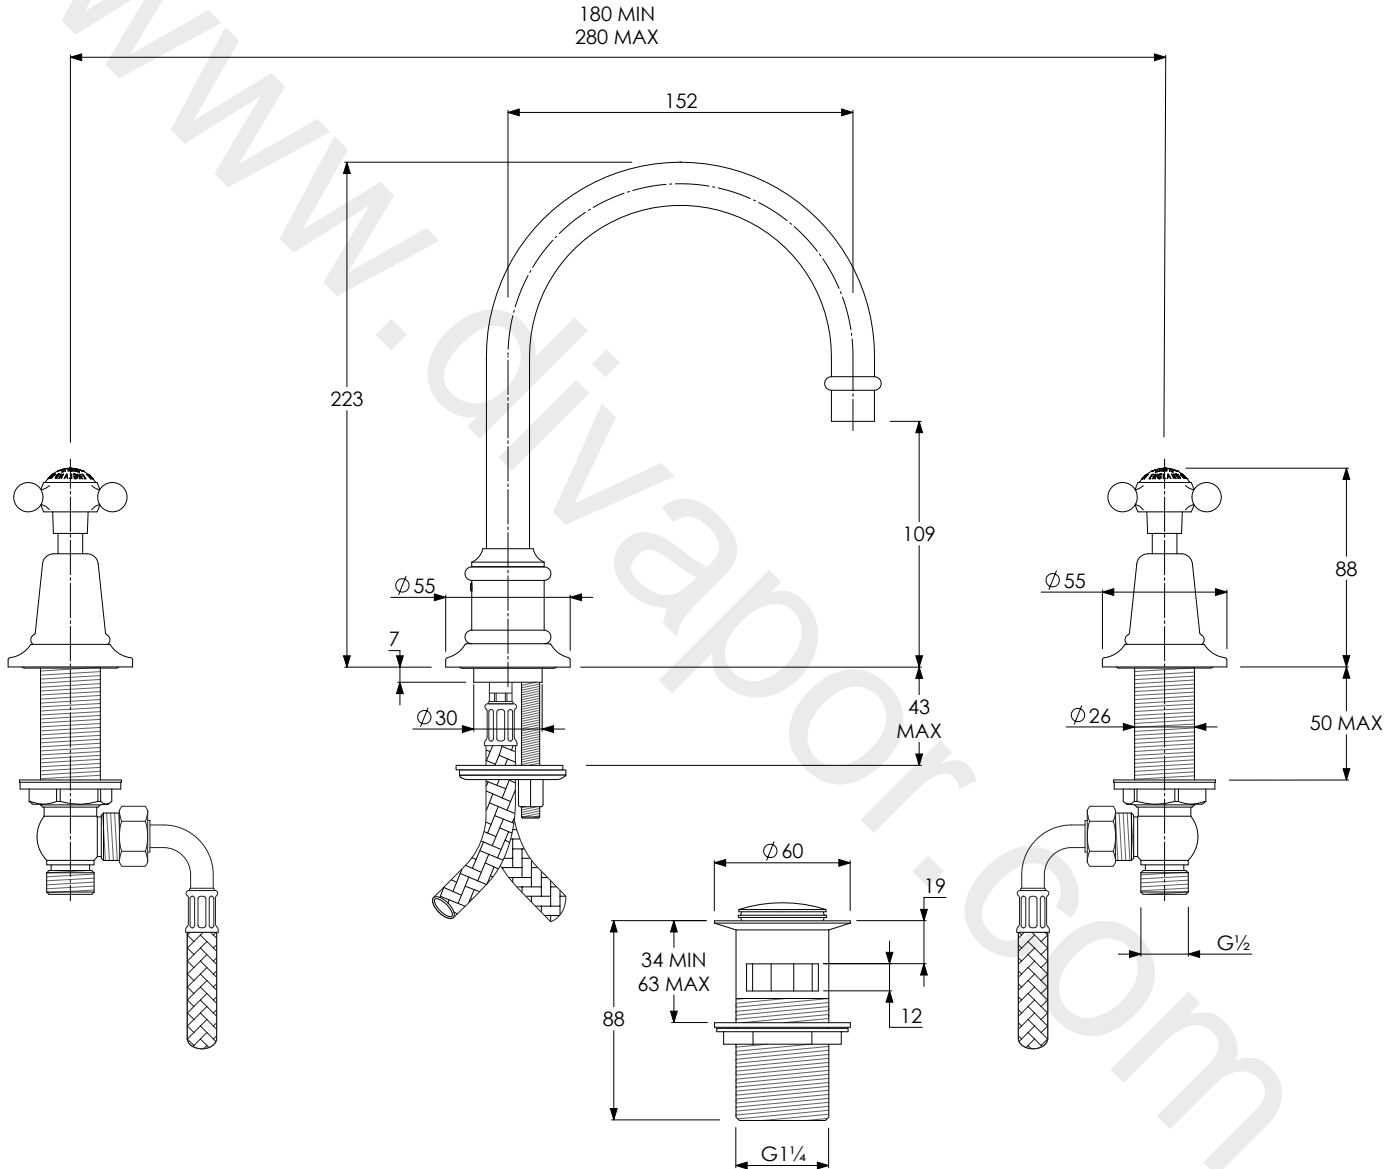

LEFROY BROOKS

IBROC HOUSE ESSEX ROAD
HODDESDON HERTS EN11 0QS UK
T: +44 (0)1992 708 316 F: +44 (0)1992 708 317

CH1230

CLASSIC TUBULAR BASIN MIXER WITH
CONNAUGHT CROSS HANDLES AND
CLICK-UP WASTE

DIMENSIONAL DATA SHEET

DATE: 02/01/2019

REVISION: A

COPYRIGHT © LBIP LTD. ALL RIGHTS RESERVED

DIMENSIONS IN MILLIMETRES

WHILST EVERY EFFORT IS MADE TO ENSURE THE ACCURACY OF THESE DATA SHEETS THEY ARE SUBJECT TO CHANGE WITHOUT NOTICE AS PART OF THE COMPANY'S PRODUCT DEVELOPMENT PROCESS