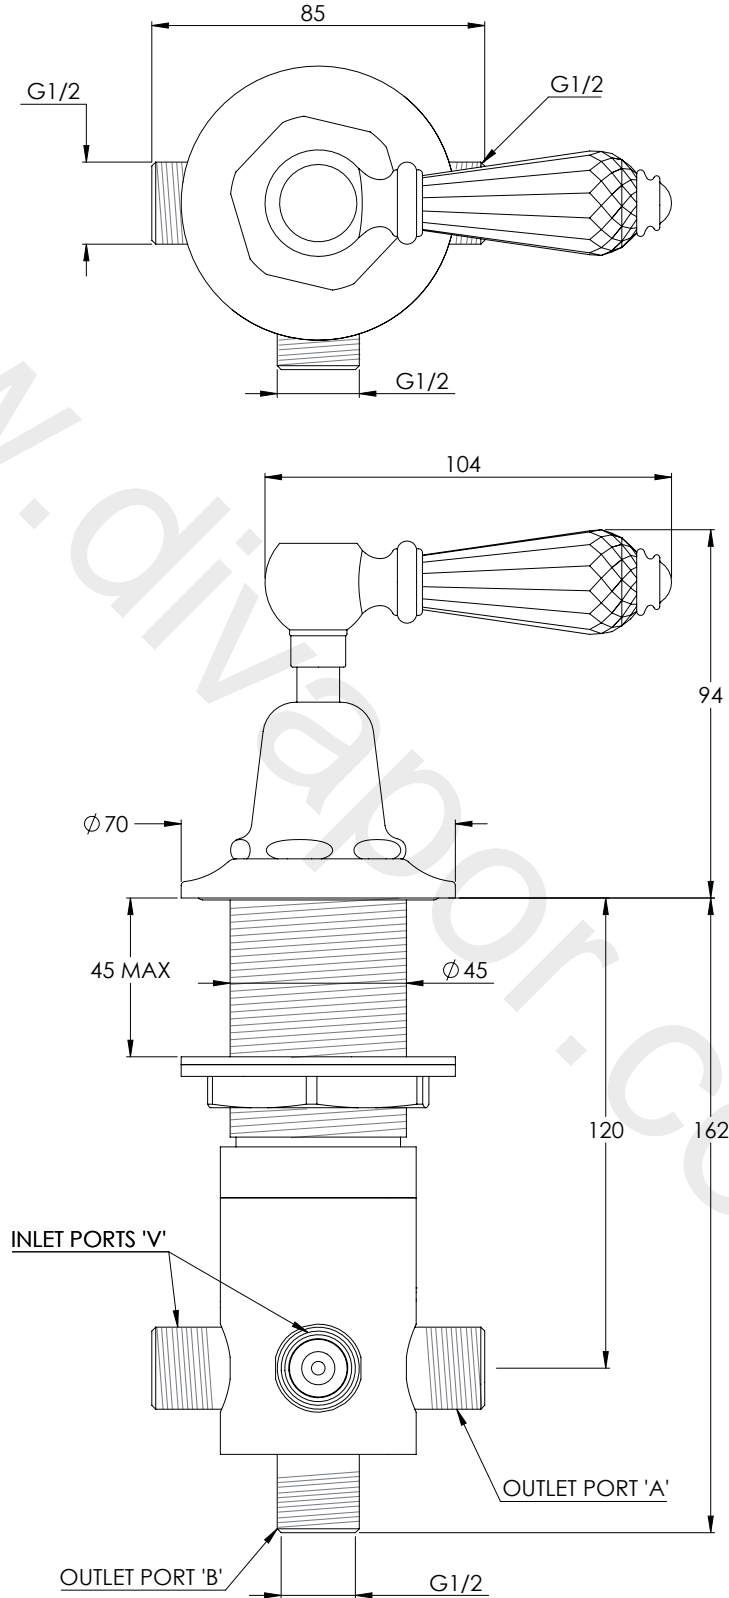

LEFROY BROOKS

IBROC HOUSE ESSEX ROAD
HODDESDON HERTS EN11 0QS UK
T: +44 (0)1992 708 316 F: +44 (0)1992 708 317

CR1650

CRYSTAL LEVER DECK MOUNTED 'TWO-WAY'
DIVERTER

DIMENSIONAL DATA SHEET

DATE: 06/08/2021

REVISION: A

DIMENSIONS IN MILLIMETRES

WHILST EVERY EFFORT IS MADE TO ENSURE THE ACCURACY OF THESE DATA SHEETS THEY ARE SUBJECT TO CHANGE WITHOUT NOTICE AS PART OF THE COMPANY'S PRODUCT DEVELOPMENT PROCESS