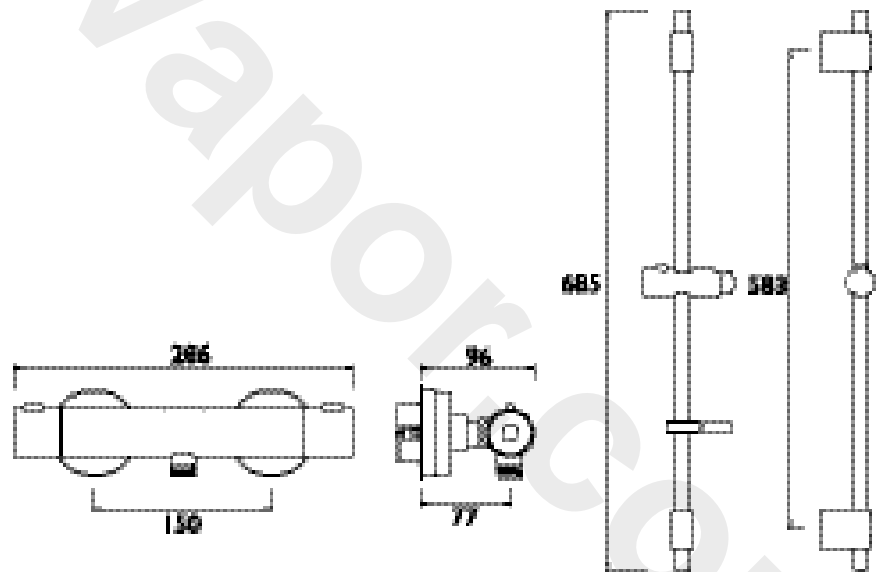

### Specification

Style:	Contemporary
Finish/Colour:	Chrome
Main Construction Material:	Brass
No of Controls:	2
Shower Type:	Exposed Bar
Shower Head Type:	Both
Valve/Cartridge Type:	Thermostatic
Maximum Hot Water Supply Temperature	80
Dynamic Pressure Range: (bar)	5
Maximum Static Pressure: (bar)	10
Plumbing System Suitability:	All, Preferably Balanced
Working Pressure Range:	Min. 0.5, Max. 5.0
Flow Rate: (l/min @ 3 bar)	11
Connection Inlet:	15mm Compression
Connection Outlet:	G 1/2"
Isolation Valve Included:	No
Check Valve Included:	No

### Features:

- Supplied with our Wallmount 12 Fixing Kit
- Shower has an adjustable fixing bracket on riser rail
- Existing screwholes can be used
- Easy installation
- Supplied with a push-button multi-mode rub clean handset

### Dimensions (measurements in mm)

For more products, visit our website:  
<http://www.bristan.com>