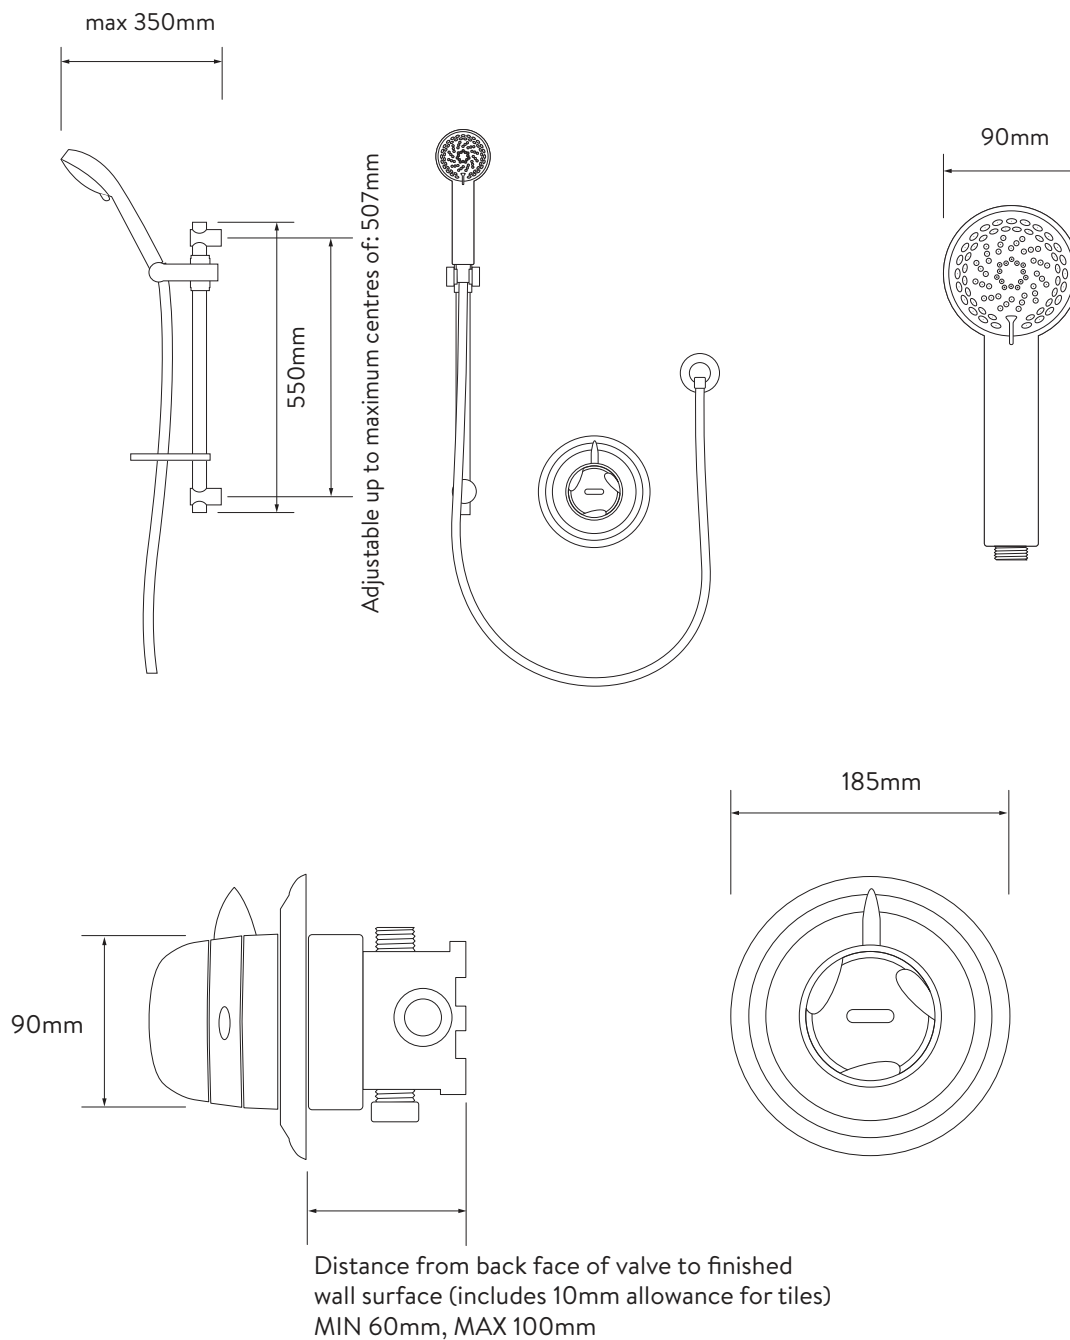

AQUALISA

COLT™ CONCEALED MIXER SHOWER

COLT001CA

WITH ADJUSTABLE HEAD

DIMENSIONAL DRAWINGS

AQUALISA

COLT™ CONCEALED MIXER SHOWER

COLT001CA

WITH ADJUSTABLE HEAD

TECHNICAL SPECIFICATIONS

| | |
|-------------------------------|---|
| Minimum pressure requirements | 0.1 bar |
| Maximum pressure requirements | 10 bar |
| Inlet fitting connections | 15mm push fit |
| Inlet supply positions | Hot/left, cold/right |
| Outlet connections | 1/2" BSP |
| Valve inlet centres | 150mm |
| Supply temperature | 5 - 20°C Cold Supply 55 - 65°C Hot Supply |
| Water system | Gravity, Boosted Gravity, Combi and Balanced High Pressure |
| Features | Separate on/off and temperature controls |
| | Adjustable, 90mm Harmony shower head |
| | Eco-setting can deliver water savings of up to 25% without compromising on showering experience |
| | Temperature override button |
| | 105mm, 4 spray patterns including an eco-setting |
| Colour | Chrome |
| Guarantee period | 2 years |
| Approvals | CE Marking |