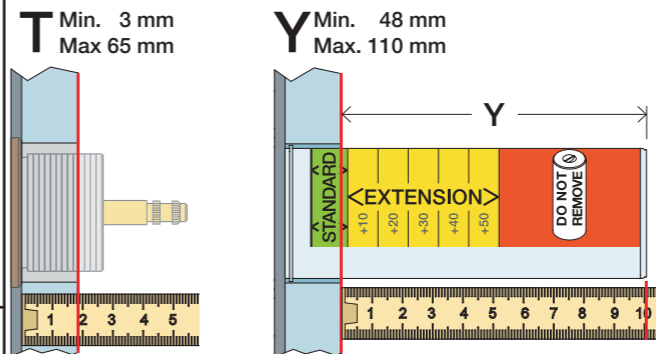

VR968:
To be ordered separately.
Werden separat bestellt.
Bestilles separat.
Apart te bestellen.
À commander séparément.

A Max.: 10 Bar/145 psi
Max. 65°C, 150°F

USA - For use with showerheads rated at 5.7 L/min. (1.5 gpm.) or higher.

AUS - Hot water inlet: Max. 50°C, 122°F. (AS 4032)

Data, l/min. / (Gpm) 3 Bar/43.5 Psi:

5100/5200V/5300: **A** 5400/5600A3: **A** - **C**

5400/5600: **A** - **B** 5400/5600A4: **A** - **D**

5400 5600	5400A3 5600A3	5400A4 5600A4	A	M	B	M	C	M	D
2	2	2	A	M	B	M	C	M	D
3	3	3	32/(8.5)	16/(4.2)	-	-	-	-	-
Out 2	Out 1	Out 1	-	-	32/(8.5)	16/(4.2)	-	-	-
Out 3	Out 2	Out 2	-	-	-	-	32/(8.5)	16/(4.2)	-
-	Out 3	Out 3	-	-	-	-	-	-	32/(8.5)
-	-	Out 4	-	-	-	-	-	-	32/(8.5)

B Check the local legislation.
Bitte die örtlichen Vorschriften überprüfen.
Tjek de lokale regler.
Kontrollera lokala föreskrifter
Nazitten lokale regelgeving.
Vérifiez la législation locale.

**!DO NOT!
!REMOVE!**

C DE:
Bitte separat beiliegende Anleitung für die Schallentkopplung VR972 beachten

D

Box till inbyggnadsblandare.
Boks til inbyggningsblander.
Laatikko seinäasenteiselle sekoittajalle.

Ingår inte i leveransen, köps separat.
Ikke inkludert, kjøpes separat.
Eivät sisälly tilaukseen, ostettava erikseen.

Extension
Verlängerung
Forlængerdele
Förlängning
Aanpassing
Modification