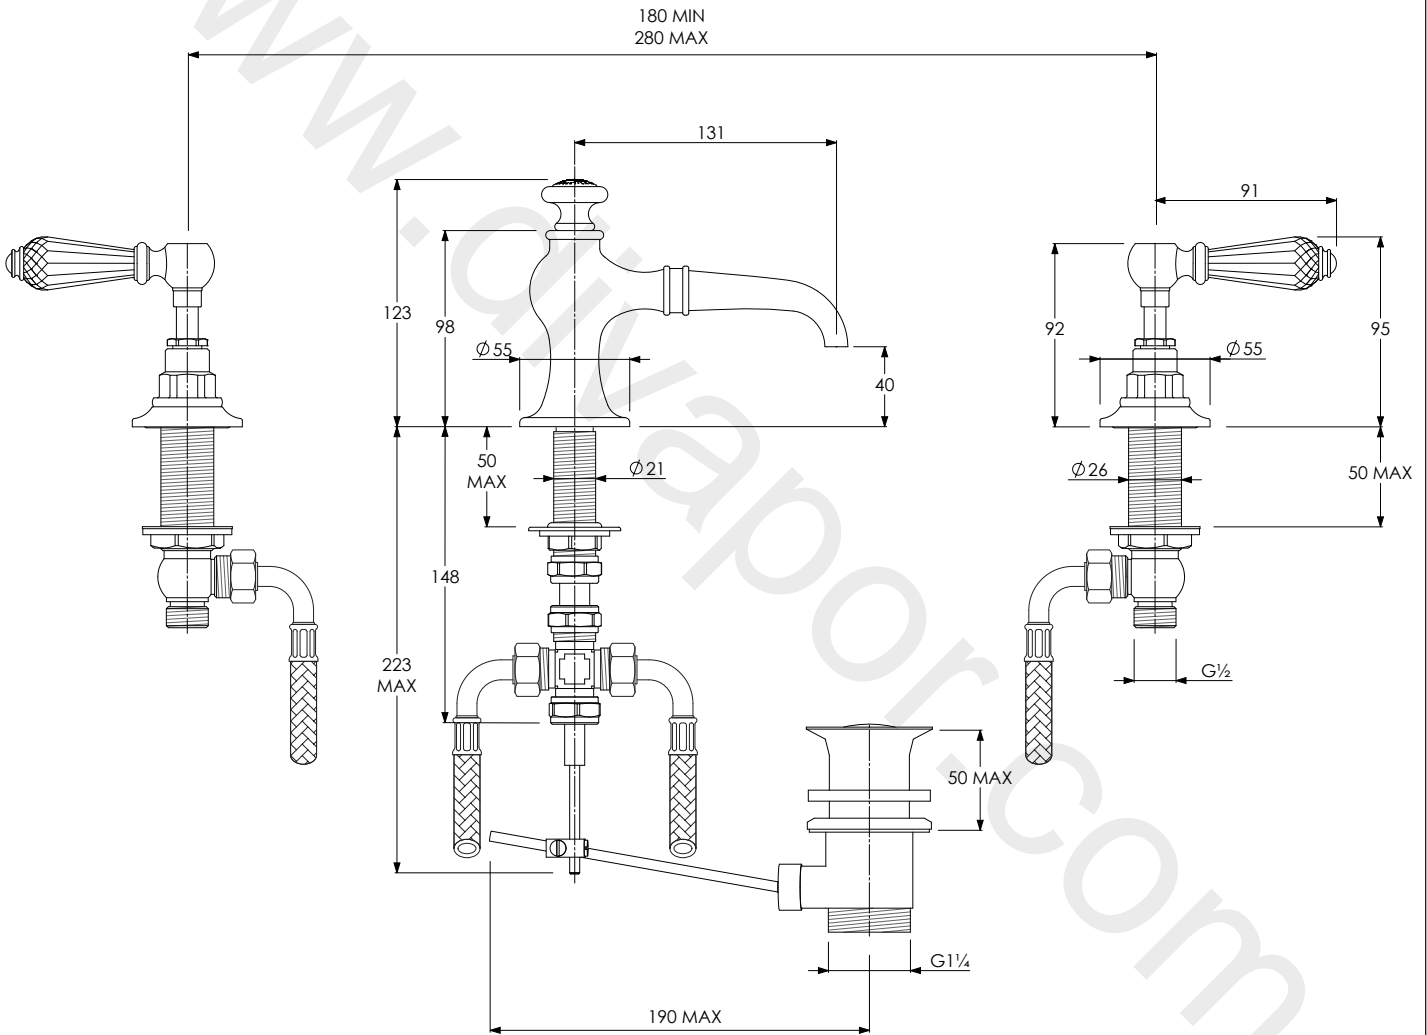

LEFROY BROOKS

IBROC HOUSE ESSEX ROAD
HODDESDON HERTS EN11 0QS UK
T: +44 (0)1992 708 316 F: +44 (0)1992 708 317

CR1205

LA CHAPELLE FLARED SPOUT BASIN MIXER
WITH CRYSTAL LEVERS AND POP-UP WASTE

DIMENSIONAL DATA SHEET

DATE: 02/01/2019

REVISION: B

COPYRIGHT © LBIP LTD. ALL RIGHTS RESERVED

DIMENSIONS IN MILLIMETRES

WHILST EVERY EFFORT IS MADE TO ENSURE THE ACCURACY OF THESE DATA SHEETS THEY ARE SUBJECT TO CHANGE WITHOUT NOTICE AS PART OF THE COMPANY'S PRODUCT DEVELOPMENT PROCESS